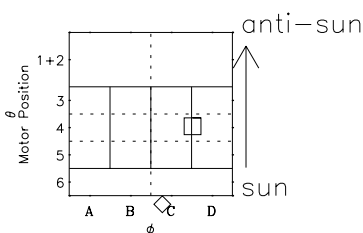

Galileo EPD Real-Time Six-Sector 97103

Software Version: RTLINE_R6 V 1.20
Data Production: 06-03-00
Plot Production: Sat Sep 15 03:45:45 2001

◇ = Jupiter look direction
□ = Corotation look direction