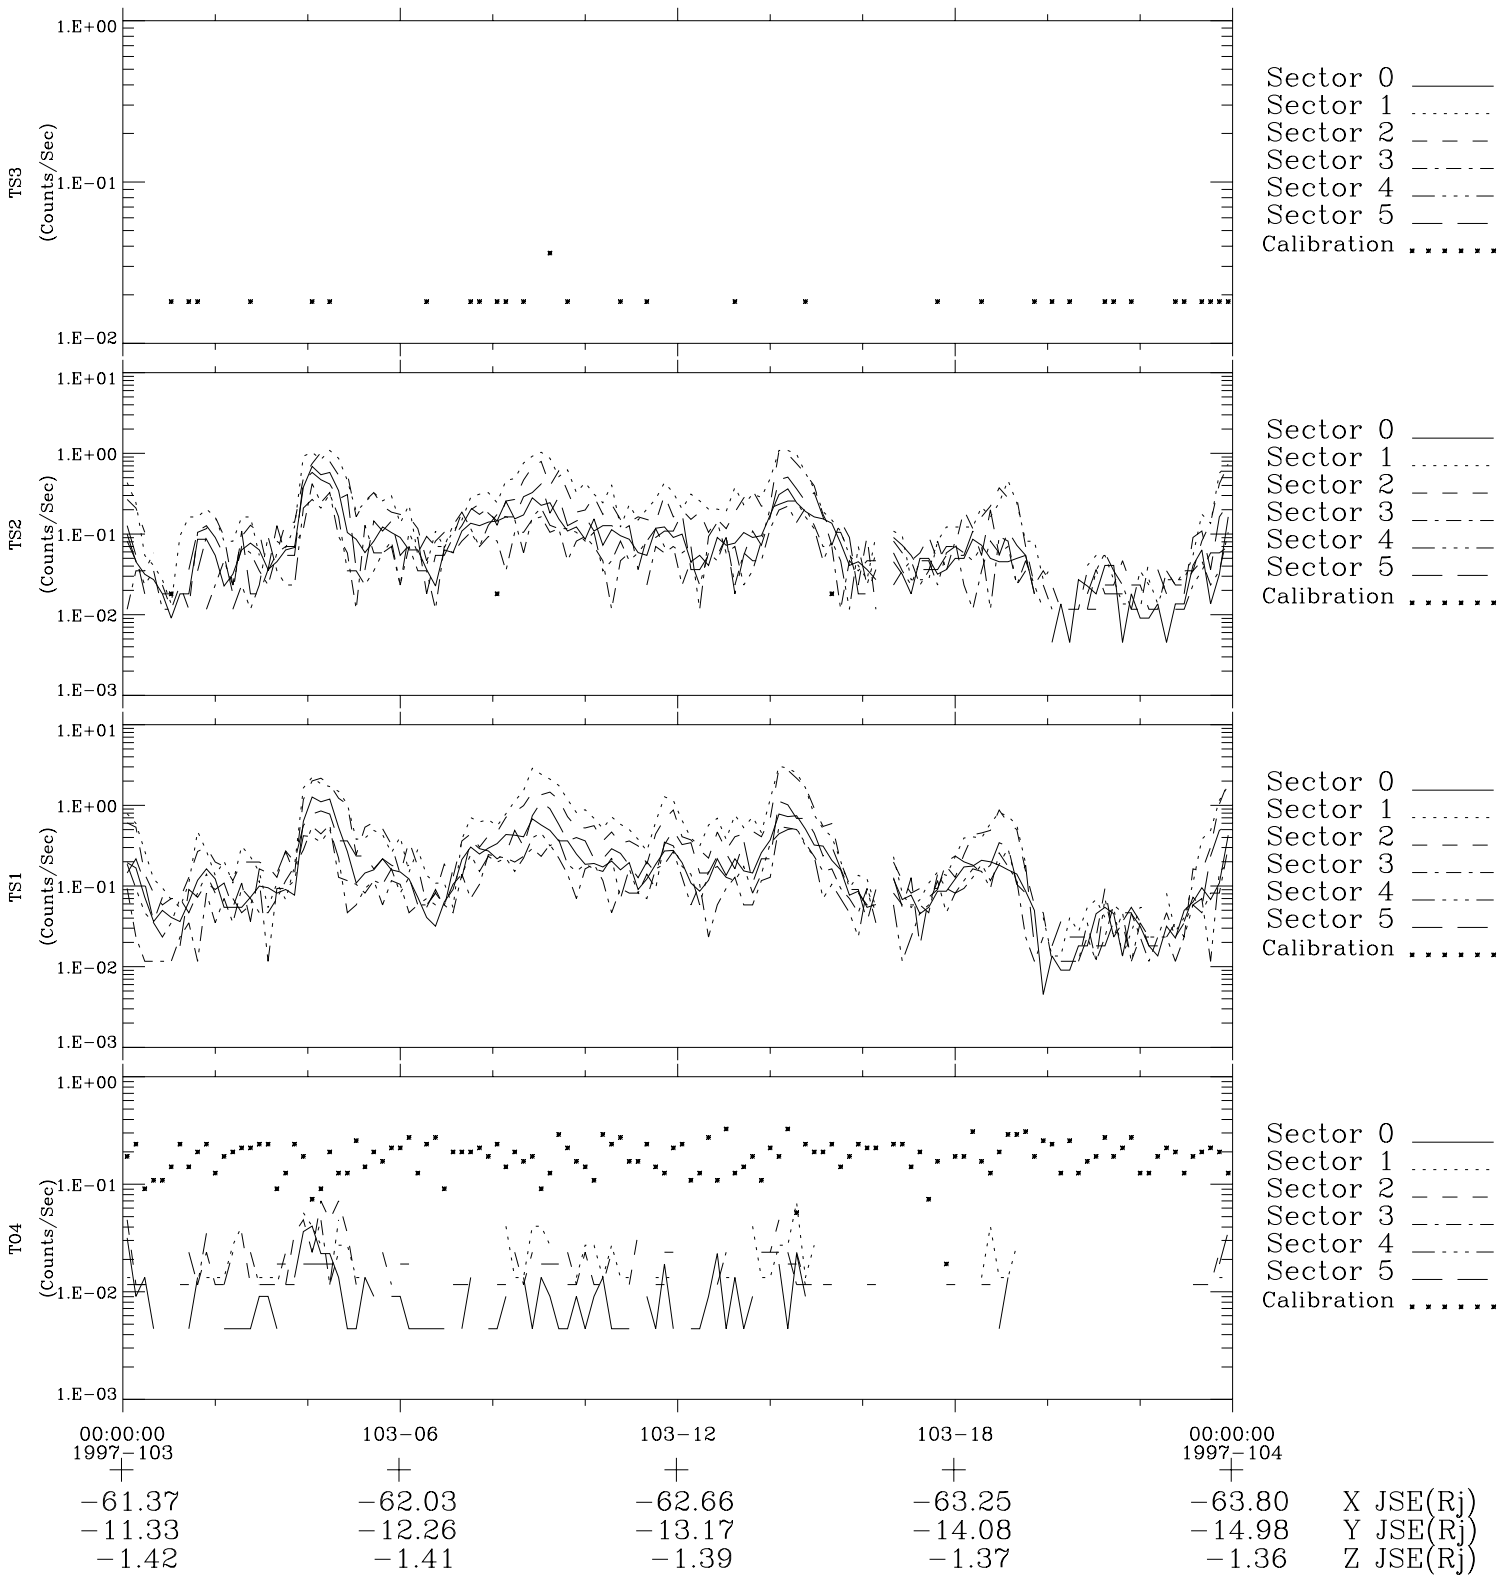

Galileo EPD Real-Time Six-Sector 97103

Software Version: RTLINE_R6 V 1.20
Data Production: 06-03-00
Plot Production: Sat Sep 15 03:45:45 2001

◇ = Jupiter look direction
□ = Corotation look direction