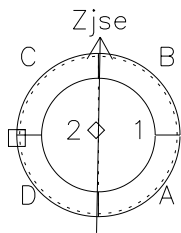

Galileo EPD Real-Time Six-Sector 97103

Software Version: RTLINE_R6 V 1.20
Data Production: 06-03-00
Plot Production: Sat Sep 15 03:45:45 2001

\diamond = Jupiter look direction
 \square = Corotation look direction