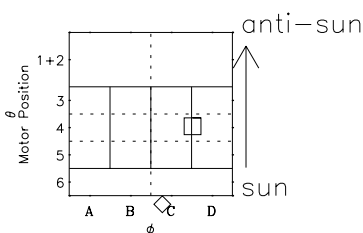

Galileo EPD Real-Time Six-Sector 97103

Software Version: RTLINE_R6 V 1.20
Data Production: 06-03-00
Plot Production: Sat Sep 15 03:45:45 2001

\diamond = Jupiter look direction
 \square = Corotation look direction