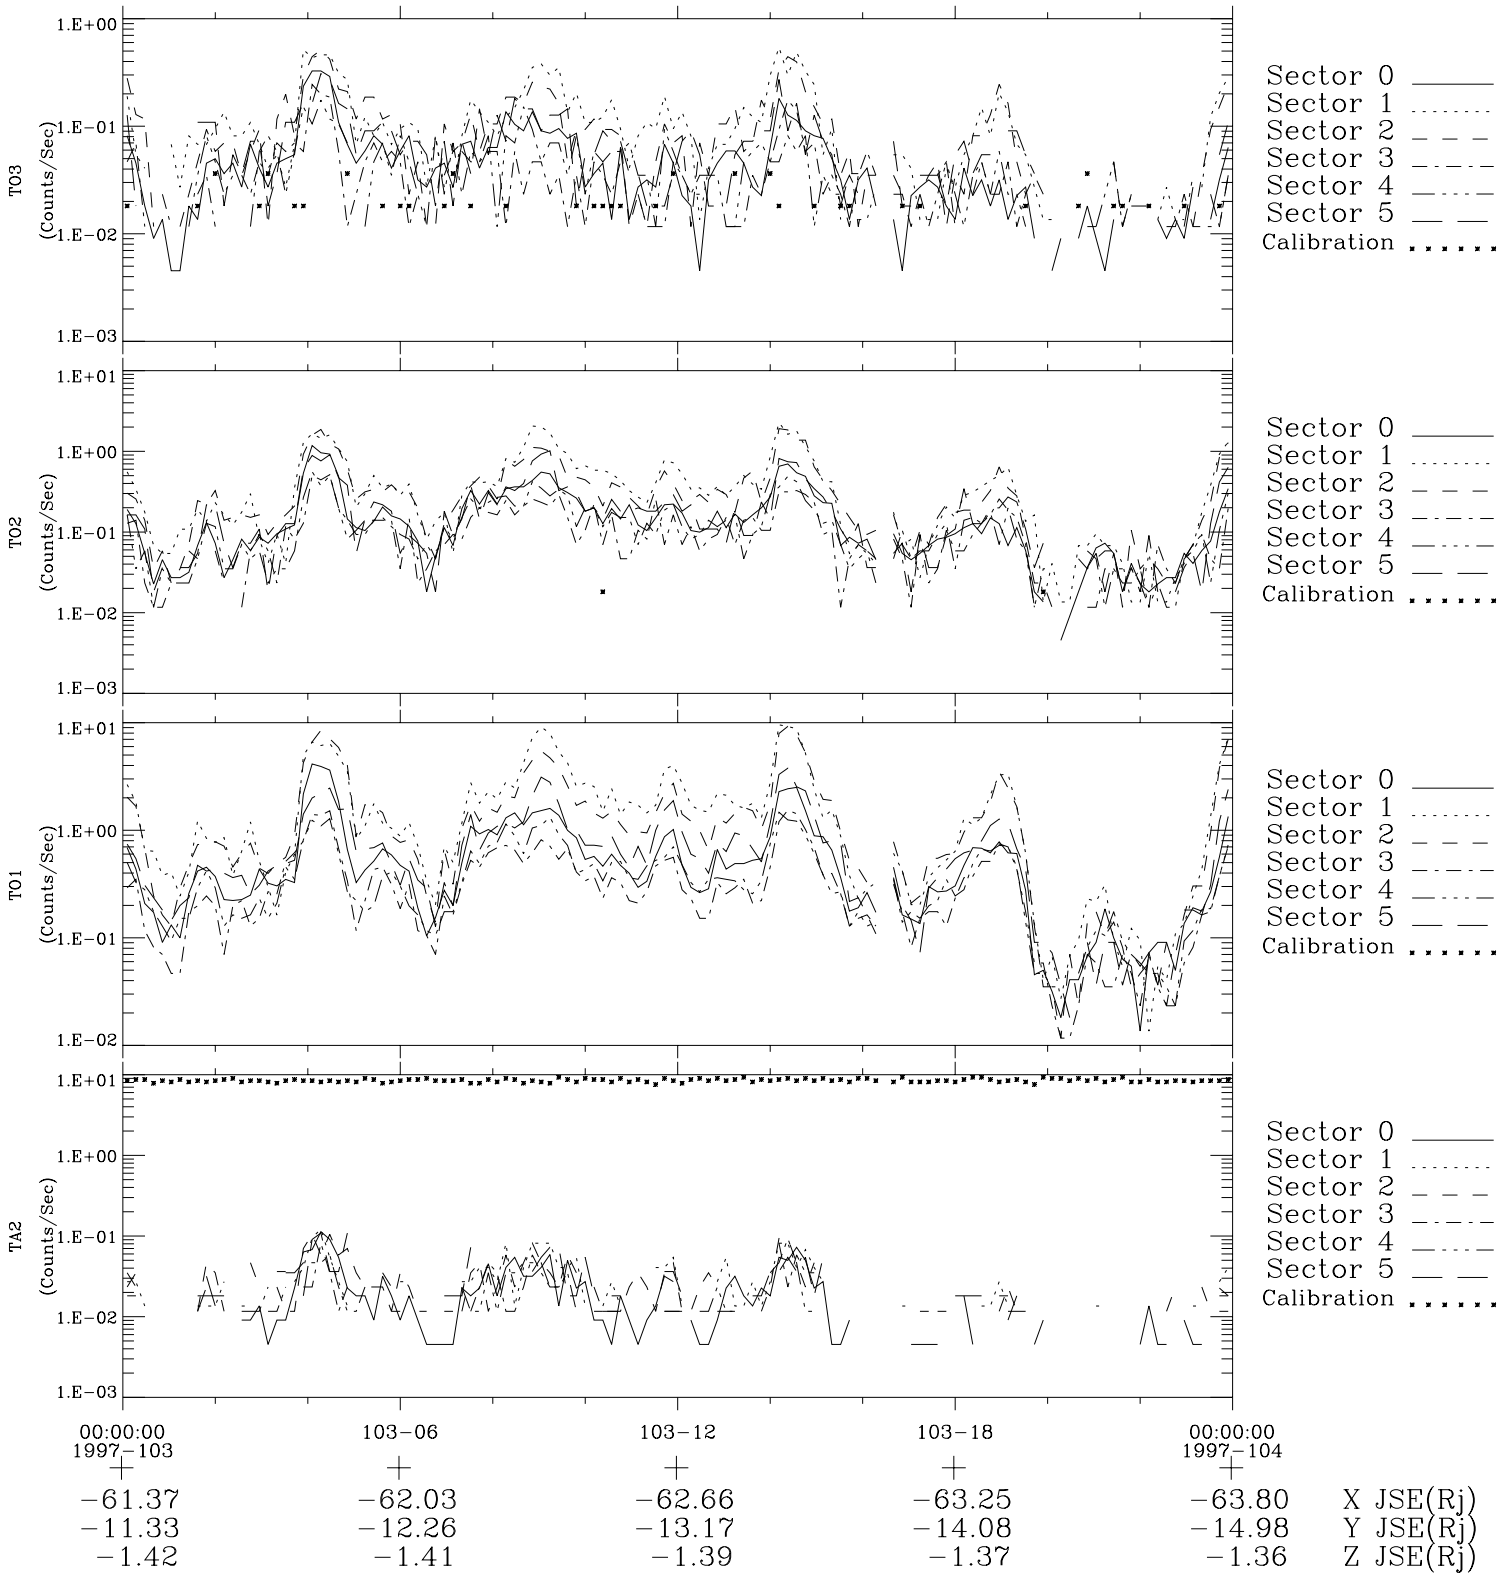

Galileo EPD Real-Time Six-Sector 97103

Software Version: RTLINE_R6 V 1.20
Data Production: 06-03-00
Plot Production: Sat Sep 15 03:45:45 2001

\diamond = Jupiter look direction
 \square = Corotation look direction