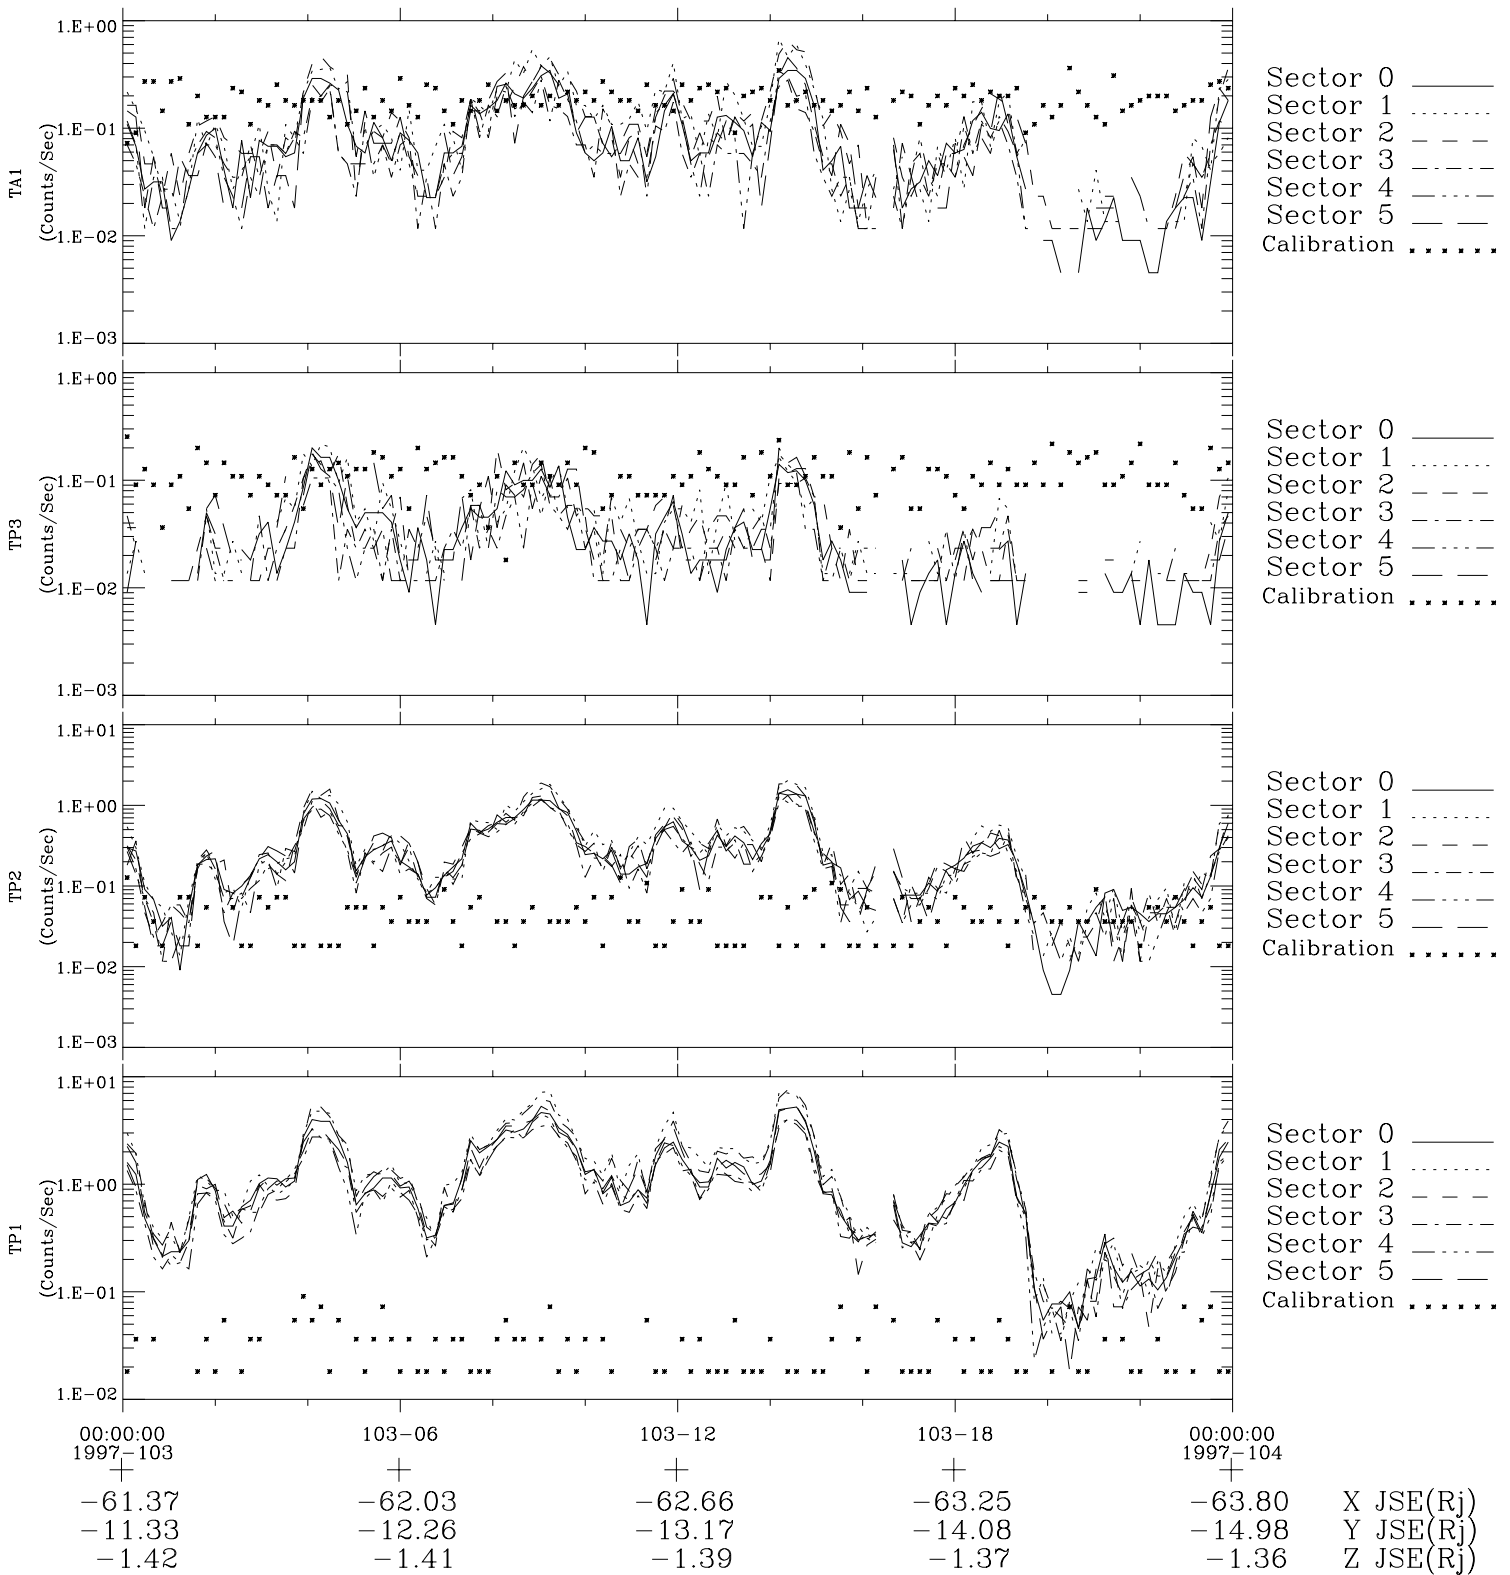

# Galileo EPD Real-Time Six-Sector 97103

Software Version: RTLINE\_R6 V 1.20  
Data Production: 06-03-00  
Plot Production: Sat Sep 15 03:45:44 2001

◇ = Jupiter look direction  
□ = Corotation look direction