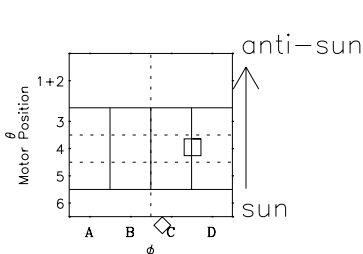

# Galileo EPD Real-Time Six-Sector 97103

Software Version: RTLINE\_R6 V 1.20  
Data Production: 06-03-00  
Plot Production: Sat Sep 15 03:45:44 2001

◇ = Jupiter look direction  
□ = Corotation look direction