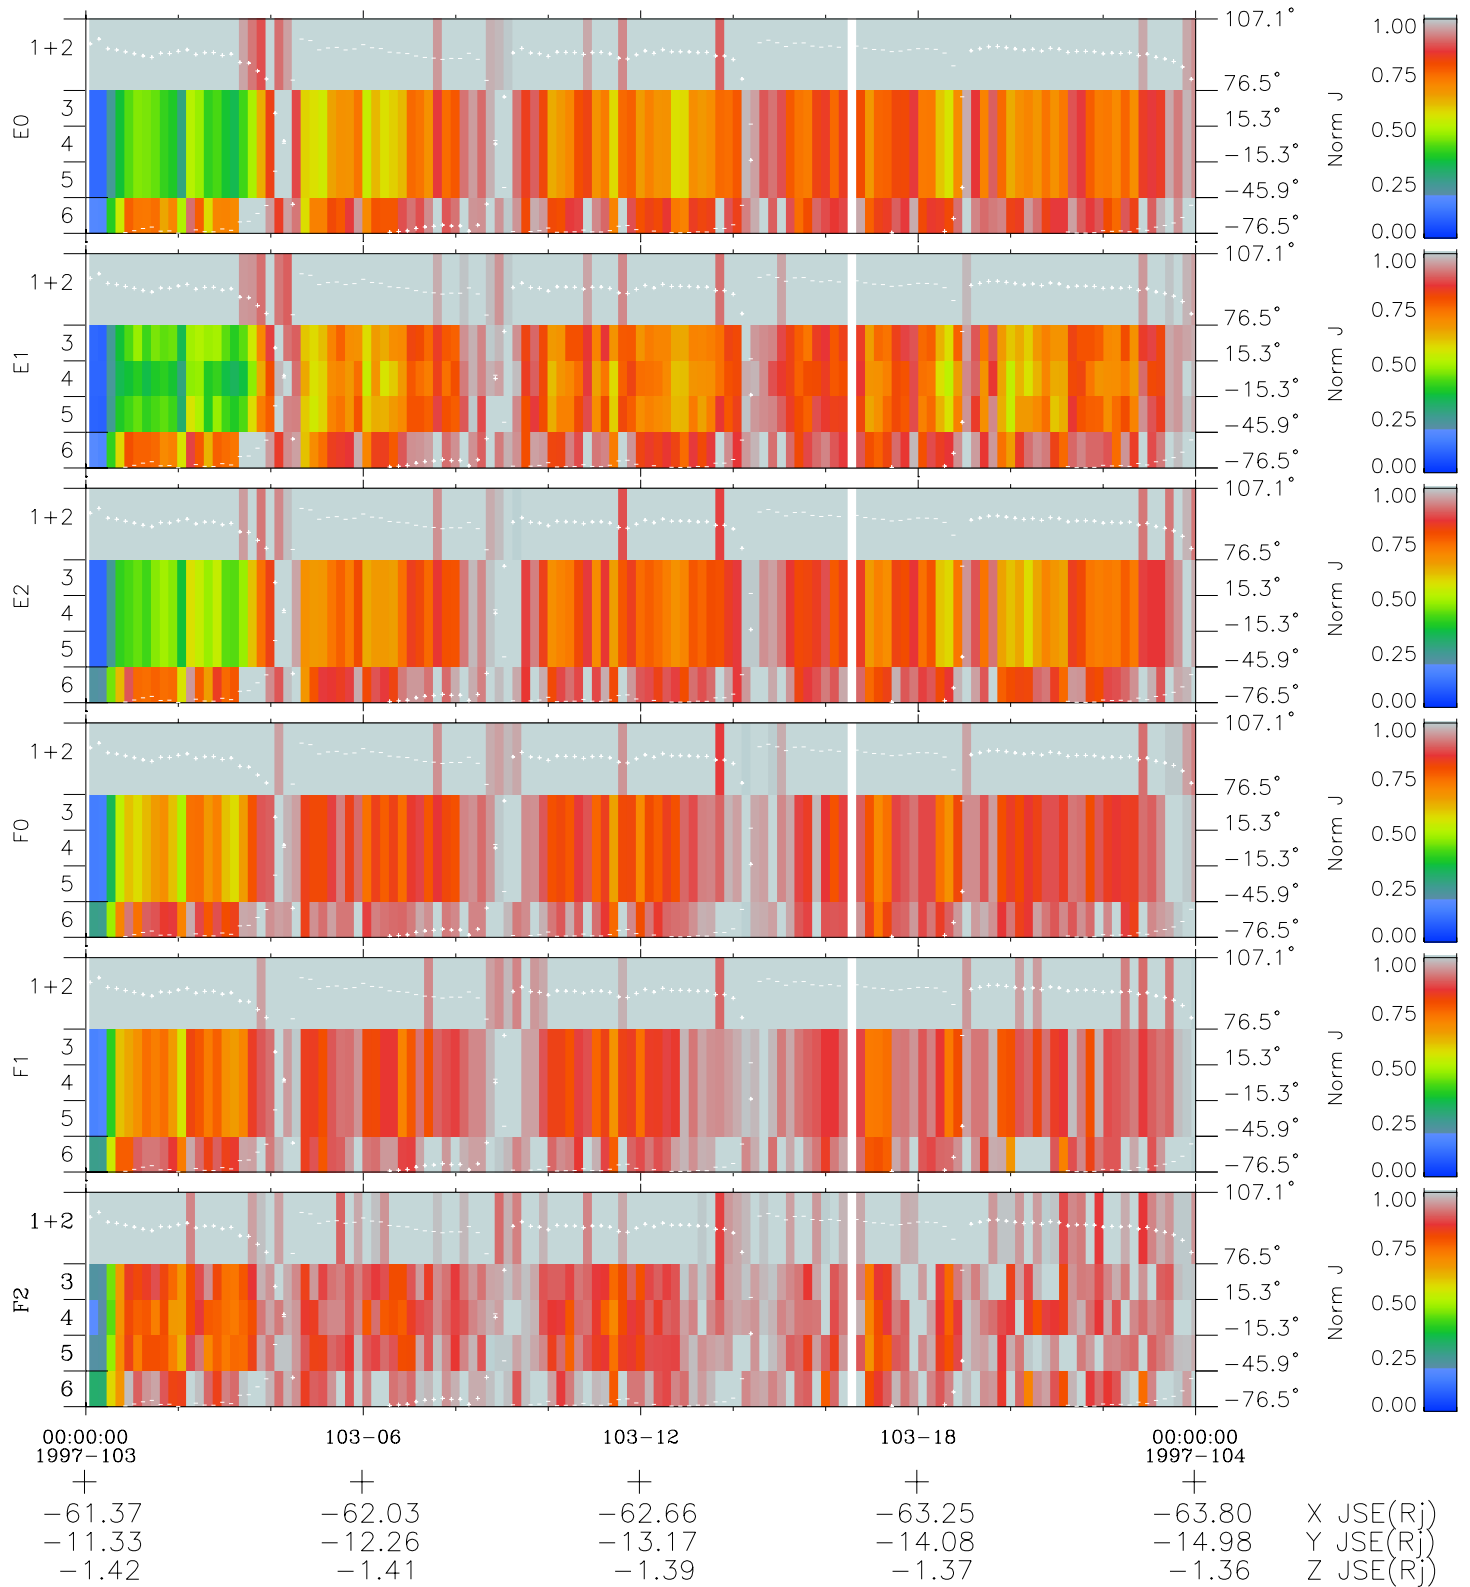

# Galileo EPD Real Elevation Anisotropies 97103

Software Version: RTELEV\_NORM V 1.20  
Data Production: 06-03-00  
Plot Production: Sat Sep 15 03:44:55 2001  
Color File: wondr3  
Geofactor File: 1.1

- ◇ = Jupiter look direction
- = Corotation look direction