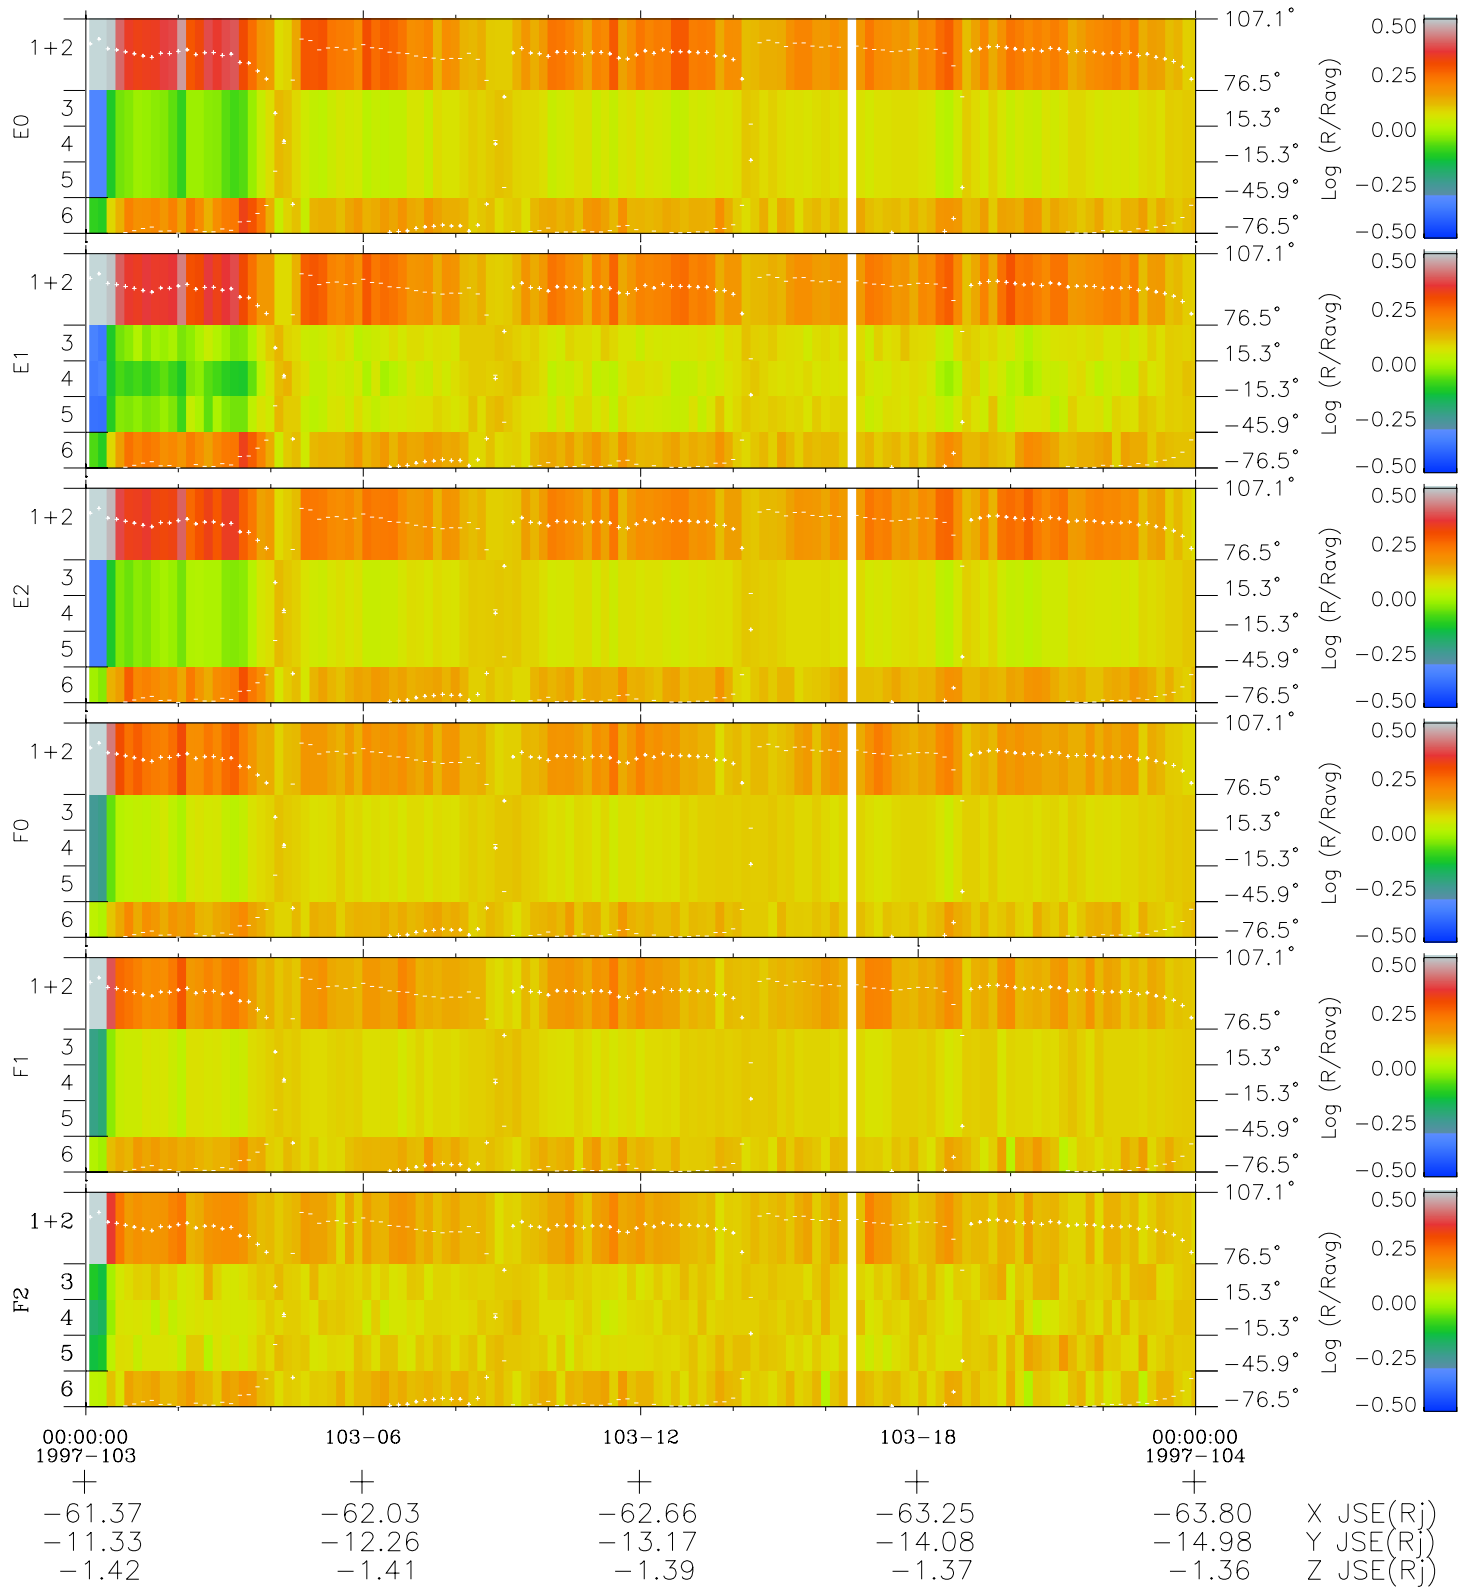

Galileo EPD Real Elevation Anisotropies 97103

Software Version: RTELEV_MEAN V 1.20
 Data Production: 06-03-00
 Plot Production: Sat Sep 15 03:44:31 2001
 Color File: wondr3
 Geofactor File: 1.1

- ◇ = Jupiter look direction
- = Corotation look direction