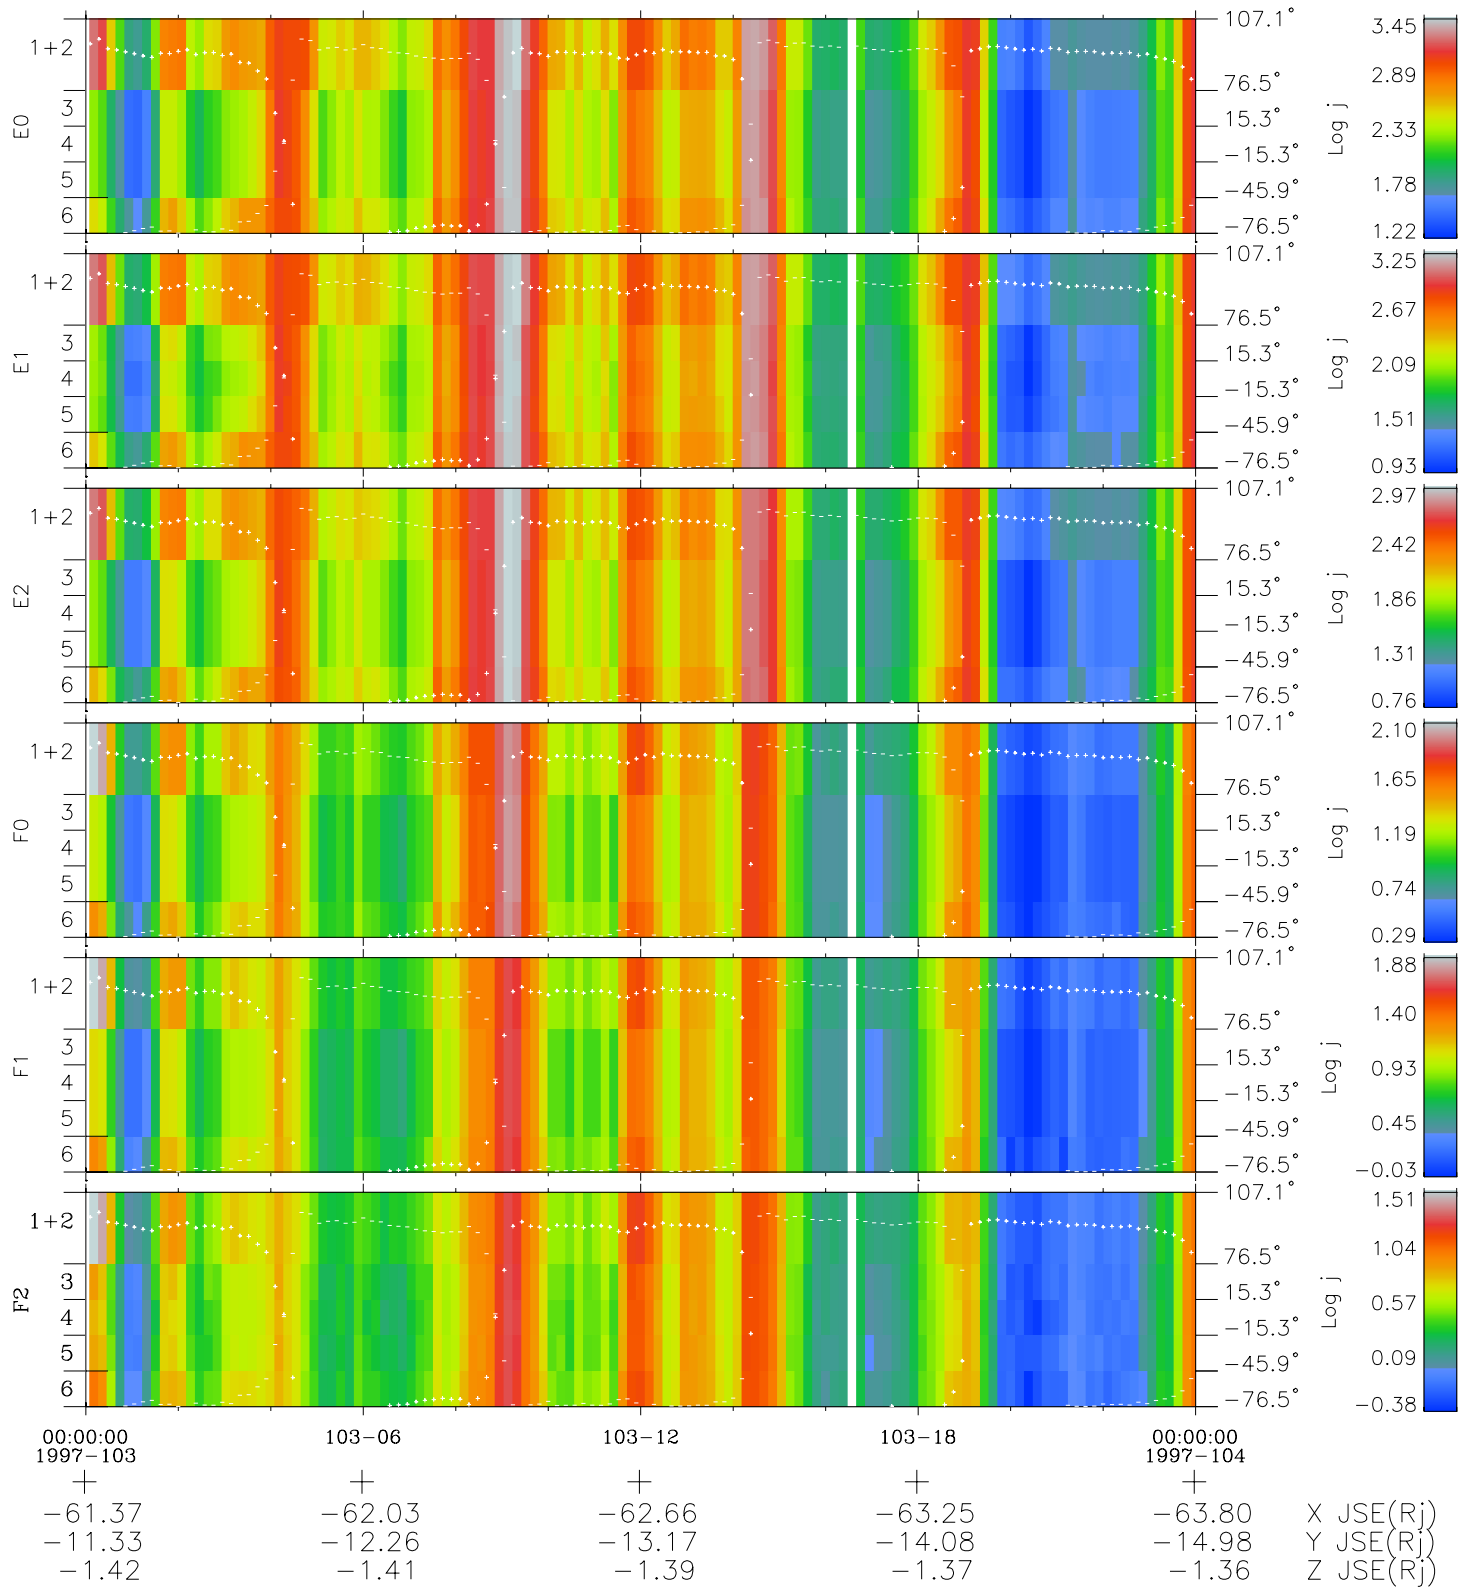

# Galileo EPD Real Elevation Anisotropies 97103

Software Version: RTELEV\_FLUX V 1.20  
 Data Production: 06-03-00  
 Plot Production: Sat Sep 15 03:44:43 2001  
 Color File: wondr3  
 Geofactor File: 1.1

- ◇ = Jupiter look direction
- = Corotation look direction