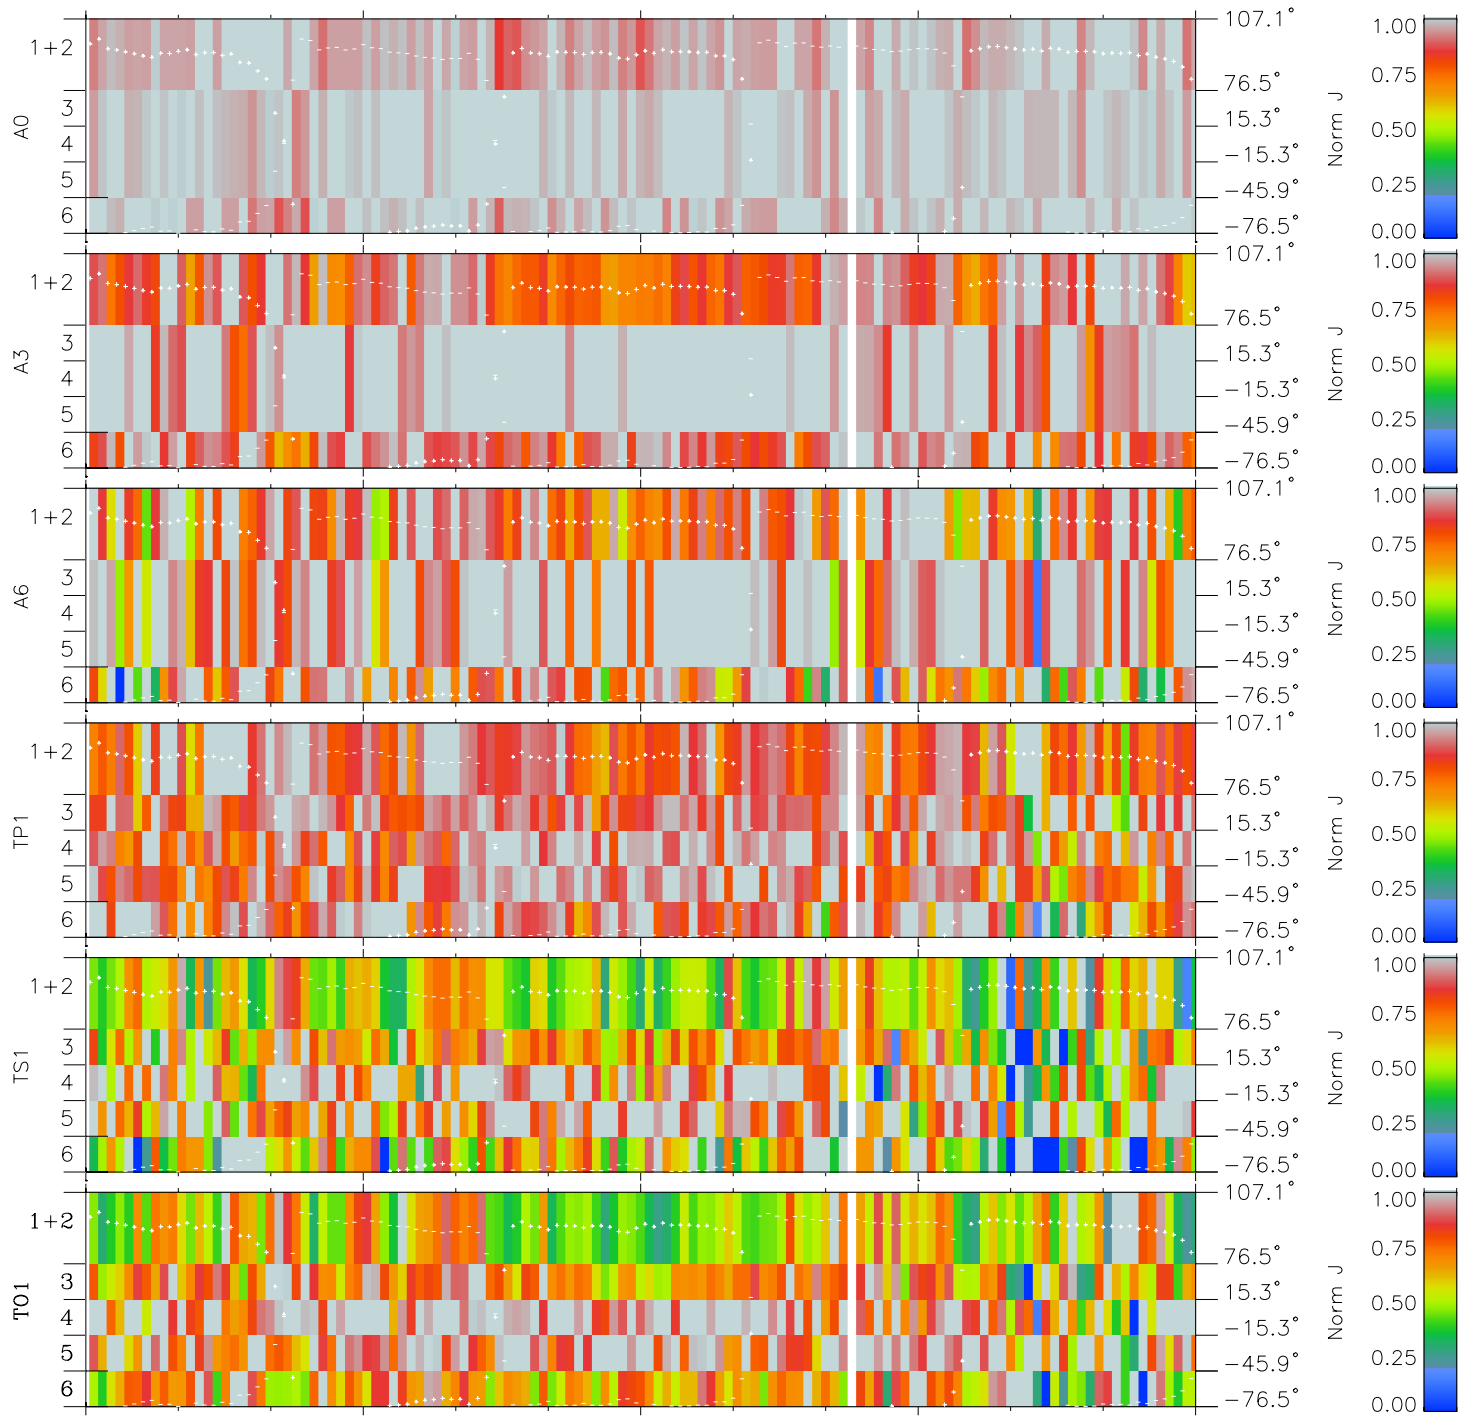

Galileo EPD Real Elevation Anisotropies 97103

Software Version: RTELEV_NORM V 1.20
Data Production: 06-03-00
Plot Production: Sat Sep 15 03:44:49 2001
Color File: wondr3
Geofactor File: 1.1

00:00:00 1997-103	103-06	103-12	103-18	00:00:00 1997-104	
+	+	+	+	+	X JSE(R _j)
-61.37	-62.03	-62.66	-63.25	-63.80	Y JSE(R _j)
-11.33	-12.26	-13.17	-14.08	-14.98	Z JSE(R _j)
-1.42	-1.41	-1.39	-1.37	-1.36	

- ◇ = Jupiter look direction
- = Corotation look direction