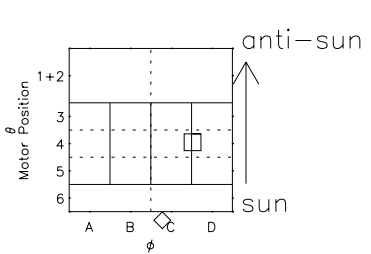

Galileo EPD Real Elevation Anisotropies 97103

Software Version: RTELEV_NORM V 1.20
Data Production: 06-03-00
Plot Production: Sat Sep 15 03:44:49 2001
Color File: wondr3
Geofactor File: 1.1

00:00:00 1997-103	103-06	103-12	103-18	00:00:00 1997-104	
+	+	+	+	+	X JSE(R _j)
-61.37	-62.03	-62.66	-63.25	-63.80	Y JSE(R _j)
-11.33	-12.26	-13.17	-14.08	-14.98	Z JSE(R _j)
-1.42	-1.41	-1.39	-1.37	-1.36	

- ◇ = Jupiter look direction
- = Corotation look direction