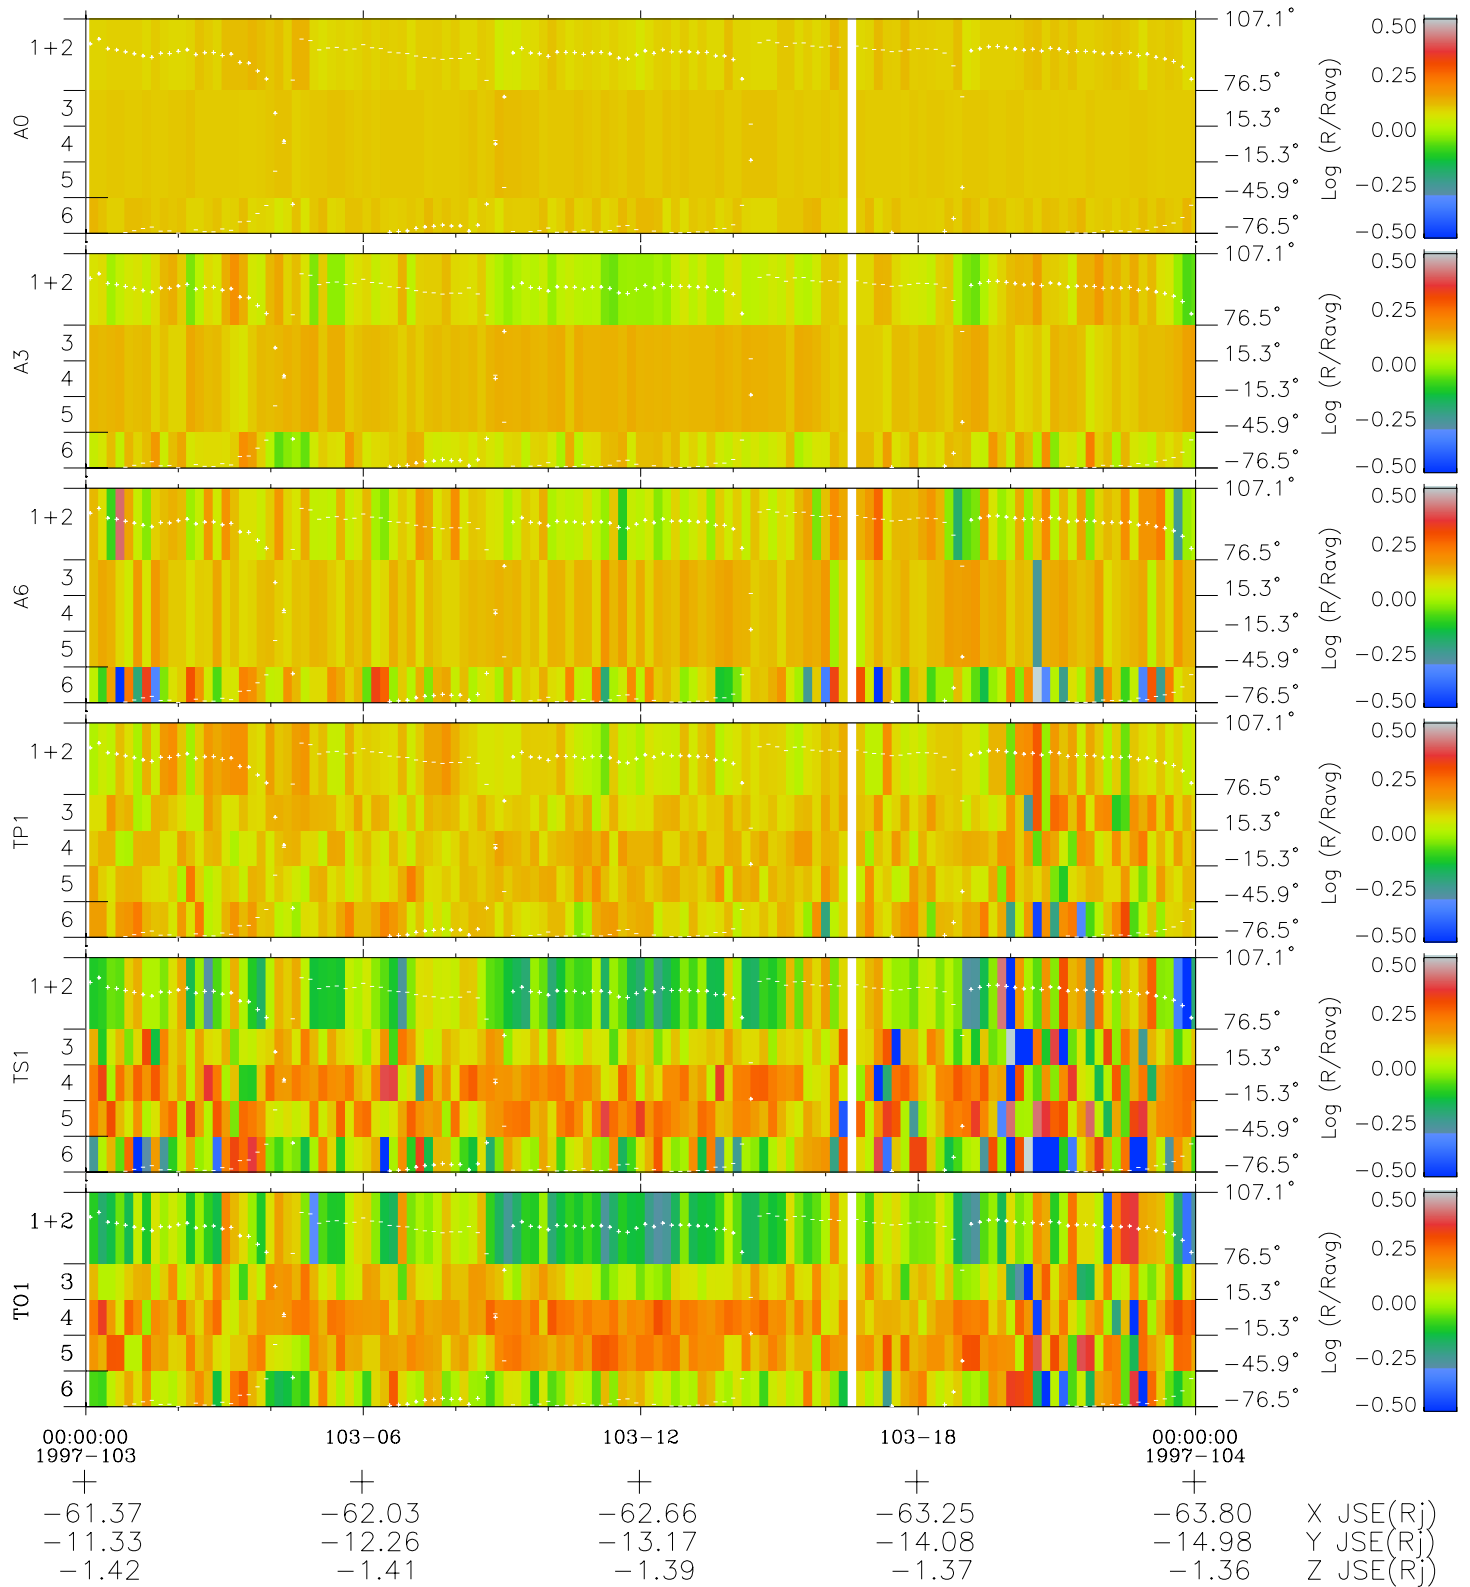

Galileo EPD Real Elevation Anisotropies 97103

Software Version: RTELEV_MEAN V 1.20
 Data Production: 06-03-00
 Plot Production: Sat Sep 15 03:44:25 2001
 Color File: wondr3
 Geofactor File: 1.1

- ◇ = Jupiter look direction
- = Corotation look direction