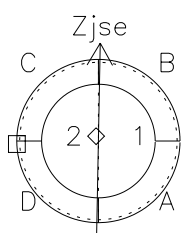

Galileo EPD Real Time Azimuth Anisotropies 97103

Software Version: RTAZIM_NORM V 1.20
 Data Production: 06-03-00
 Plot Production: Sat Sep 15 03:45:31 2001
 Color File: wondr3
 Geofactor File: 1.1

00:00:00 1997-103	103-06	103-12	103-18	00:00:00 1997-104	
+	+	+	+	+	X JSE(R _j)
-61.37	-62.03	-62.66	-63.25	-63.80	Y JSE(R _j)
-11.33	-12.26	-13.17	-14.08	-14.98	Z JSE(R _j)
-1.42	-1.41	-1.39	-1.37	-1.36	

◇ = Jupiter look direction
 □ = Corotation look direction