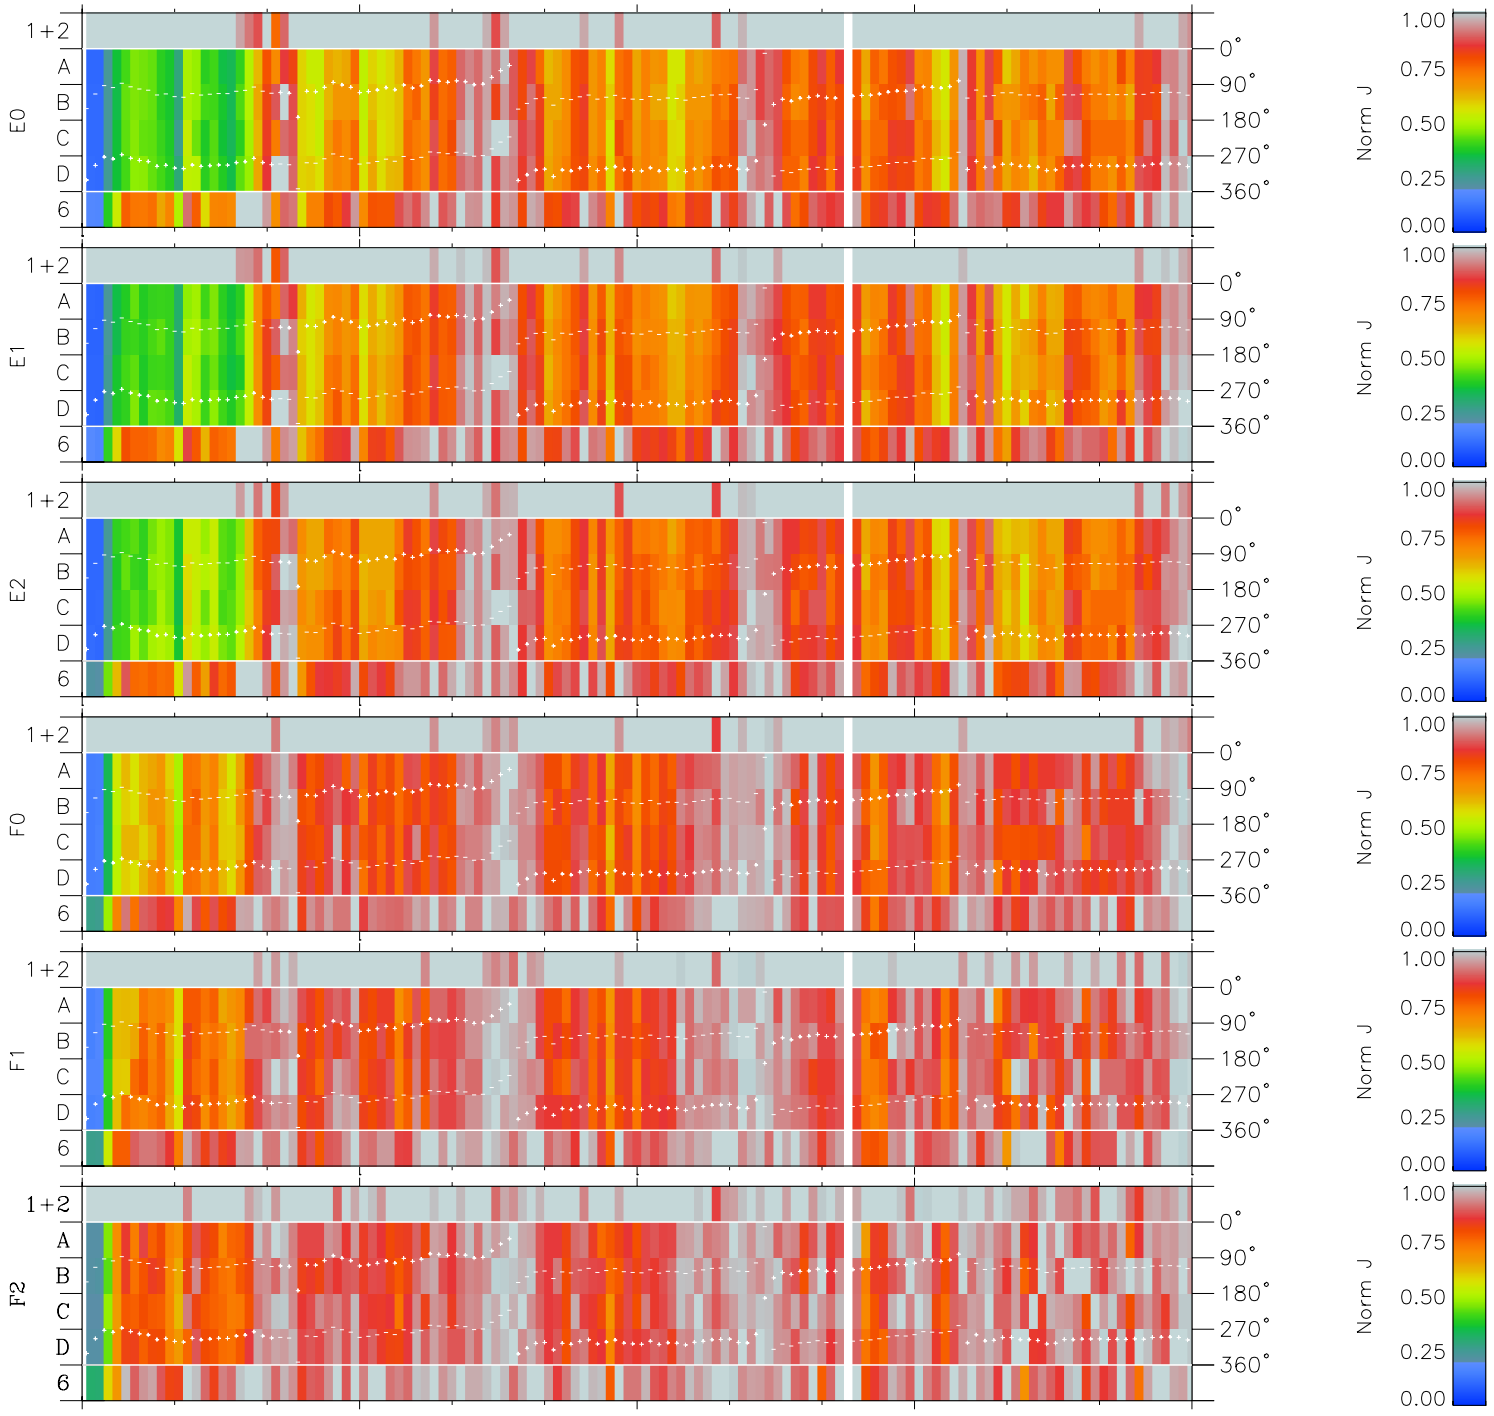

Galileo EPD Real Time Azimuth Anisotropies 97103

Software Version: RTAZIM_NORM V 1.20
 Data Production: 06-03-00
 Plot Production: Sat Sep 15 03:45:31 2001
 Color File: wondr3
 Geofactor File: 1.1

00:00:00 1997-103	103-06	103-12	103-18	00:00:00 1997-104	
+	+	+	+	+	X JSE(R _j)
-61.37	-62.03	-62.66	-63.25	-63.80	Y JSE(R _j)
-11.33	-12.26	-13.17	-14.08	-14.98	Z JSE(R _j)
-1.42	-1.41	-1.39	-1.37	-1.36	

◇ = Jupiter look direction
 □ = Corotation look direction