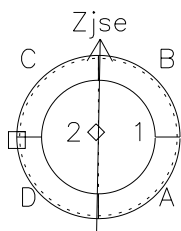

Galileo EPD Real Time Azimuth Anisotropies 97103

Software Version: RTAZIM_MEAN V 1.20
 Data Production: 06-03-00
 Plot Production: Sat Sep 15 03:45:07 2001
 Color File: wondr3
 Geofactor File: 1.1

- ◇ = Jupiter look direction
- = Corotation look direction