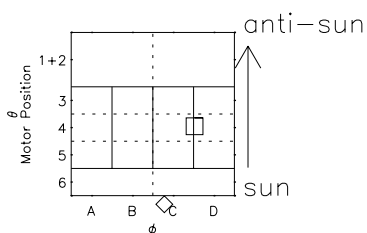

Galileo EPD Real Time Azimuth Anisotropies 97103

Software Version: RTAZIM_MEAN V 1.20
 Data Production: 06-03-00
 Plot Production: Sat Sep 15 03:45:07 2001
 Color File: wondr3
 Geofactor File: 1.1

- ◇ = Jupiter look direction
- = Corotation look direction