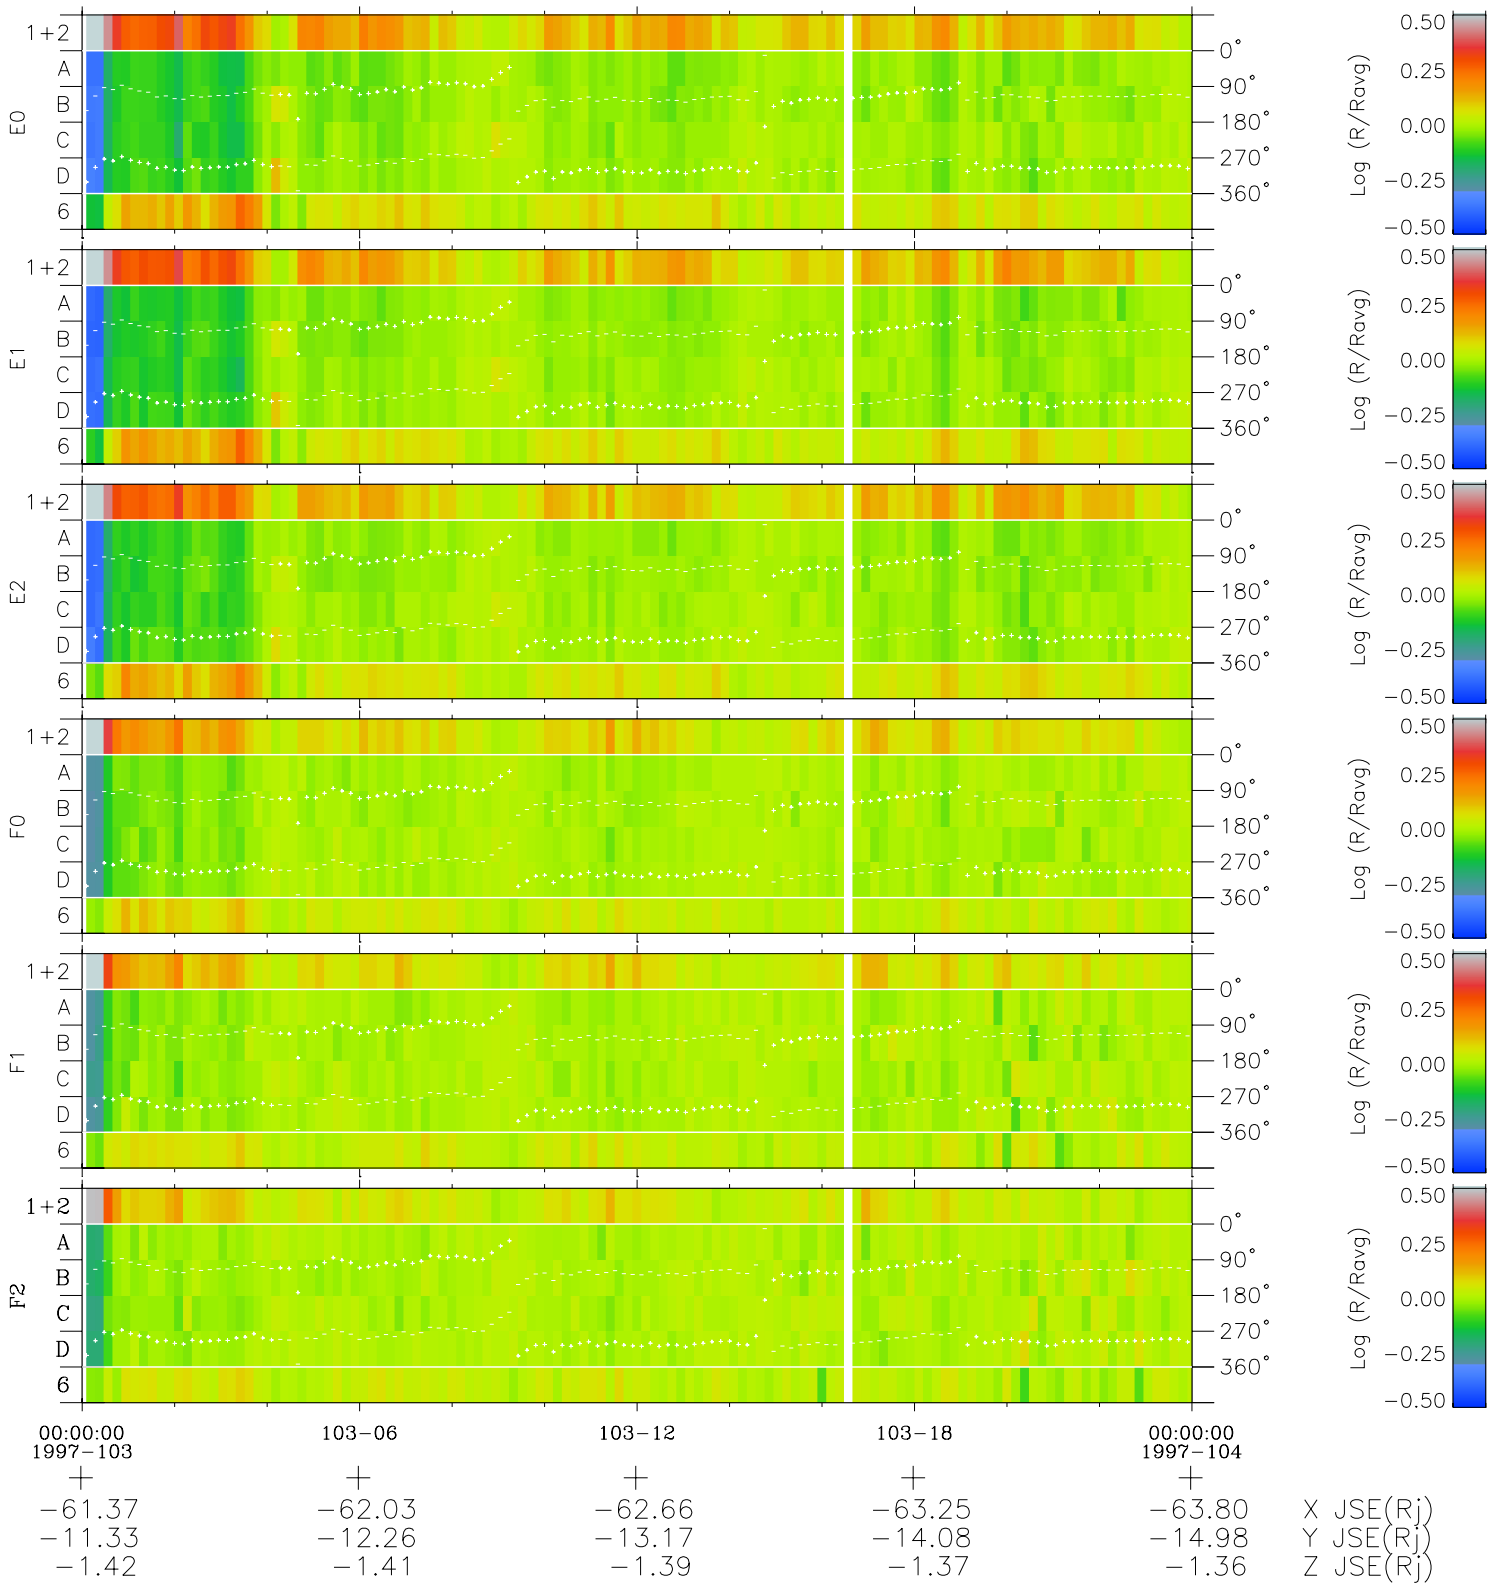

Galileo EPD Real Time Azimuth Anisotropies 97103

Software Version: RTAZIM_MEAN V 1.20
 Data Production: 06-03-00
 Plot Production: Sat Sep 15 03:45:07 2001
 Color File: wondr3
 Geofactor File: 1.1

- ◇ = Jupiter look direction
- = Corotation look direction