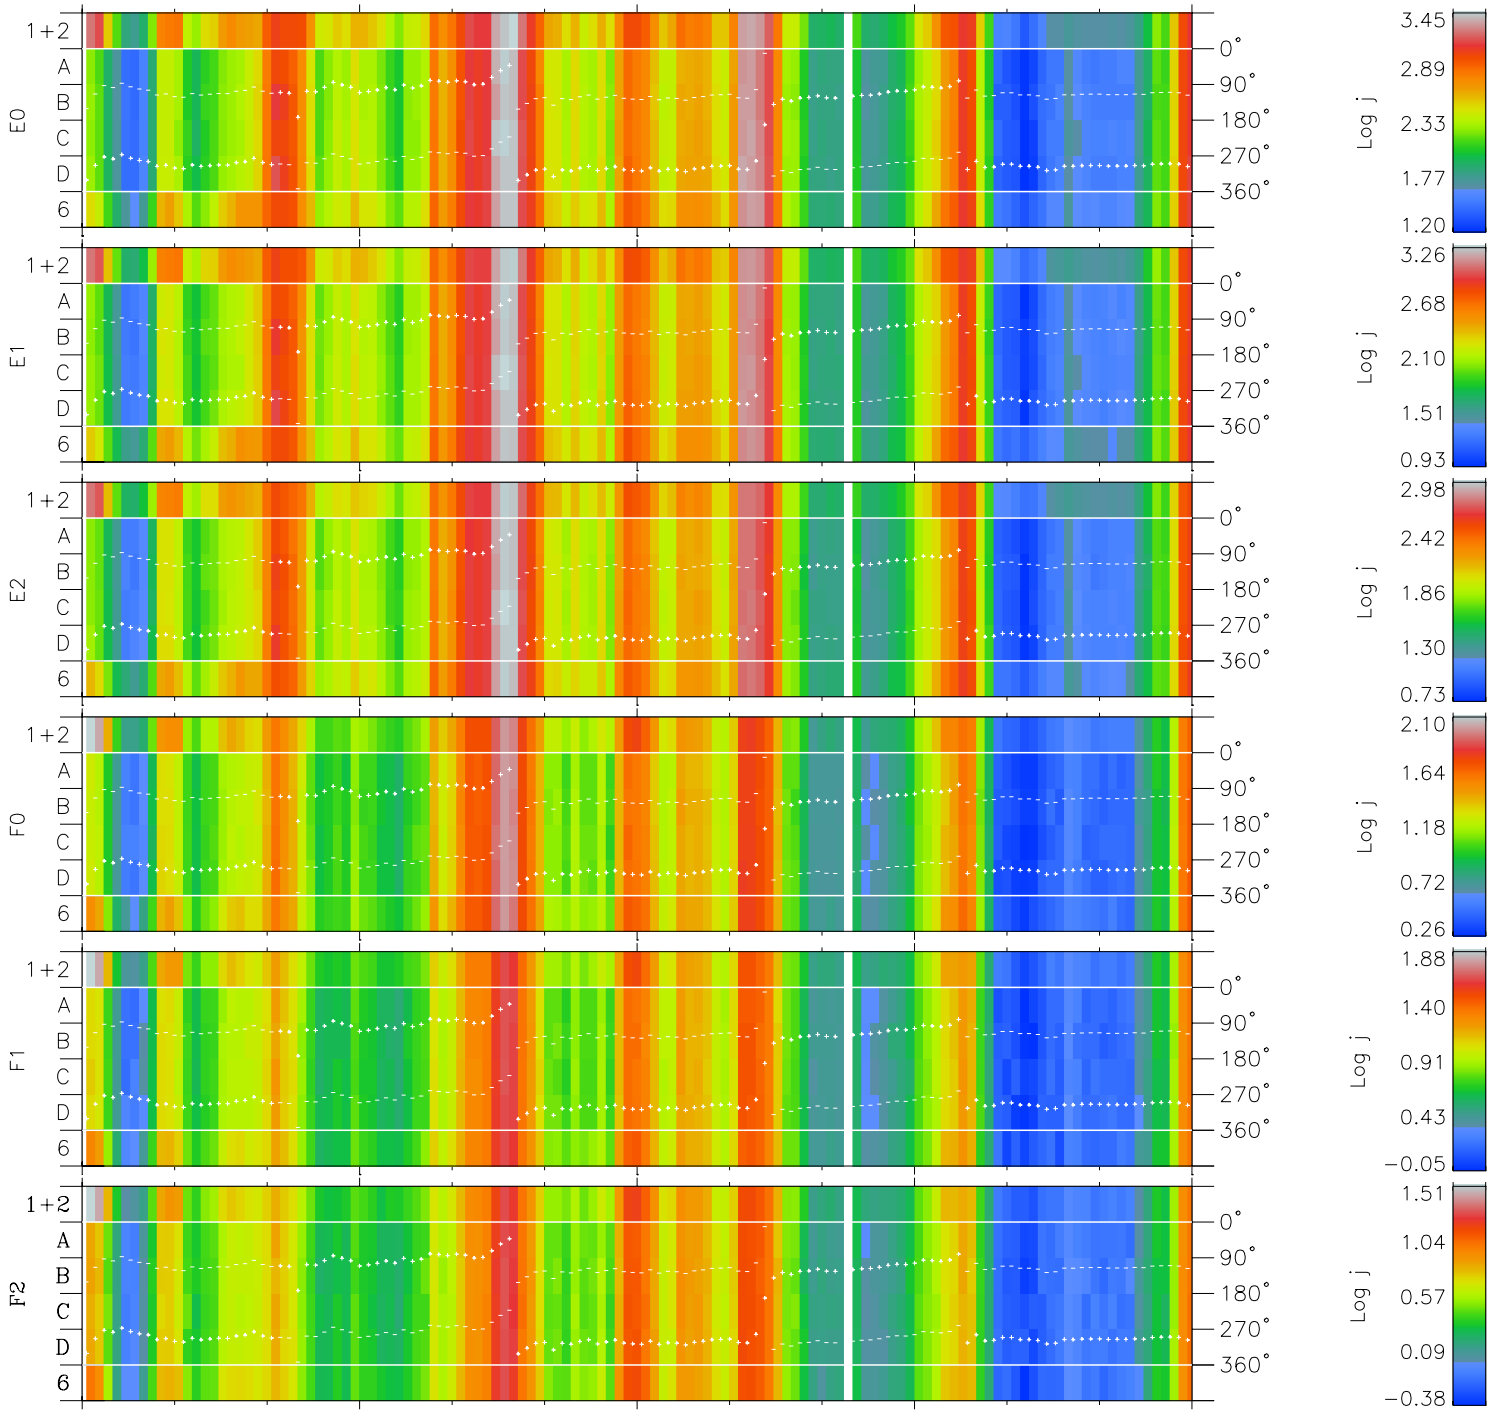

Galileo EPD Real Time Azimuth Anisotropies 97103

Software Version: RTAZIM_FLUX V 1.20
Data Production: 06-03-00
Plot Production: Sat Sep 15 03:45:19 2001
Color File: wondr3
Geofactor File: 1.1

00:00:00 1997-103	103-06	103-12	103-18	00:00:00 1997-104	
+	+	+	+	+	
-61.37	-62.03	-62.66	-63.25	-63.80	X JSE(R _j)
-11.33	-12.26	-13.17	-14.08	-14.98	Y JSE(R _j)
-1.42	-1.41	-1.39	-1.37	-1.36	Z JSE(R _j)

- ◇ = Jupiter look direction
- = Corotation look direction