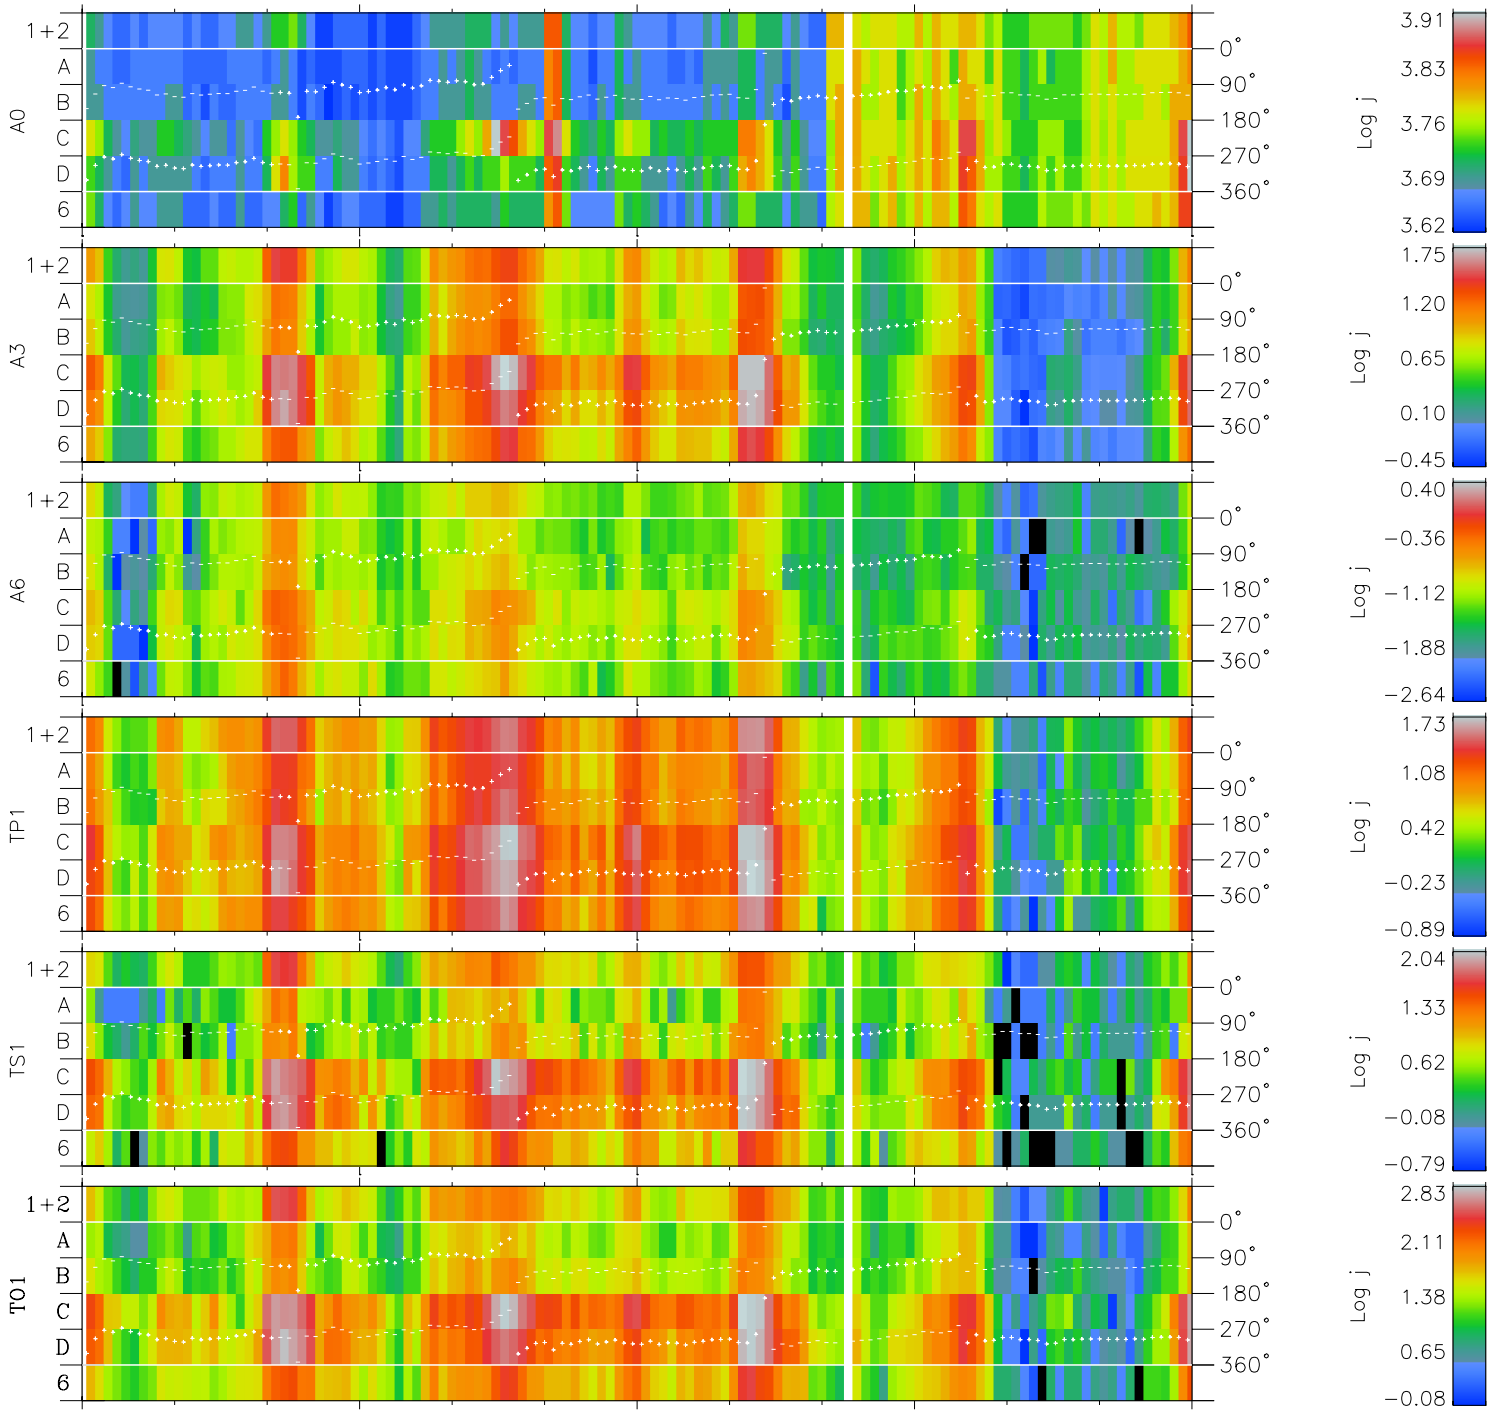

Galileo EPD Real Time Azimuth Anisotropies 97103

Software Version: RTAZIM_FLUX V 1.20
Data Production: 06-03-00
Plot Production: Sat Sep 15 03:45:13 2001
Color File: wondr3
Geofactor File: 1.1

00:00:00 1997-103	103-06	103-12	103-18	00:00:00 1997-104	
+	+	+	+	+	X JSE(R _j)
-61.37	-62.03	-62.66	-63.25	-63.80	Y JSE(R _j)
-11.33	-12.26	-13.17	-14.08	-14.98	Z JSE(R _j)
-1.42	-1.41	-1.39	-1.37	-1.36	

◇ = Jupiter look direction
□ = Corotation look direction