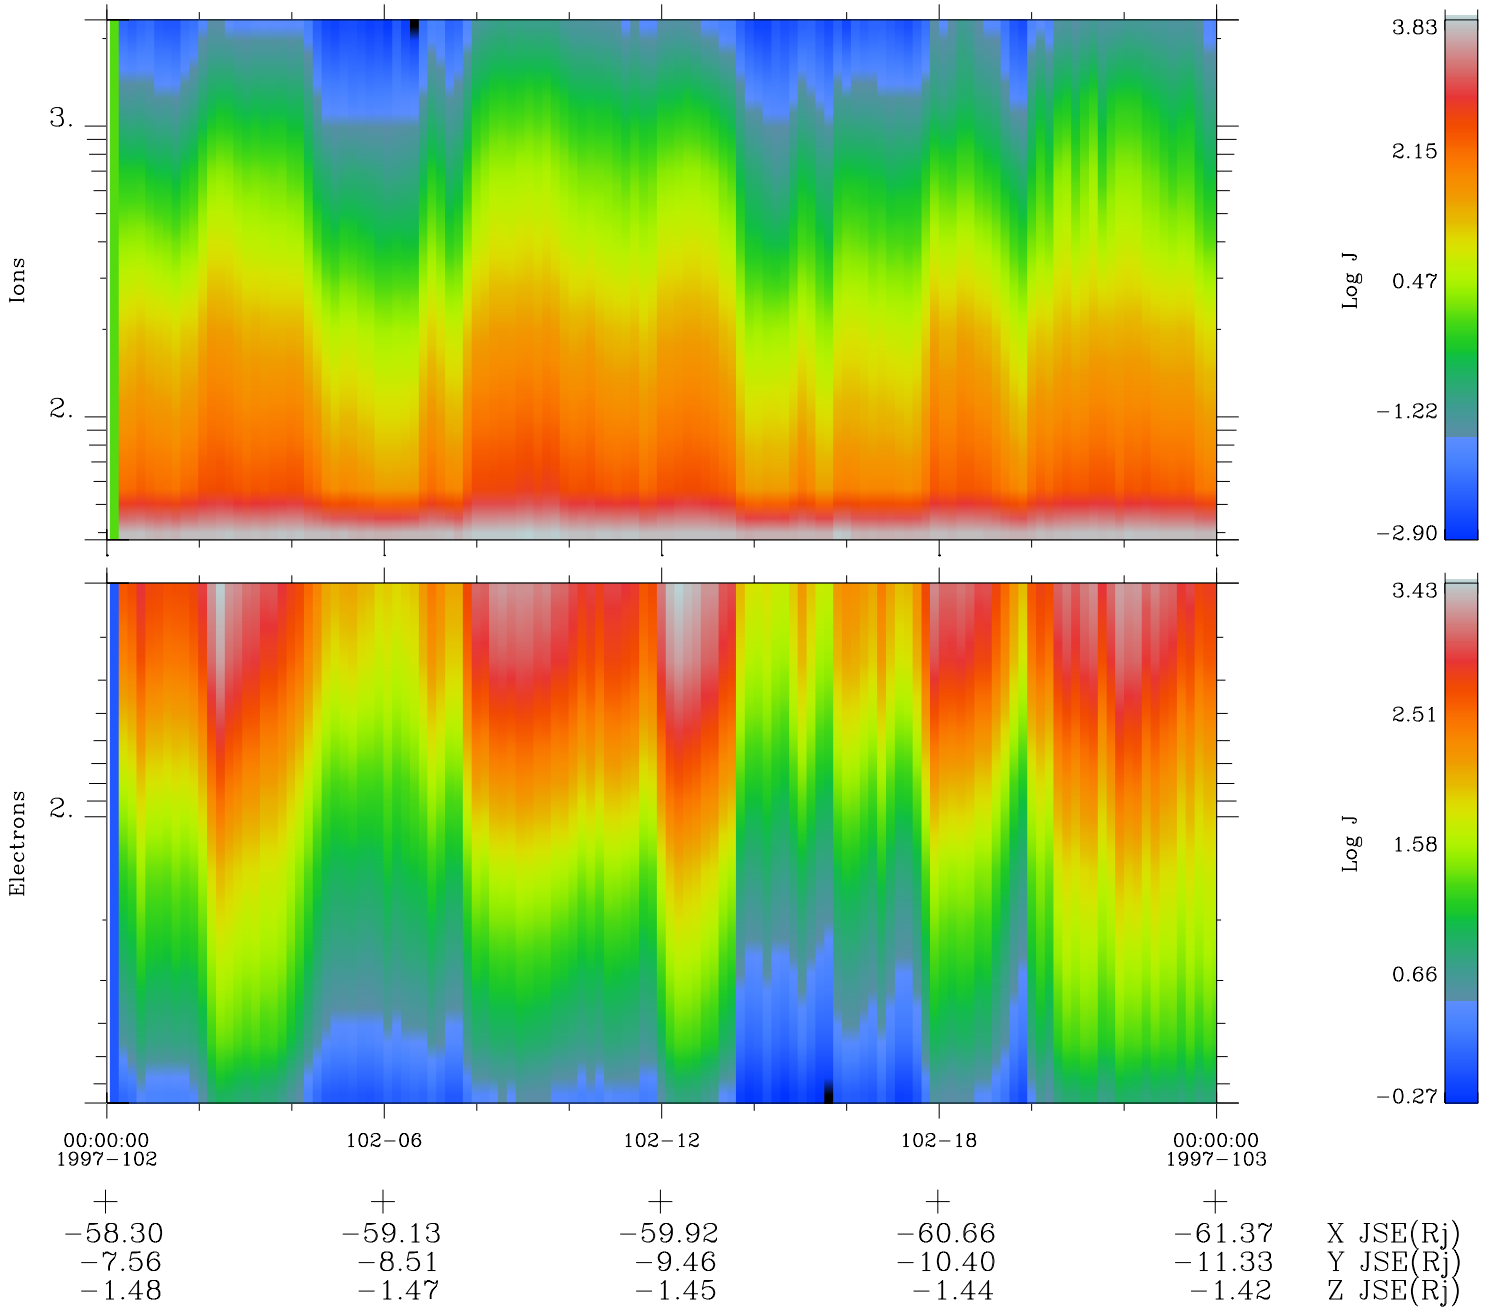

Galileo EPD Real Time Omni Spectrum 97102

Software Version: RTSPEC_OMNI V 1.20
 Data Production: 06-03-00
 Plot Production: Sat Sep 15 03:35:21 2001
 Color File: wondr3
 Geofactor File: 1.1

◇ = Jupiter look direction
 □ = Corotation look direction