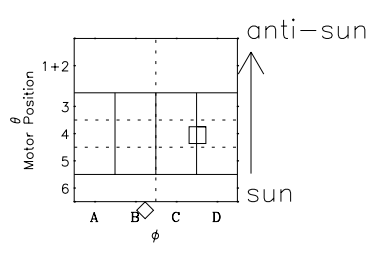

Galileo EPD Real Time Omni Spectrum 97102

Software Version: RTSPEC_OMNI V 1.20
 Data Production: 06-03-00
 Plot Production: Sat Sep 15 03:35:21 2001
 Color File: wondr3
 Geofactor File: 1.1

◇ = Jupiter look direction
 □ = Corotation look direction