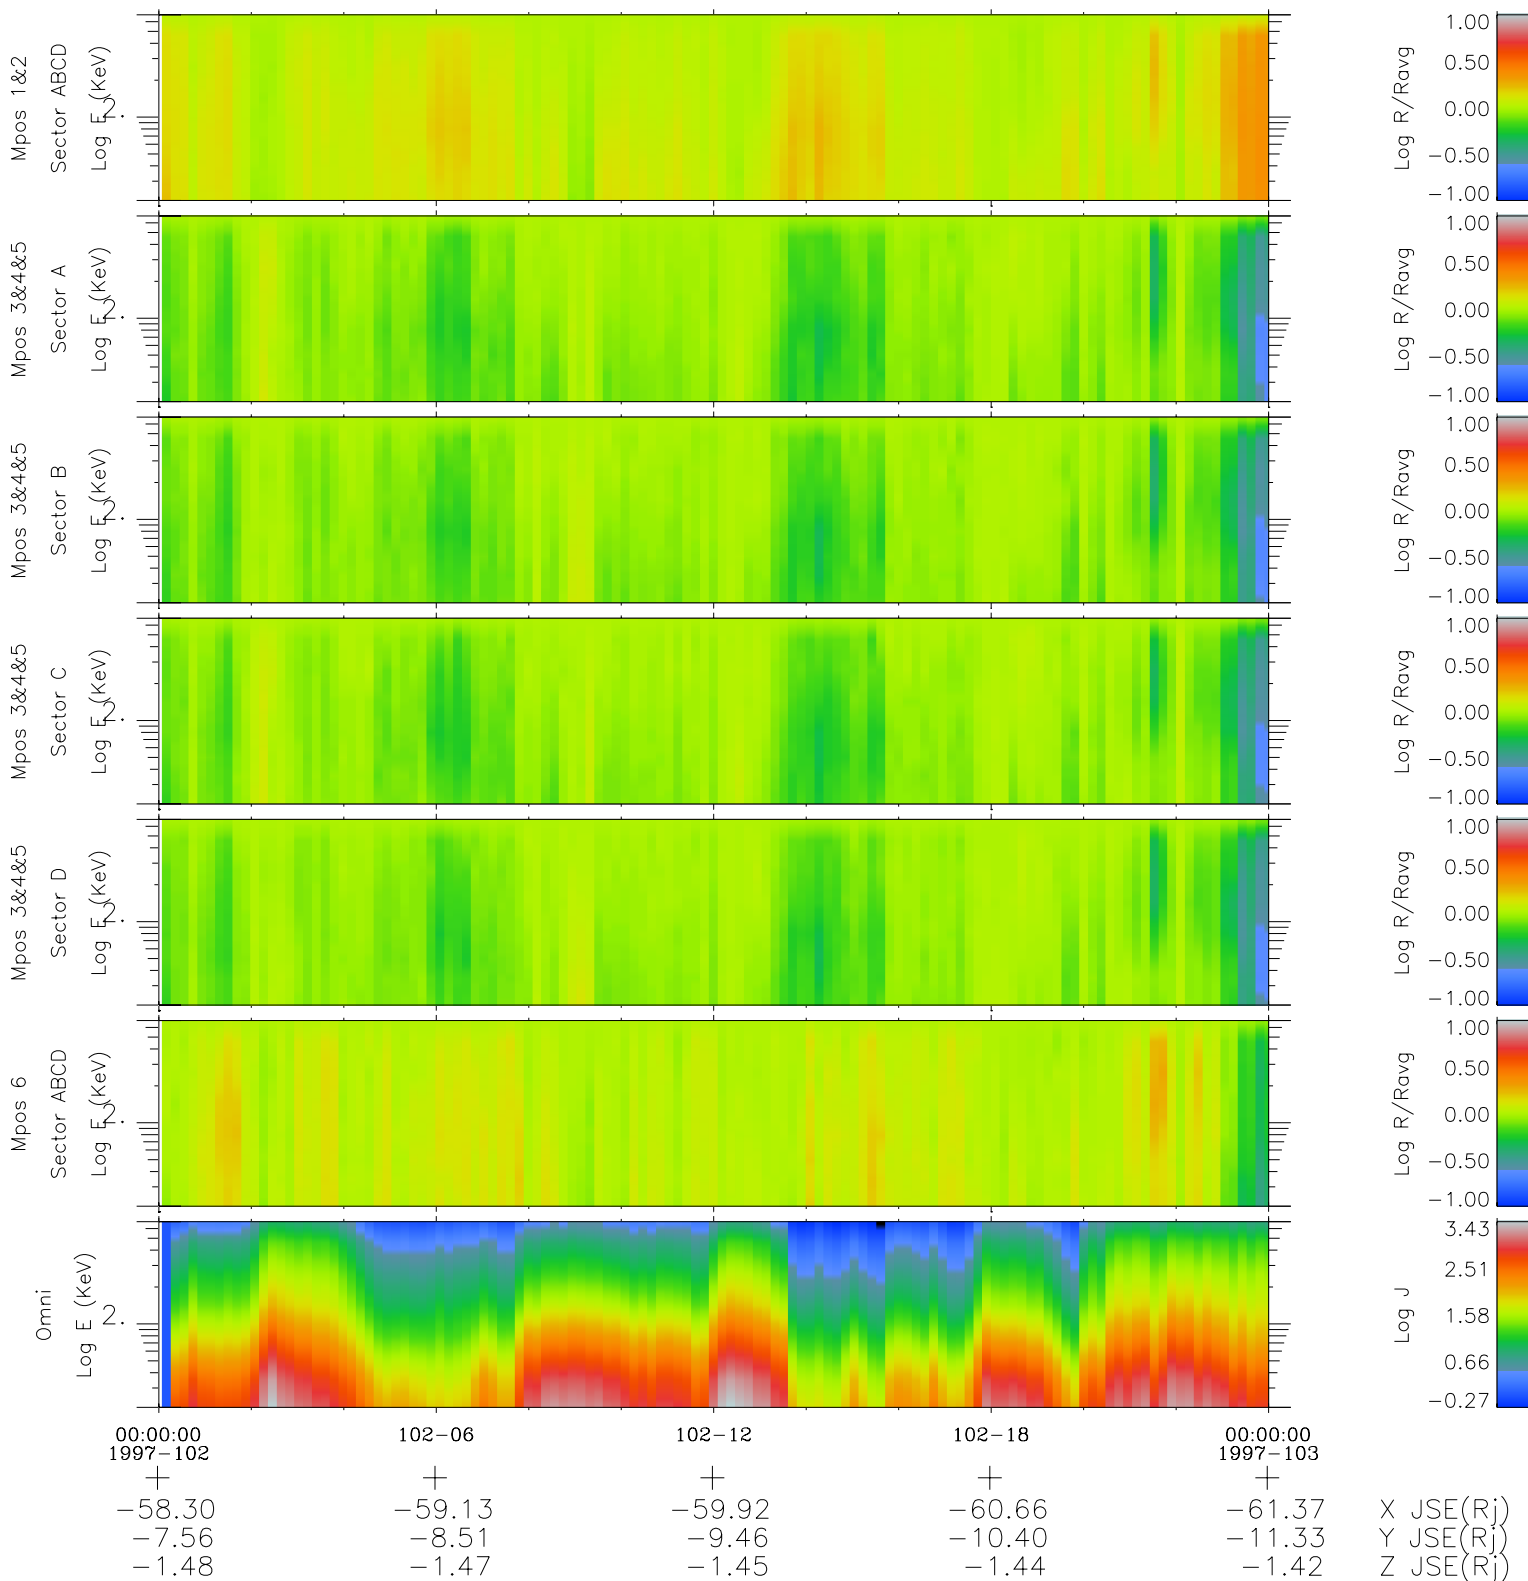

# Galileo EPD Real Time R6 Electrons Spectra 97102

Software Version: RTSPEC\_R6 V 1.20  
 Data Production: 06-03-00  
 Plot Production: Sat Sep 15 03:35:15 2001  
 Color File: wondr3  
 Geofactor File: 1.1

- ◇ = Jupiter look direction
- = Corotation look direction