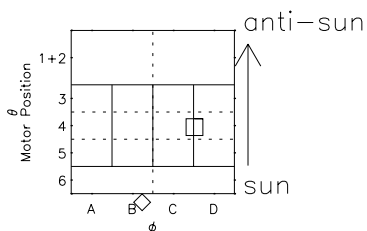

Galileo EPD Real Time R6 Ions Spectra 97102

Software Version: RTSPEC_R6 V 1.20
 Data Production: 06-03-00
 Plot Production: Sat Sep 15 03:35:08 2001
 Color File: wondr3
 Geofactor File: 1.1

◇ = Jupiter look direction
 □ = Corotation look direction