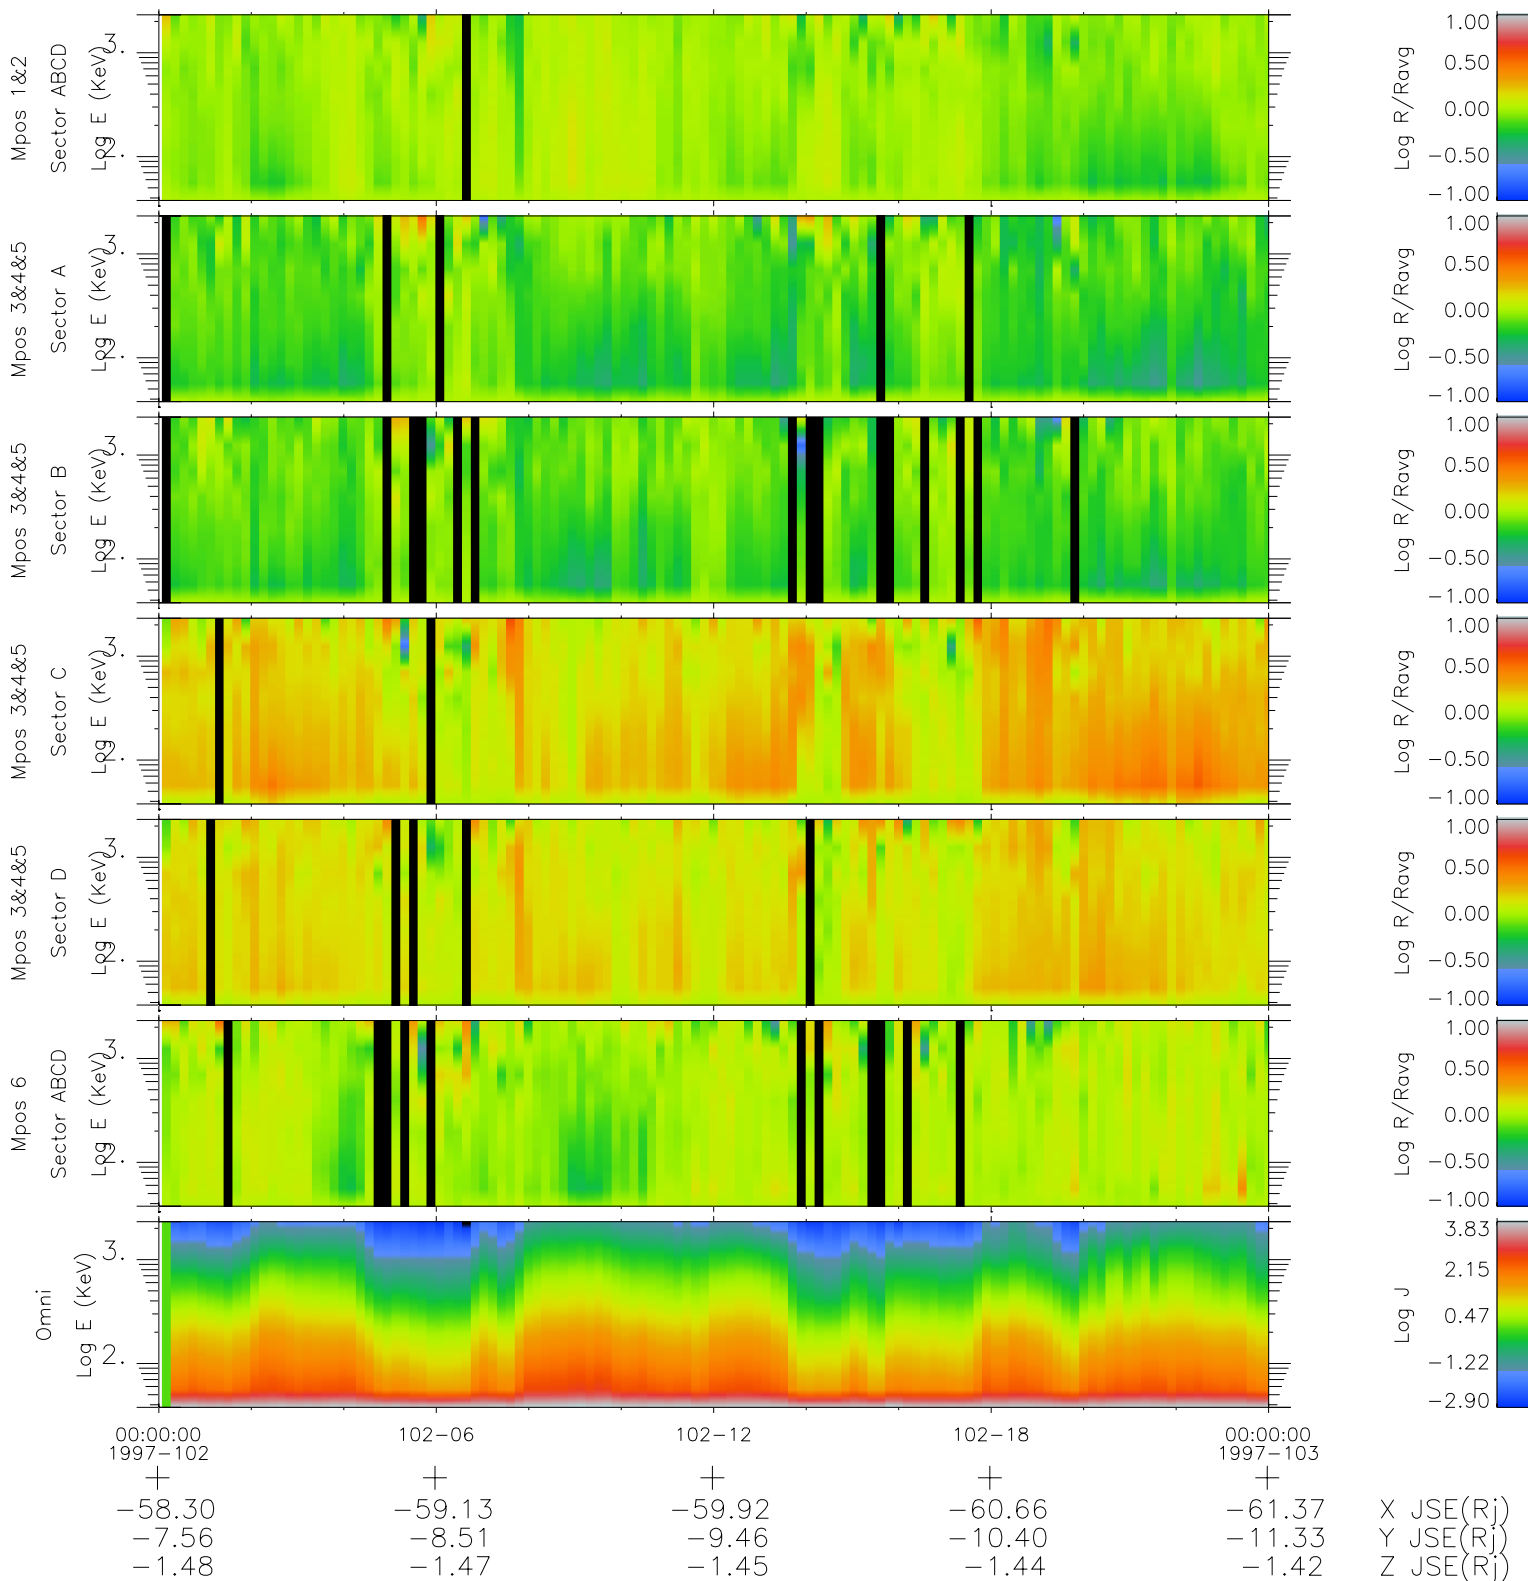

Galileo EPD Real Time R6 Ions Spectra 97102

Software Version: RTSPEC_R6 V 1.20
 Data Production: 06-03-00
 Plot Production: Sat Sep 15 03:35:08 2001
 Color File: wondr3
 Geofactor File: 1.1

◇ = Jupiter look direction
 □ = Corotation look direction