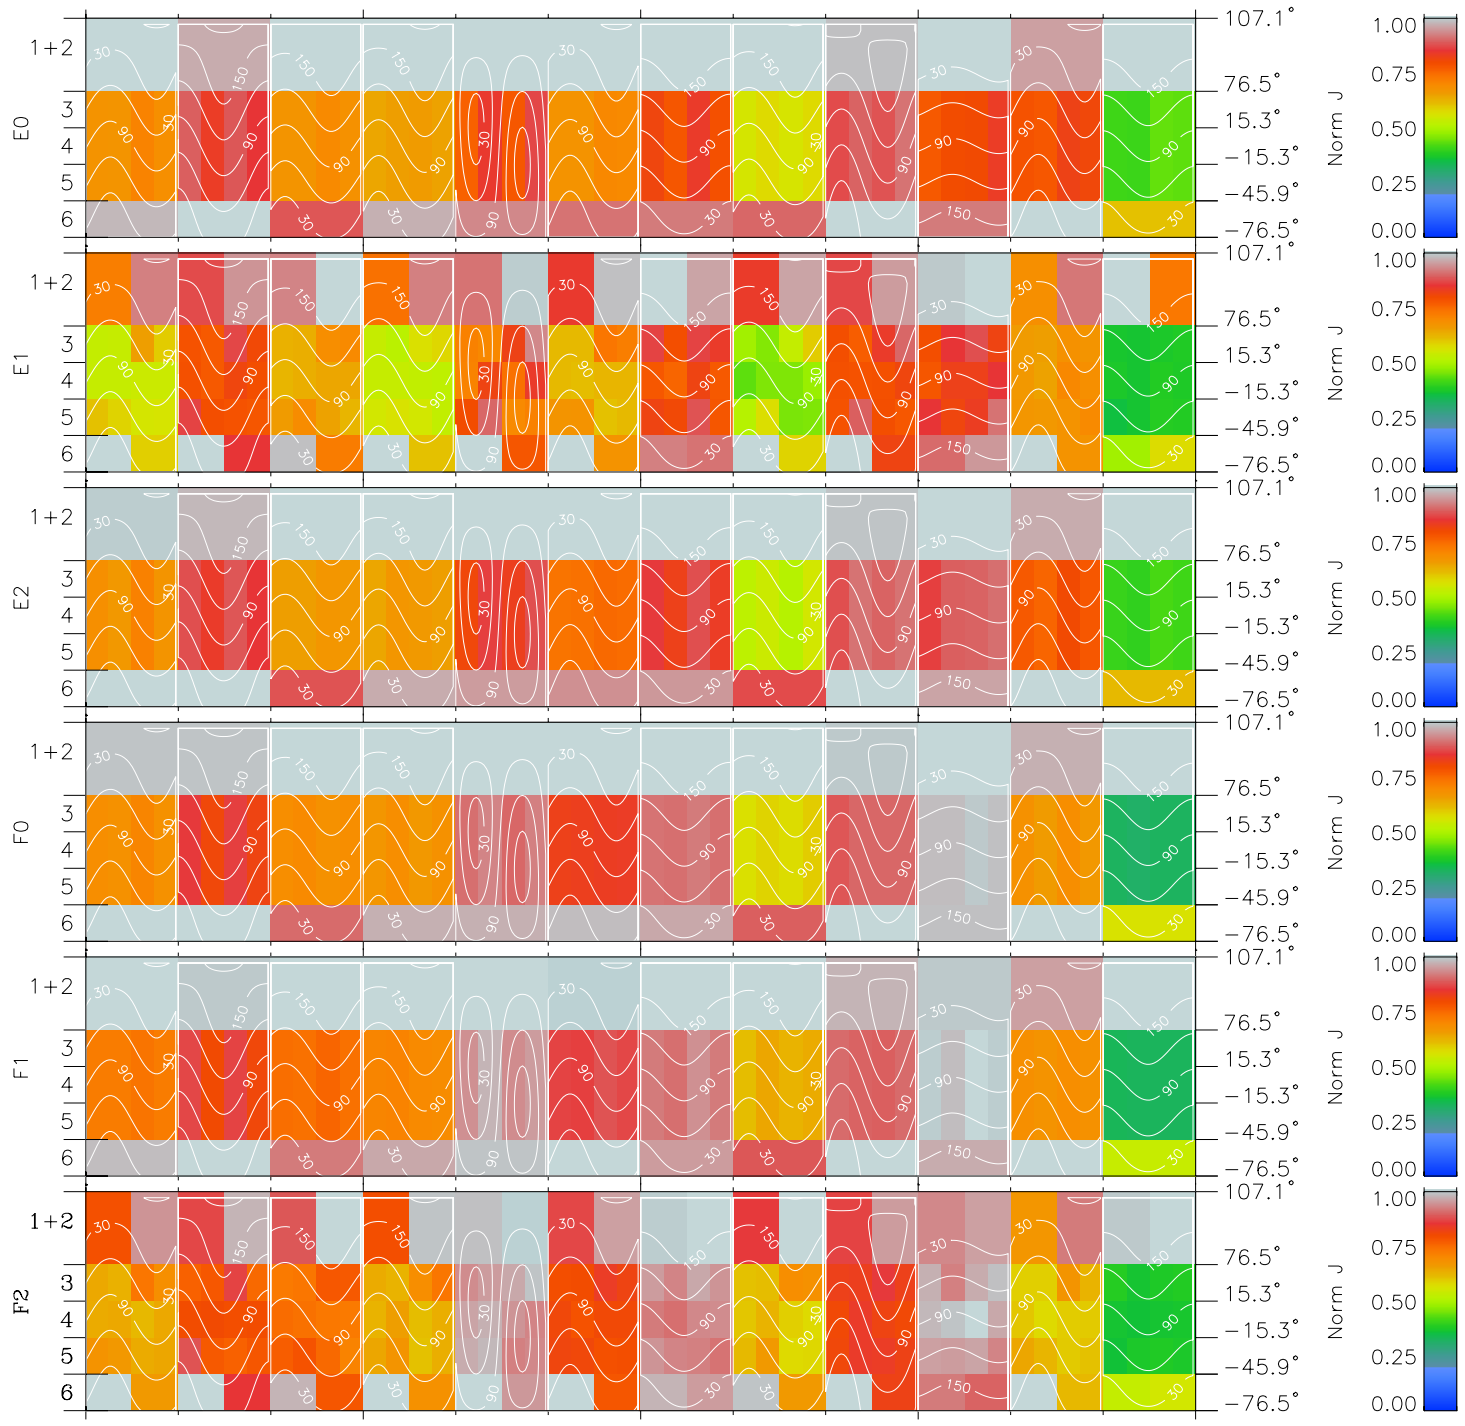

# Galileo EPD Real Time All-Sky Anisotropies 97102

Software Version: RTSKY\_NORM V 1.20  
 Data Production: 06-03-00  
 Plot Production: Sat Sep 15 03:36:07 2001  
 Color File: wondr3  
 Geofactor File: 1.1

00:00:00 1997-102	102-06	102-12	102-18	00:00:00 1997-103	
+	+	+	+	+	
-58.30	-59.13	-59.92	-60.66	-61.37	X JSE(R <sub>j</sub> )
-7.56	-8.51	-9.46	-10.40	-11.33	Y JSE(R <sub>j</sub> )
-1.48	-1.47	-1.45	-1.44	-1.42	Z JSE(R <sub>j</sub> )

- ◇ = Jupiter look direction
- = Corotation look direction