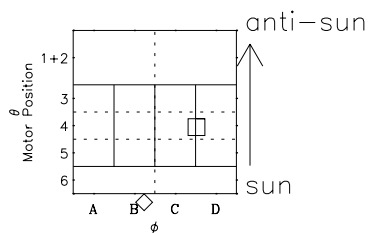

# Galileo EPD Real-Time Omni 97102

Software Version: RTLINE\_OMNI V 1.20  
Data Production: 06-03-00  
Plot Production: Sat Sep 15 03:37:26 2001

- ◇ = Jupiter look direction
- = Corotation look direction