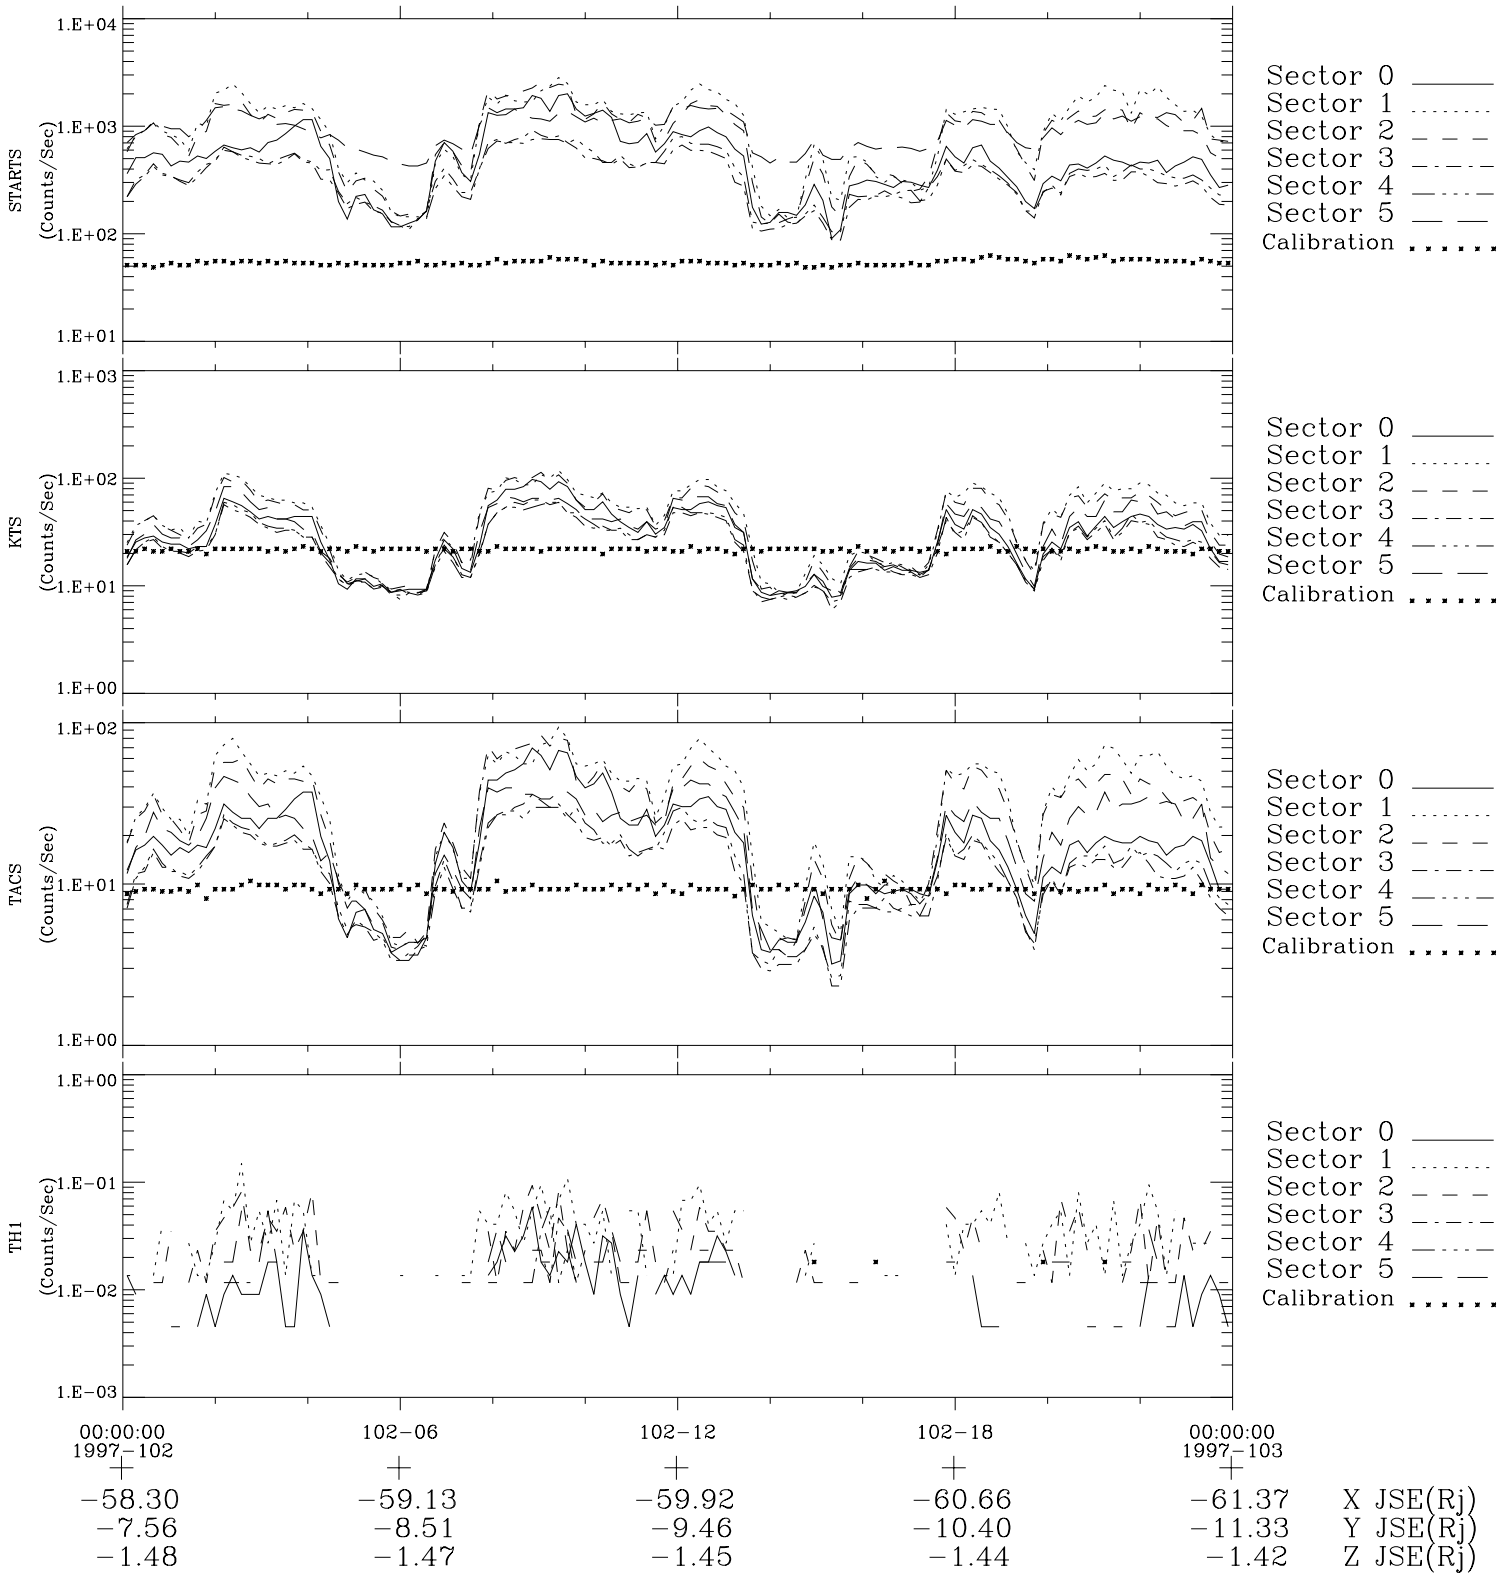

Galileo EPD Real-Time Six-Sector 97102

Software Version: RTLINE_R6 V 1.20
Data Production: 06-03-00
Plot Production: Sat Sep 15 03:37:35 2001

◇ = Jupiter look direction
□ = Corotation look direction