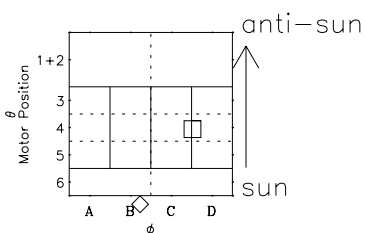

Galileo EPD Real-Time Six-Sector 97102

Software Version: RTLINE_R6 V 1.20
Data Production: 06-03-00
Plot Production: Sat Sep 15 03:37:35 2001

◇ = Jupiter look direction
□ = Corotation look direction