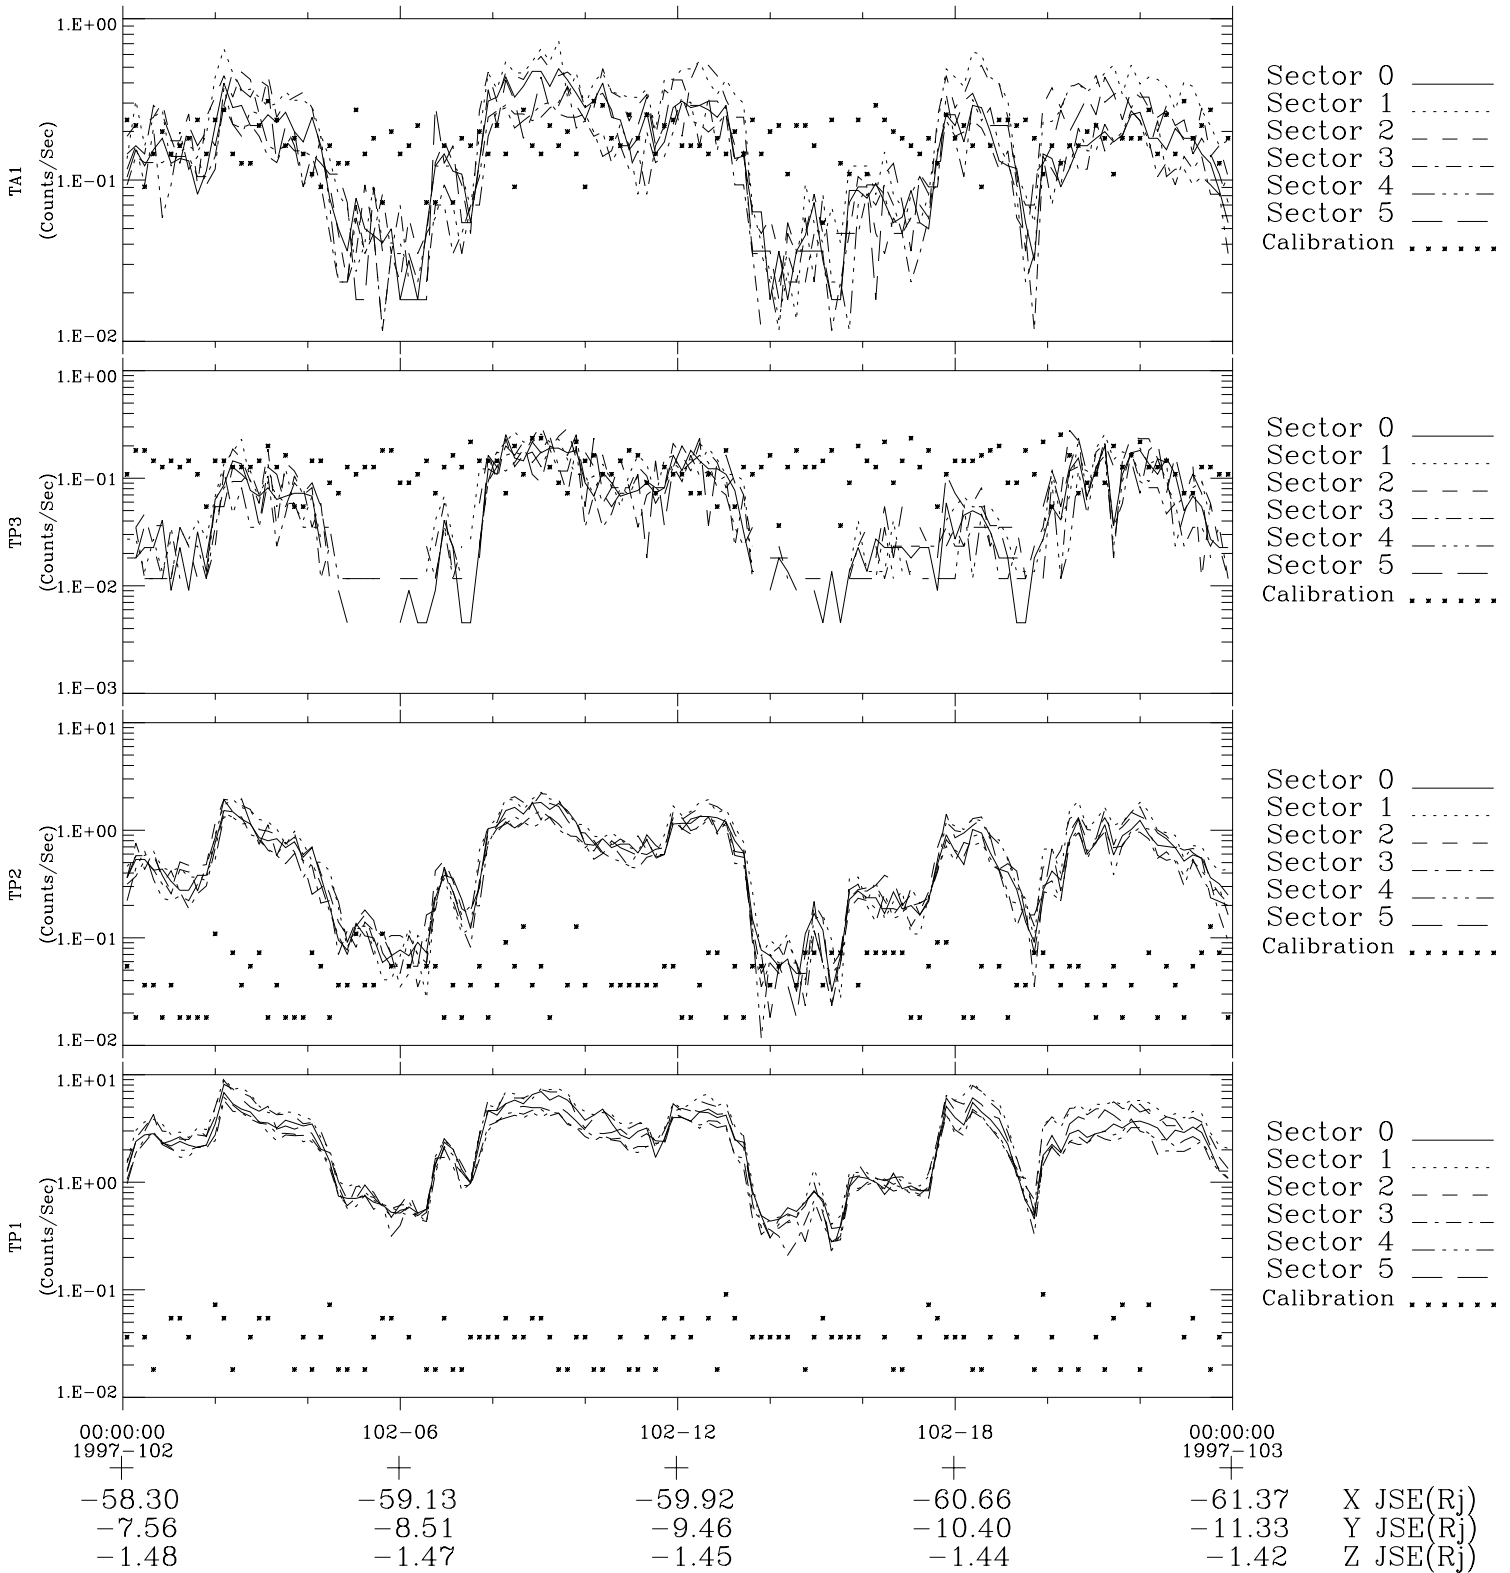

Galileo EPD Real-Time Six-Sector 97102

Software Version: RTLINE_R6 V 1.20
Data Production: 06-03-00
Plot Production: Sat Sep 15 03:37:33 2001

◇ = Jupiter look direction
□ = Corotation look direction