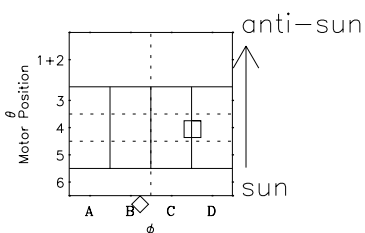

Galileo EPD Real-Time Six-Sector 97102

Software Version: RTLINE_R6 V 1.20
Data Production: 06-03-00
Plot Production: Sat Sep 15 03:37:33 2001

◇ = Jupiter look direction
□ = Corotation look direction