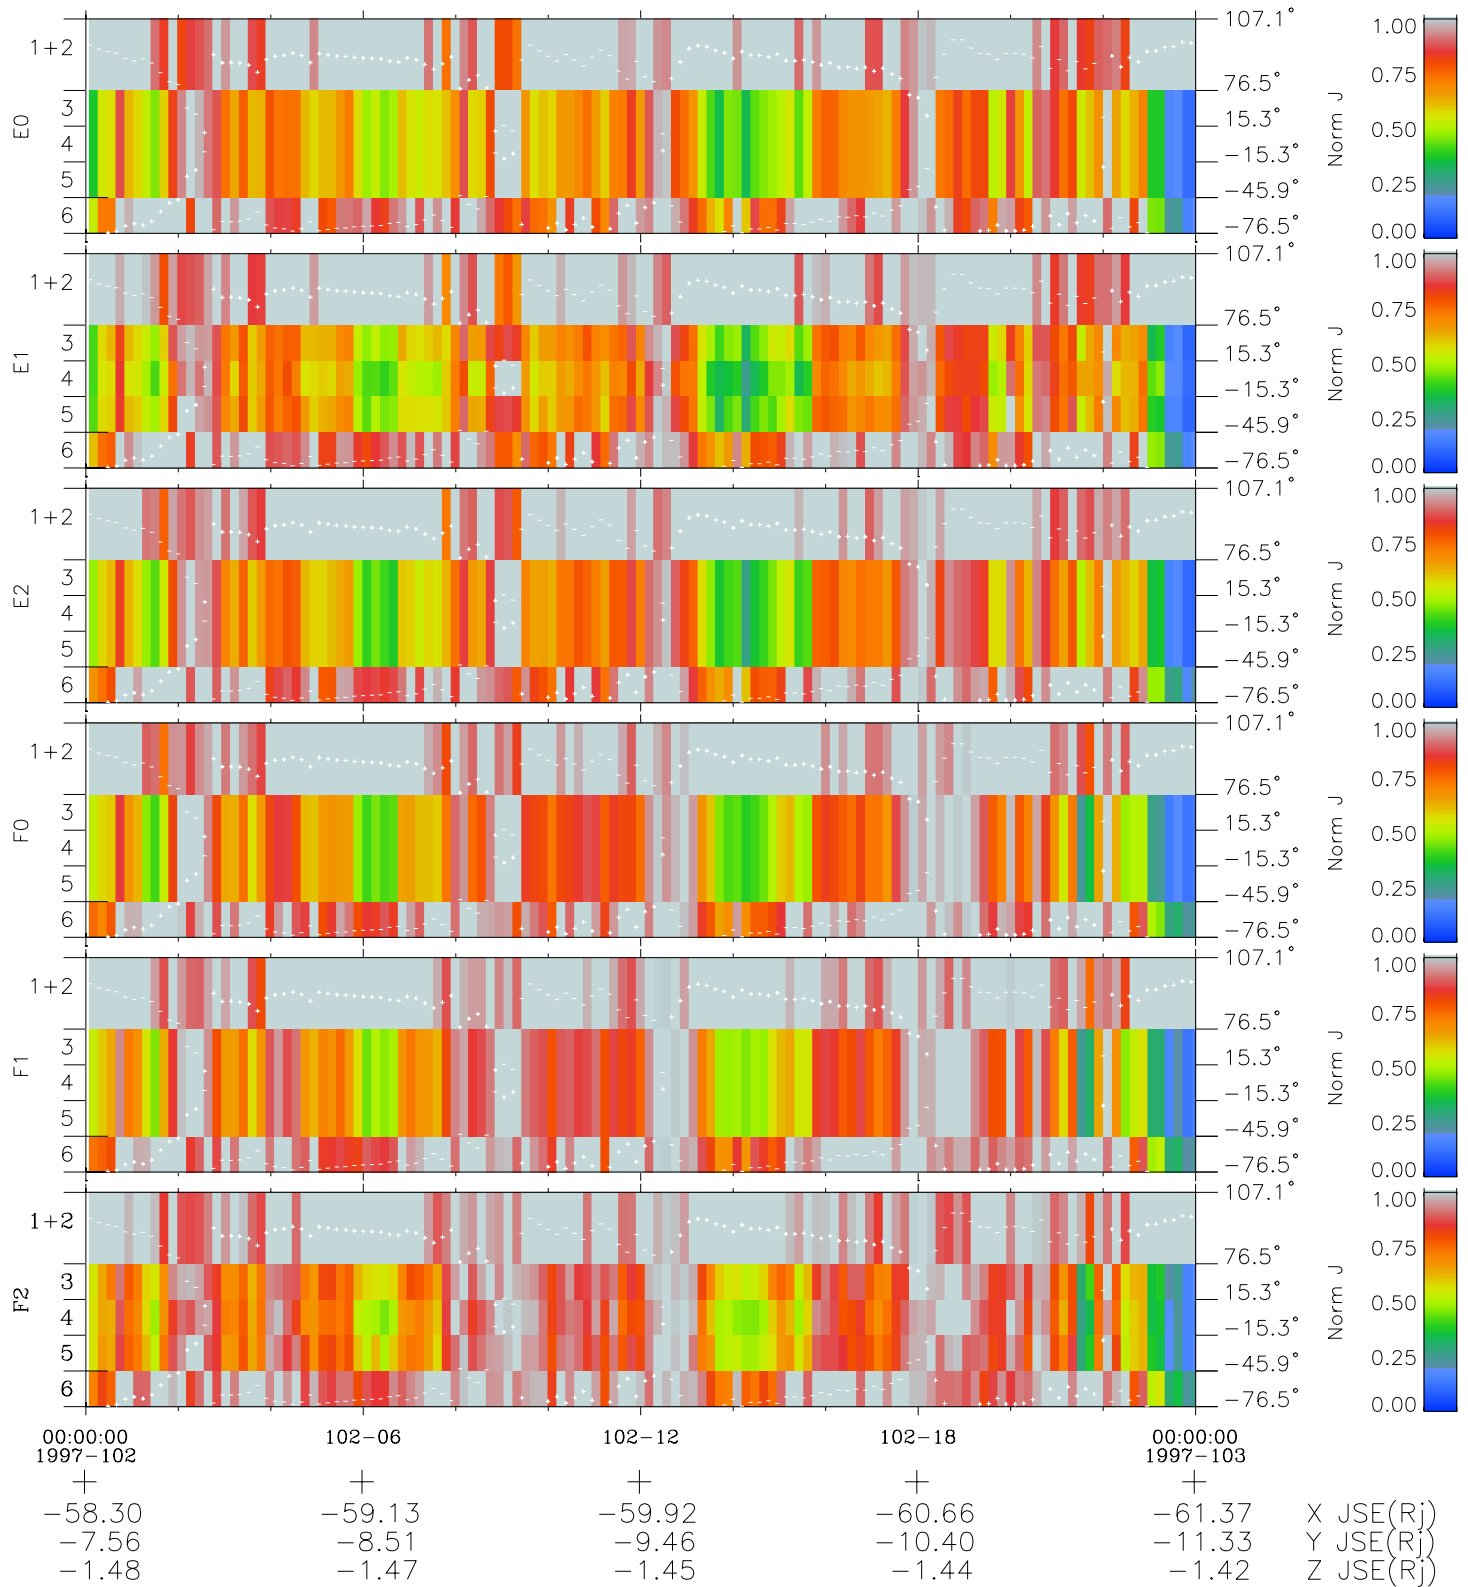

# Galileo EPD Real Elevation Anisotropies 97102

Software Version: RTELEV\_NORM V 1.20  
 Data Production: 06-03-00  
 Plot Production: Sat Sep 15 03:36:44 2001  
 Color File: wondr3  
 Geofactor File: 1.1

- ◇ = Jupiter look direction
- = Corotation look direction