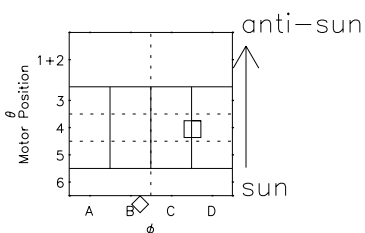

Galileo EPD Real Elevation Anisotropies 97102

Software Version: RTELEV_NORM V 1.20
Data Production: 06-03-00
Plot Production: Sat Sep 15 03:36:38 2001
Color File: wondr3
Geofactor File: 1.1

00:00:00 1997-10-02	102-06	102-12	102-18	00:00:00 1997-10-03	
+	+	+	+	+	X JSE(R _j)
-58.30	-59.13	-59.92	-60.66	-61.37	Y JSE(R _j)
-7.56	-8.51	-9.46	-10.40	-11.33	Z JSE(R _j)
-1.48	-1.47	-1.45	-1.44	-1.42	

- ◇ = Jupiter look direction
- = Corotation look direction