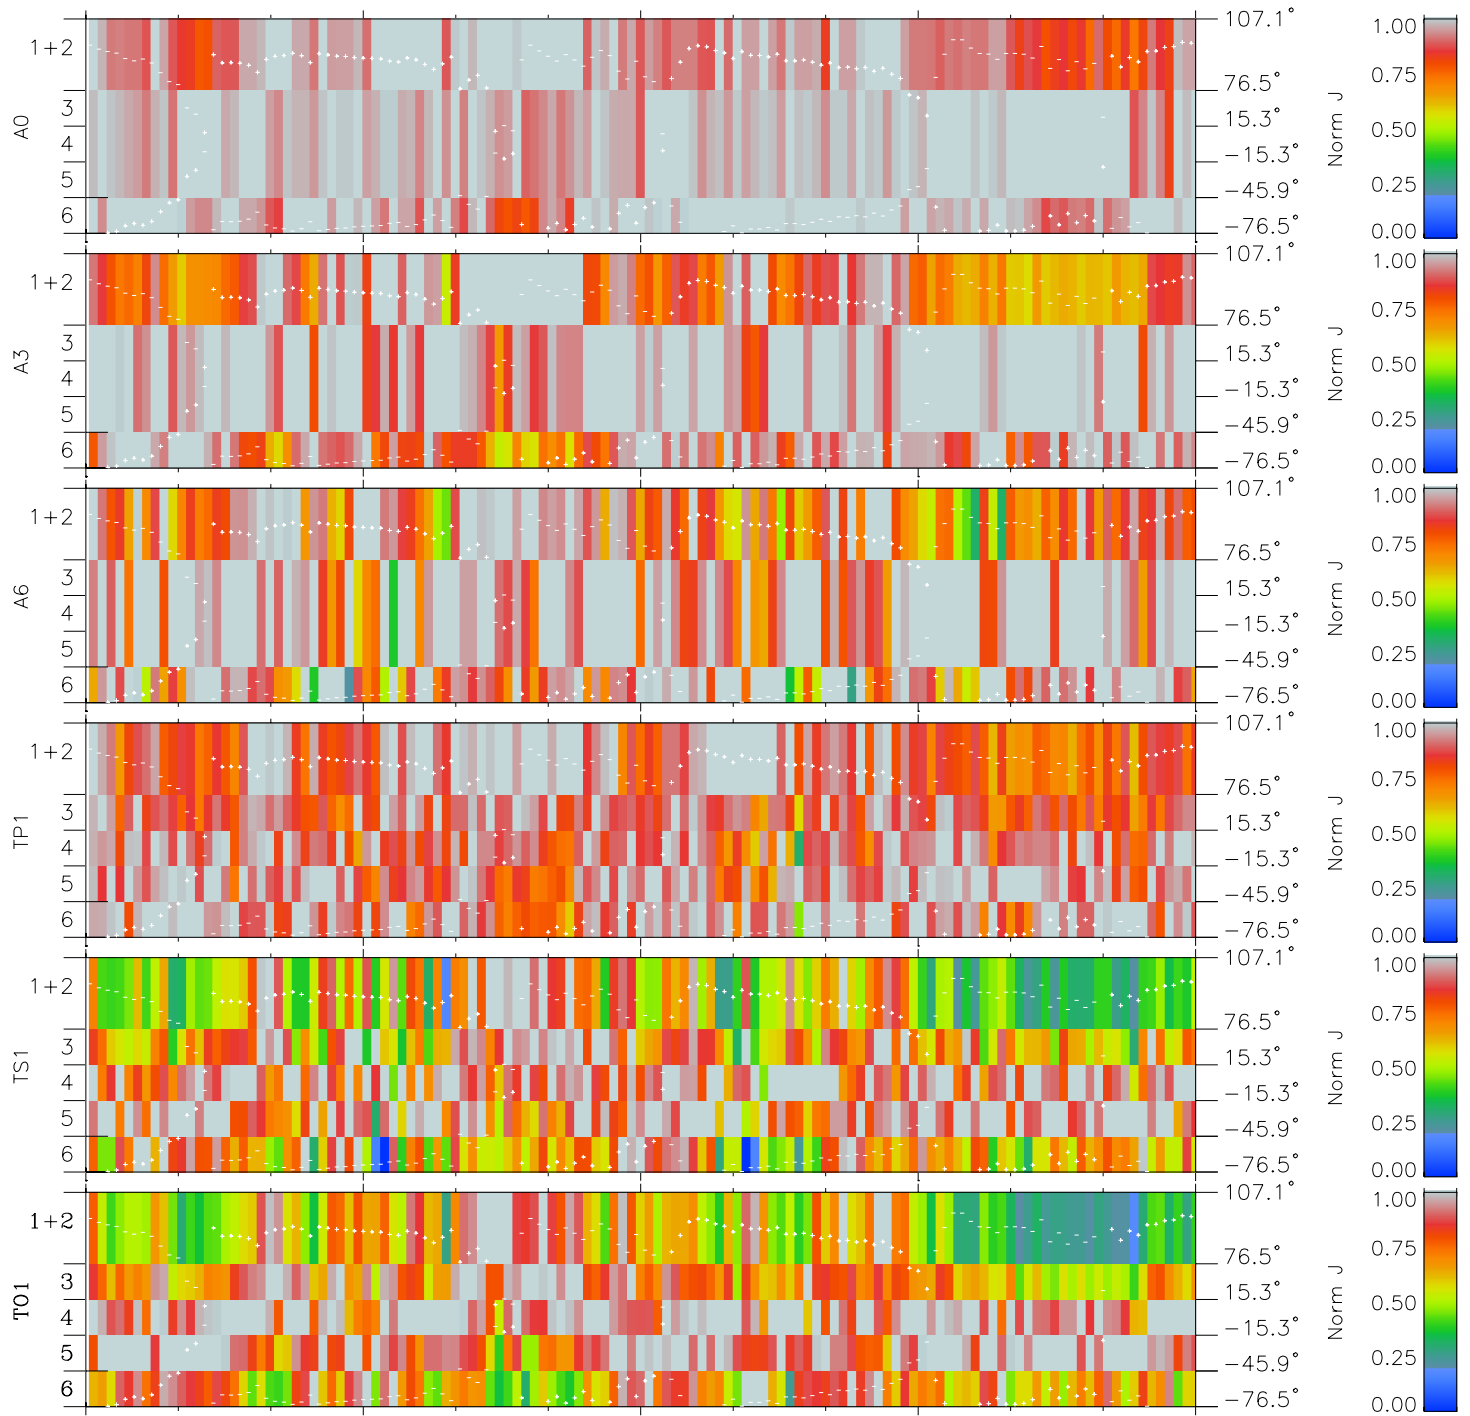

Galileo EPD Real Elevation Anisotropies 97102

Software Version: RTELEV_NORM V 1.20
Data Production: 06-03-00
Plot Production: Sat Sep 15 03:36:38 2001
Color File: wondr3
Geofactor File: 1.1

00:00:00 1997-10-02	102-06	102-12	102-18	00:00:00 1997-10-03	
+	+	+	+	+	X JSE(R _j)
-58.30	-59.13	-59.92	-60.66	-61.37	Y JSE(R _j)
-7.56	-8.51	-9.46	-10.40	-11.33	Z JSE(R _j)
-1.48	-1.47	-1.45	-1.44	-1.42	

- ◇ = Jupiter look direction
- = Corotation look direction