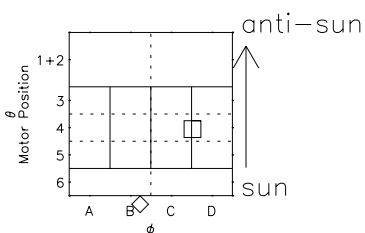

- = Jupiter look direction
- = Corotation look direction