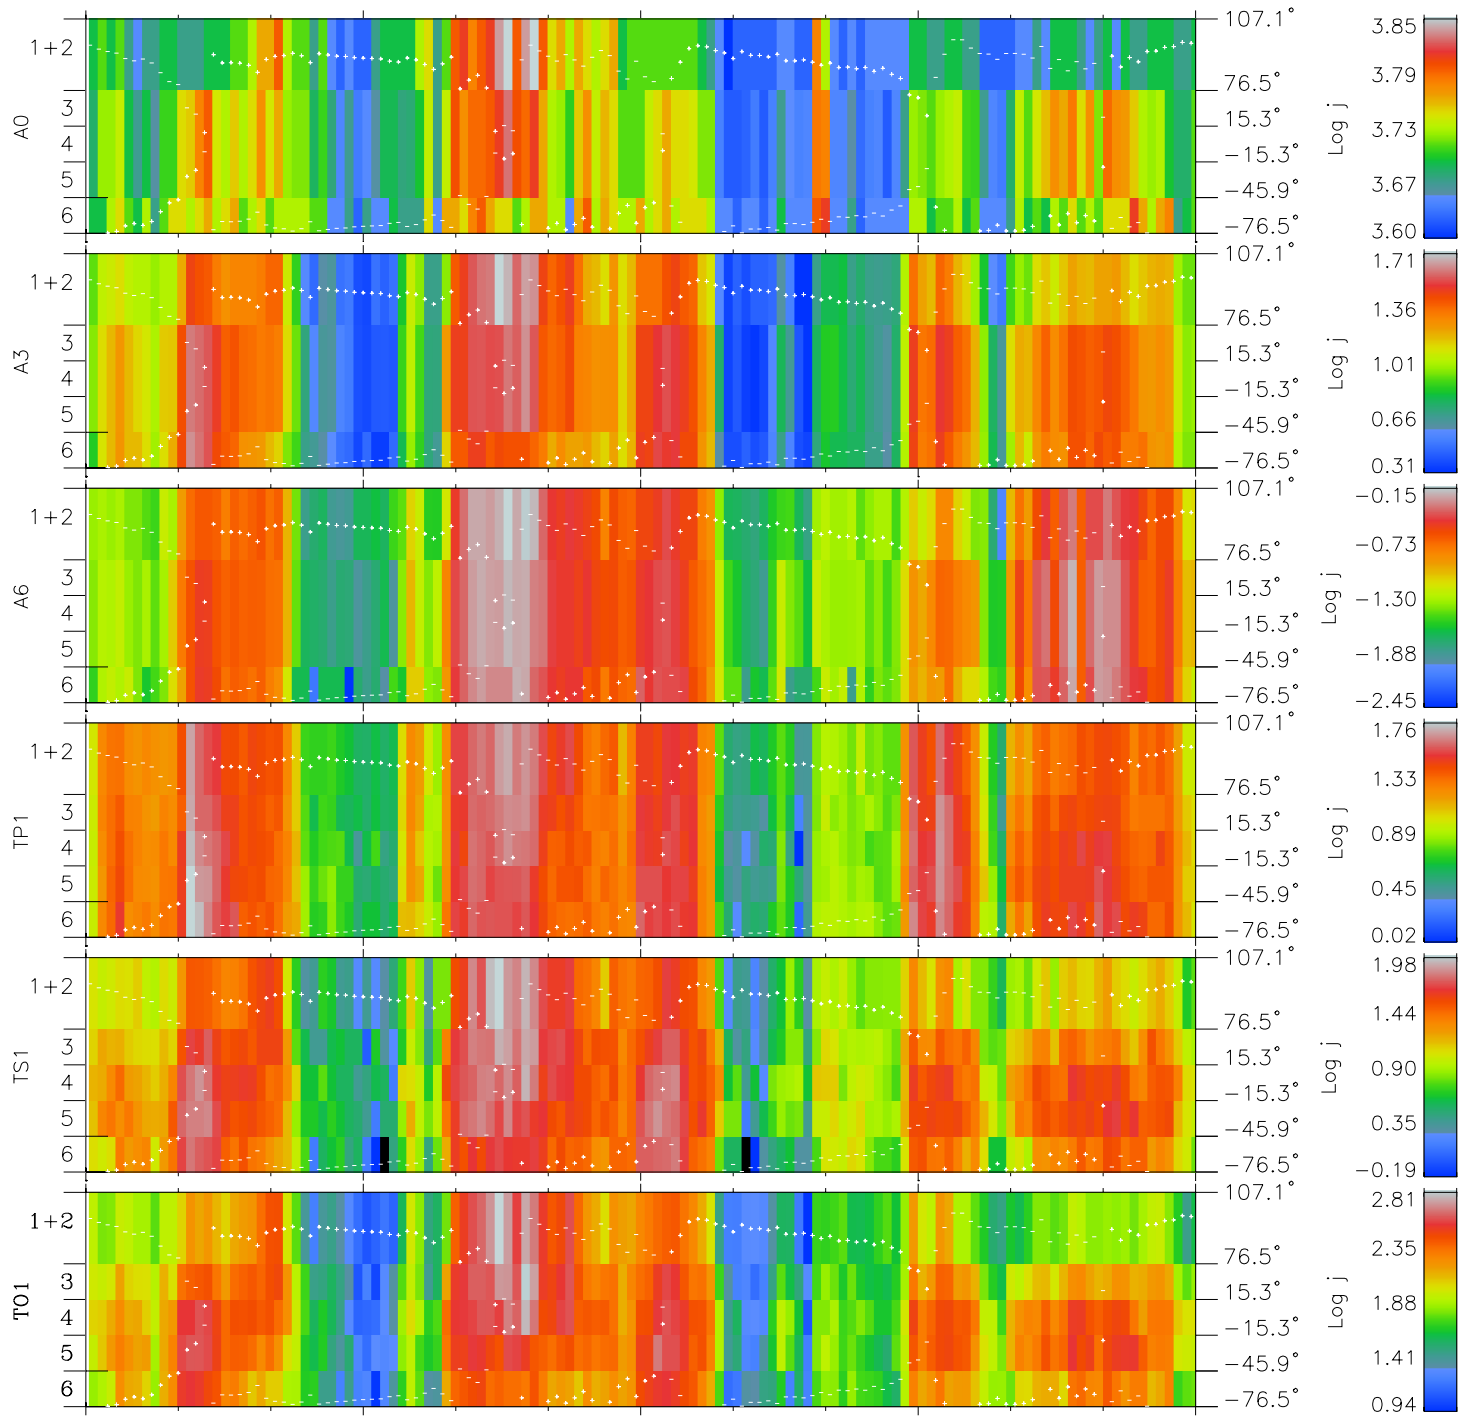

# Galileo EPD Real Elevation Anisotropies 97102

Software Version: RTELEV\_FLUX V 1.20  
 Data Production: 06-03-00  
 Plot Production: Sat Sep 15 03:36:26 2001  
 Color File: wondr3  
 Geofactor File: 1.1

00:00:00 1997-10-02	102-06	102-12	102-18	00:00:00 1997-10-03	
+	+	+	+	+	X JSE(R <sub>j</sub> )
-58.30	-59.13	-59.92	-60.66	-61.37	Y JSE(R <sub>j</sub> )
-7.56	-8.51	-9.46	-10.40	-11.33	Z JSE(R <sub>j</sub> )
-1.48	-1.47	-1.45	-1.44	-1.42	

- ◇ = Jupiter look direction
- = Corotation look direction