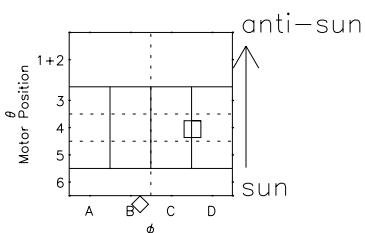

Galileo EPD Real Time Azimuth Anisotropies 97102

Software Version: RTAZIM_NORM V 1.20
 Data Production: 06-03-00
 Plot Production: Sat Sep 15 03:37:19 2001
 Color File: wondr3
 Geofactor File: 1.1

- ◇ = Jupiter look direction
- = Corotation look direction