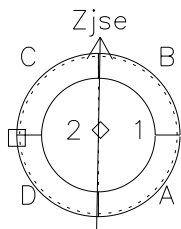

Galileo EPD Real Time Azimuth Anisotropies 97102

Software Version: RTAZIM_NORM V 1.20
 Data Production: 06-03-00
 Plot Production: Sat Sep 15 03:37:19 2001
 Color File: wondr3
 Geofactor File: 1.1

- ◇ = Jupiter look direction
- = Corotation look direction