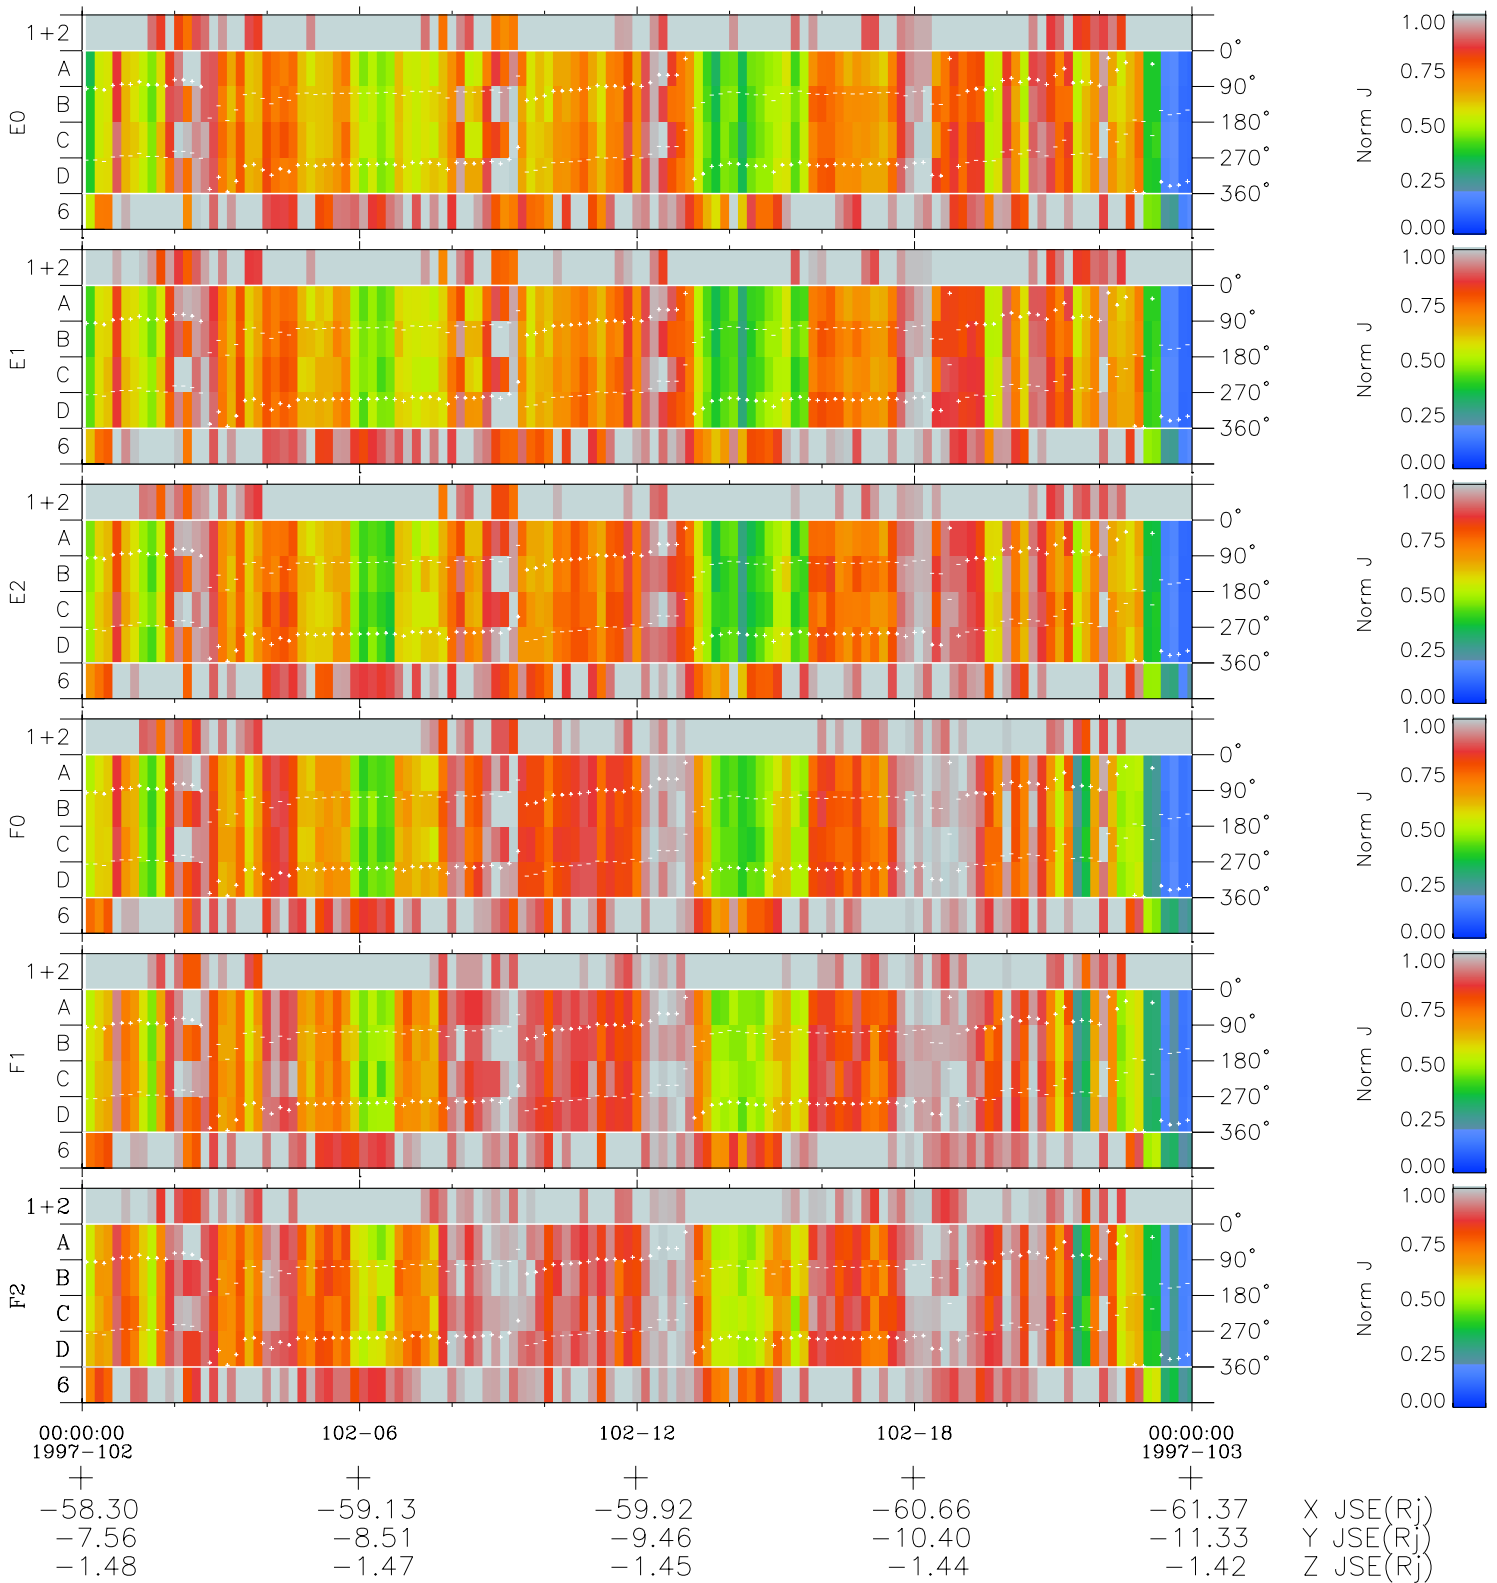

Galileo EPD Real Time Azimuth Anisotropies 97102

Software Version: RTAZIM_NORM V 1.20
 Data Production: 06-03-00
 Plot Production: Sat Sep 15 03:37:19 2001
 Color File: wondr3
 Geofactor File: 1.1

- ◇ = Jupiter look direction
- = Corotation look direction