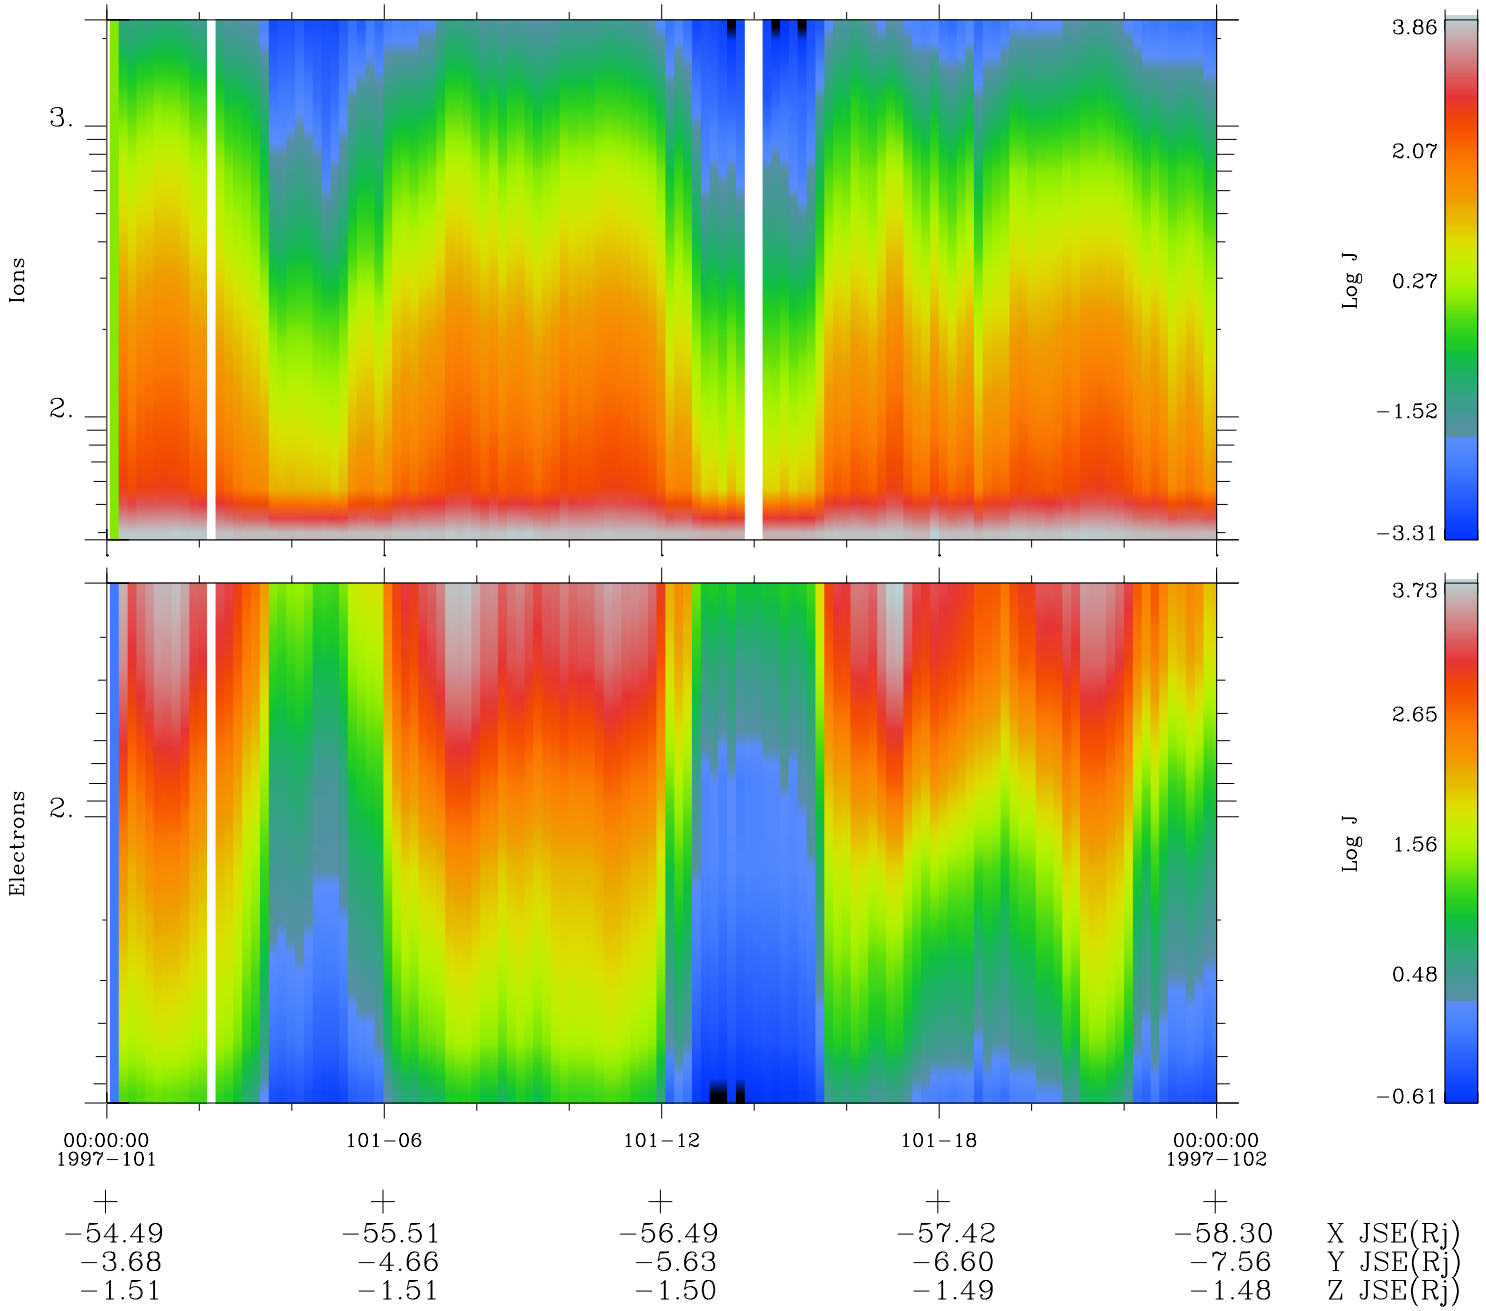

Galileo EPD Real Time Omni Spectrum 97101

Software Version: RTSPEC_OMNI V 1.20
 Data Production: 06-03-00
 Plot Production: Sat Sep 15 03:27:14 2001
 Color File: wondr3
 Geofactor File: 1.1

◇ = Jupiter look direction
 □ = Corotation look direction