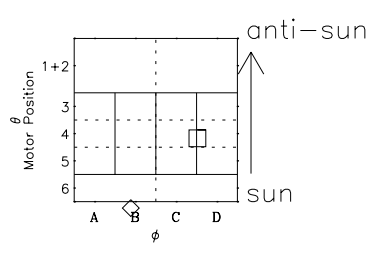

Galileo EPD Real Time Omni Spectrum 97101

Software Version: RTSPEC_OMNI V 1.20
 Data Production: 06-03-00
 Plot Production: Sat Sep 15 03:27:14 2001
 Color File: wondr3
 Geofactor File: 1.1

◇ = Jupiter look direction
 □ = Corotation look direction