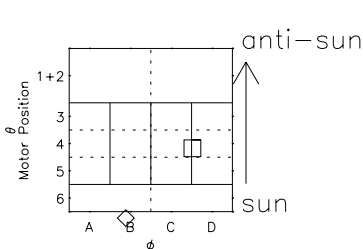

Galileo EPD Real Time R6 Electrons Spectra 97101

Software Version: RTSPEC_R6 V 1.20
 Data Production: 06-03-00
 Plot Production: Sat Sep 15 03:27:08 2001
 Color File: wondr3
 Geofactor File: 1.1

- ◇ = Jupiter look direction
- = Corotation look direction