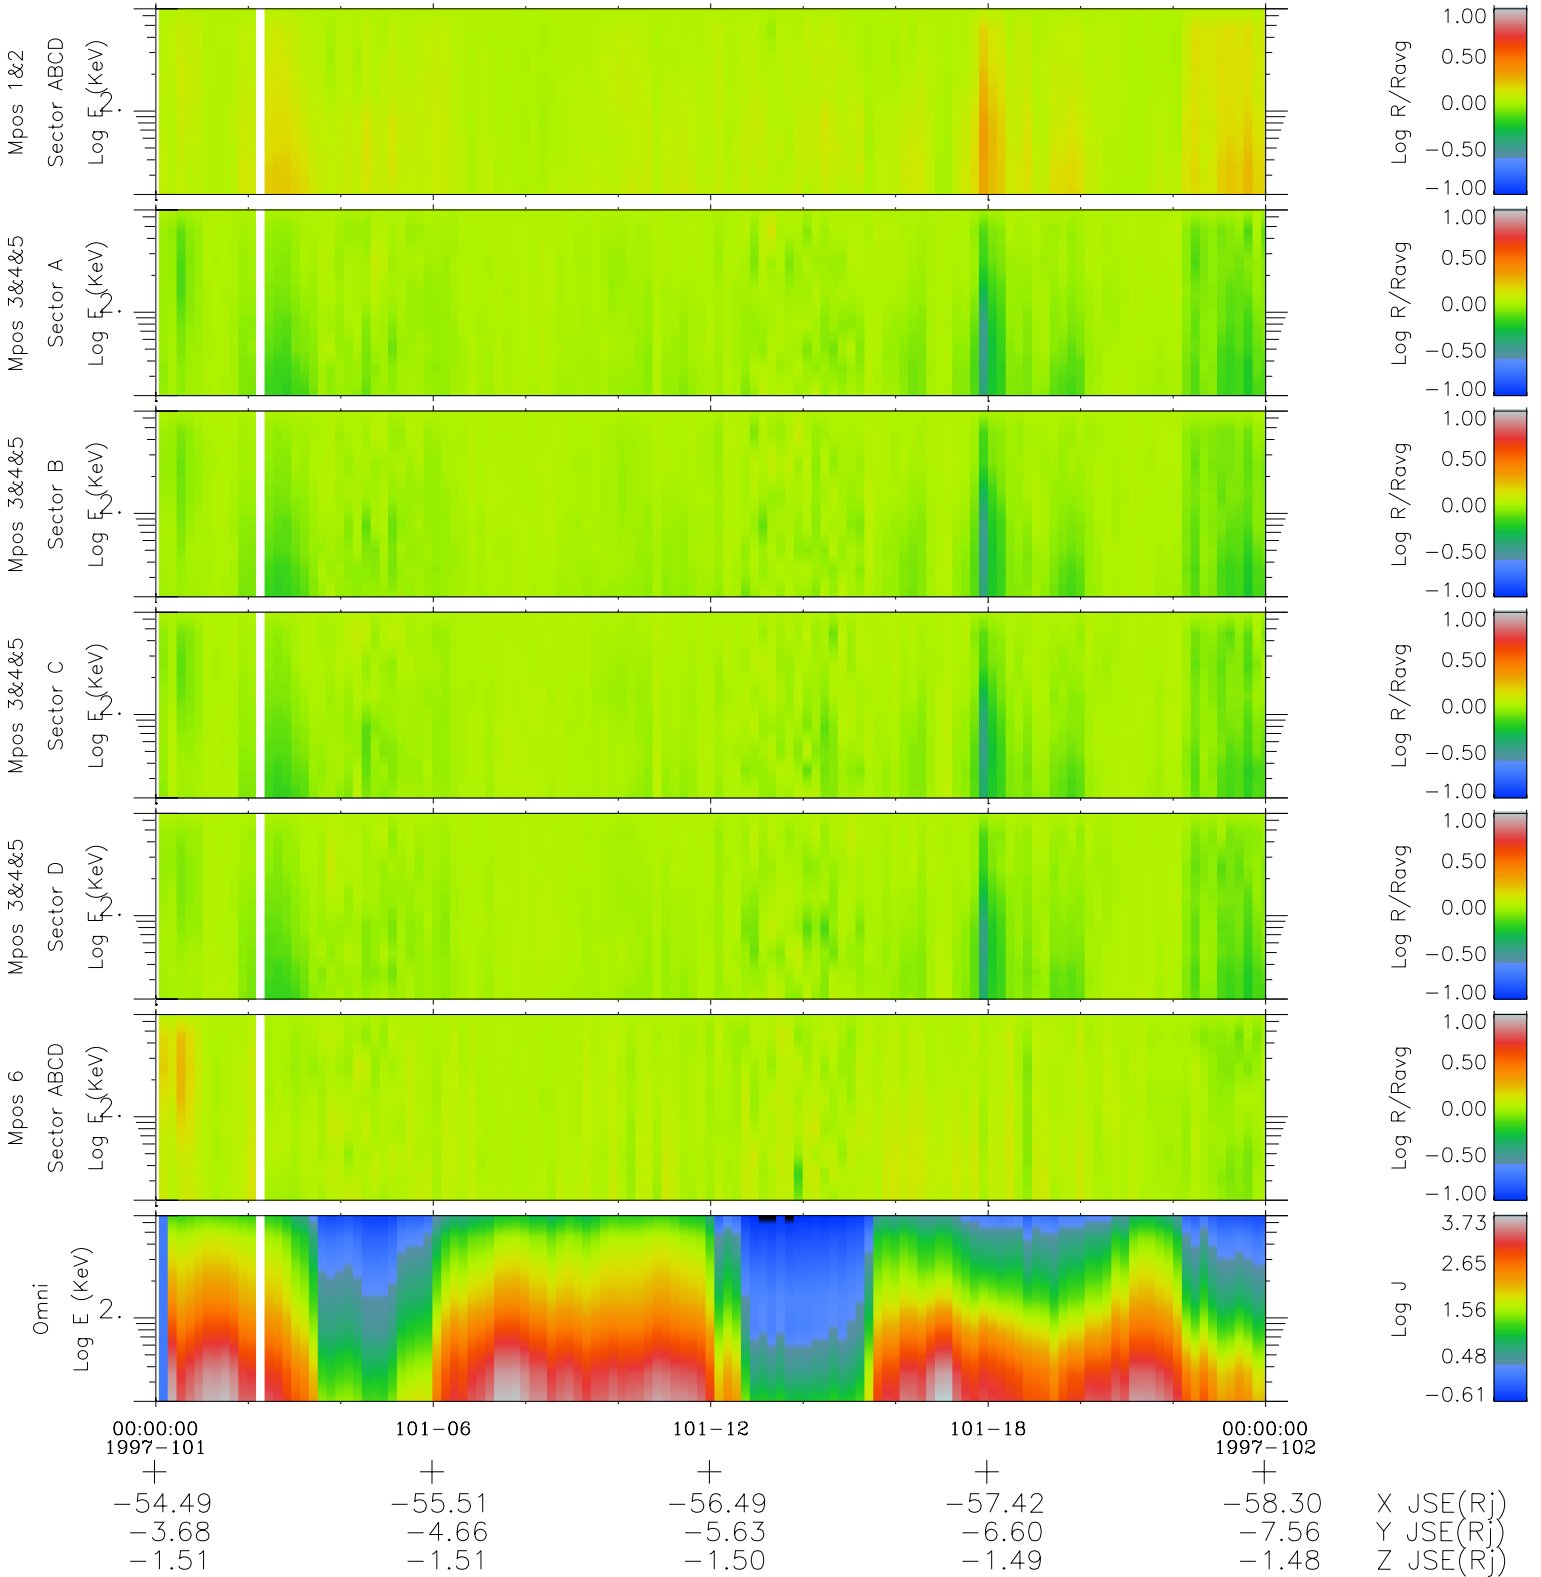

Galileo EPD Real Time R6 Electrons Spectra 97101

Software Version: RTSPEC_R6 V 1.20
 Data Production: 06-03-00
 Plot Production: Sat Sep 15 03:27:08 2001
 Color File: wondr3
 Geofactor File: 1.1

- ◇ = Jupiter look direction
- = Corotation look direction