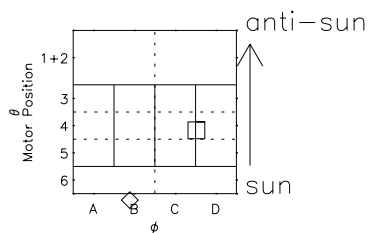

Galileo EPD Real Time R6 Ions Spectra 97101

Software Version: RTSPEC_R6 V 1.20
 Data Production: 06-03-00
 Plot Production: Sat Sep 15 03:27:00 2001
 Color File: wondr3
 Geofactor File: 1.1

- ◇ = Jupiter look direction
- = Corotation look direction