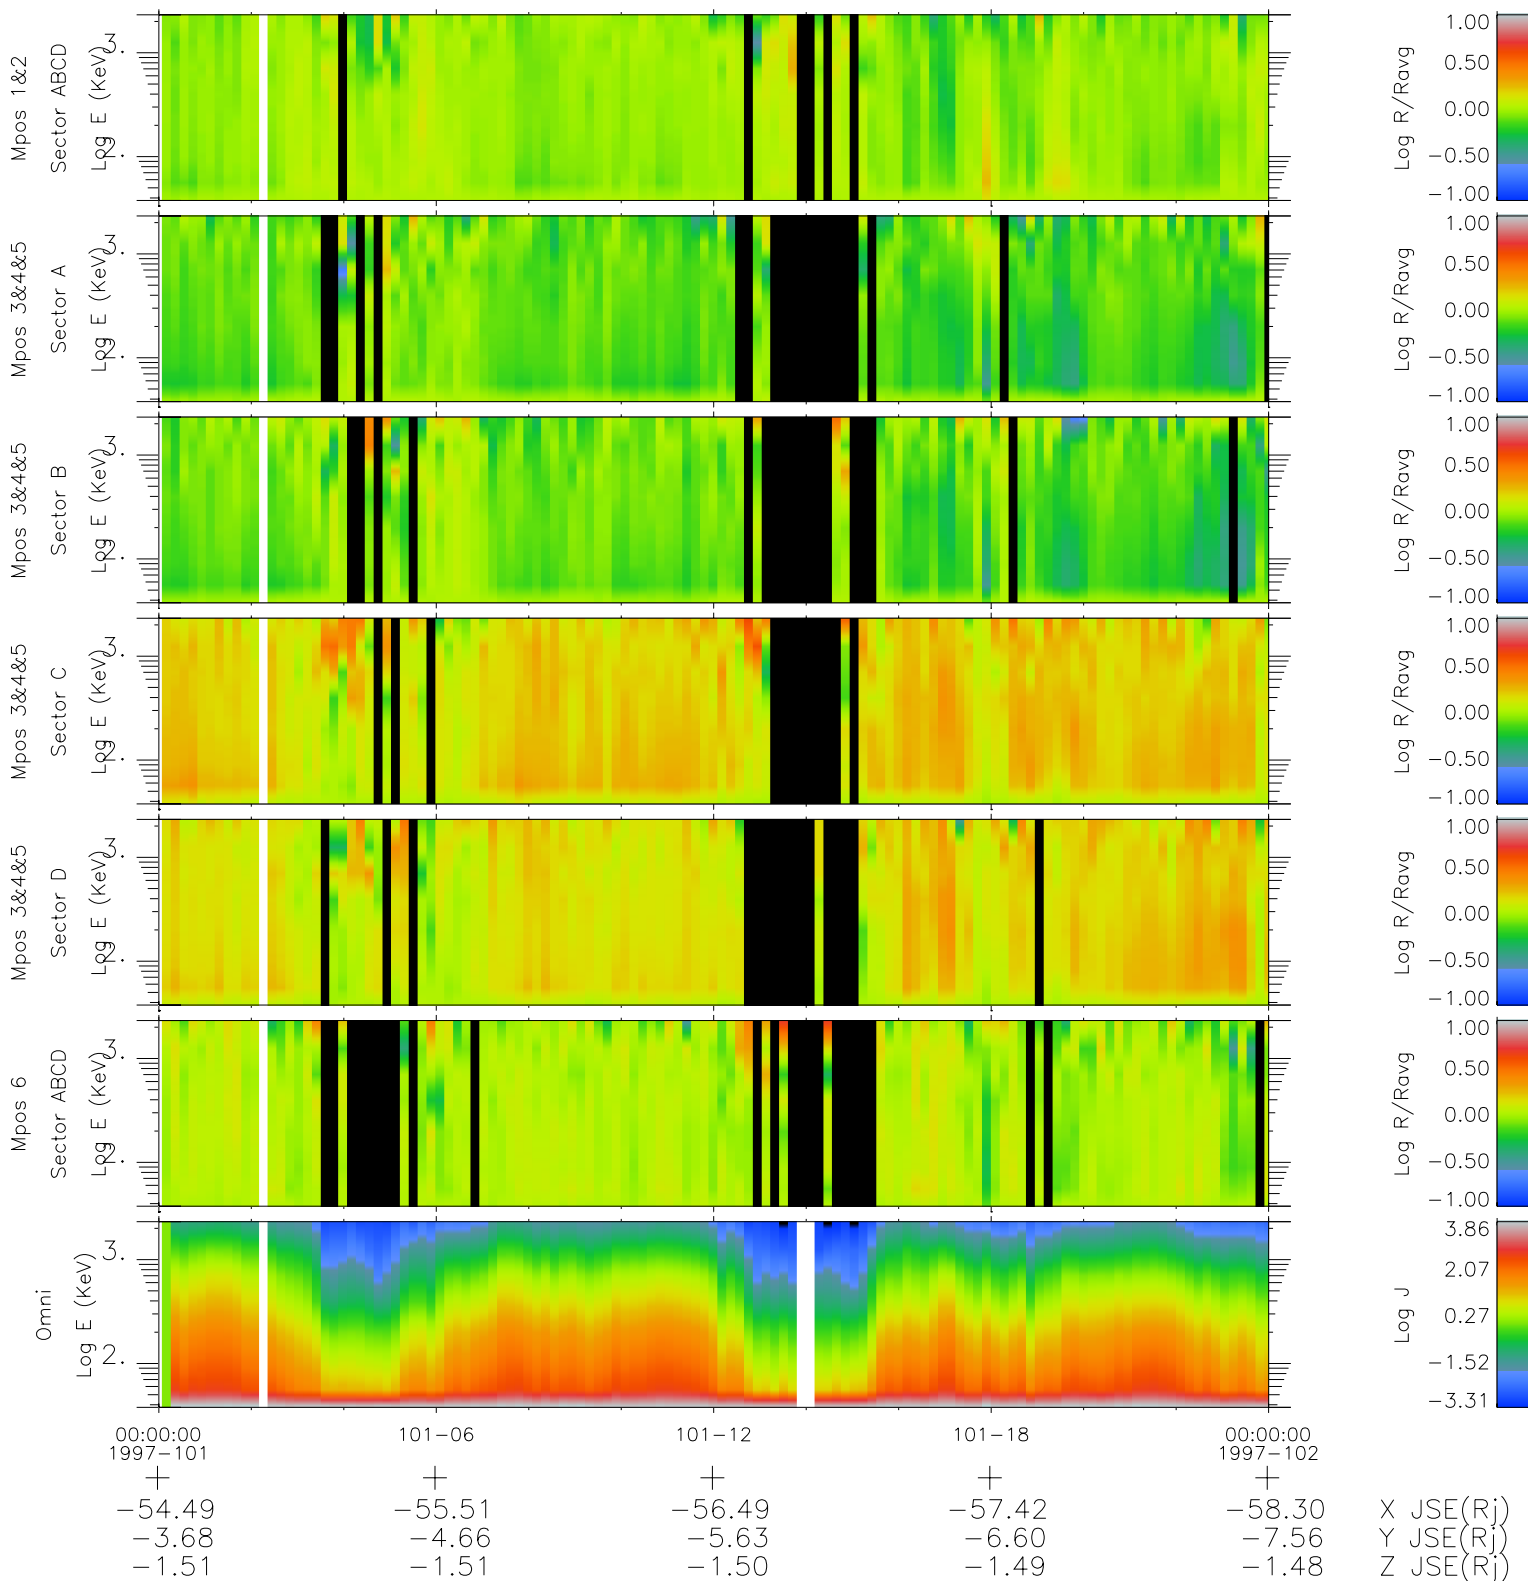

Galileo EPD Real Time R6 Ions Spectra 97101

Software Version: RTSPEC_R6 V 1.20
 Data Production: 06-03-00
 Plot Production: Sat Sep 15 03:27:00 2001
 Color File: wondr3
 Geofactor File: 1.1

- ◇ = Jupiter look direction
- = Corotation look direction