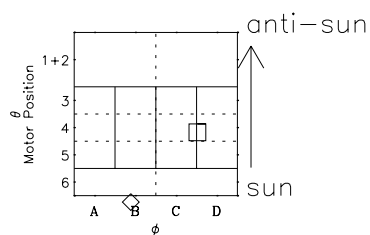

# Galileo EPD Real-Time Omni 97101

Software Version: RTLINE\_OMNI V 1.20  
Data Production: 06-03-00  
Plot Production: Sat Sep 15 03:29:20 2001

◇ = Jupiter look direction  
□ = Corotation look direction