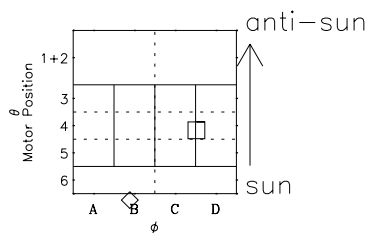

# Galileo EPD Real-Time Omni 97101

Software Version: RTLINE\_OMNI V 1.20  
Data Production: 06-03-00  
Plot Production: Sat Sep 15 03:29:19 2001

◇ = Jupiter look direction  
□ = Corotation look direction