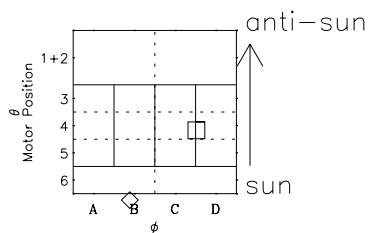

Galileo EPD Real-Time Omni 97101

Software Version: RTLINE_OMNI V 1.20
Data Production: 06-03-00
Plot Production: Sat Sep 15 03:29:19 2001

◇ = Jupiter look direction
□ = Corotation look direction