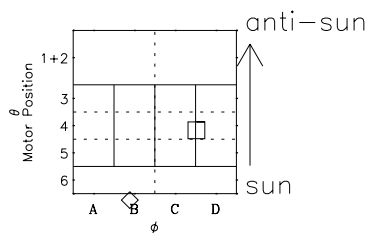

# Galileo EPD Real-Time Omni 97101

Software Version: RTLINE\_OMNI V 1.20  
Data Production: 06-03-00  
Plot Production: Sat Sep 15 03:29:18 2001

◇ = Jupiter look direction  
□ = Corotation look direction