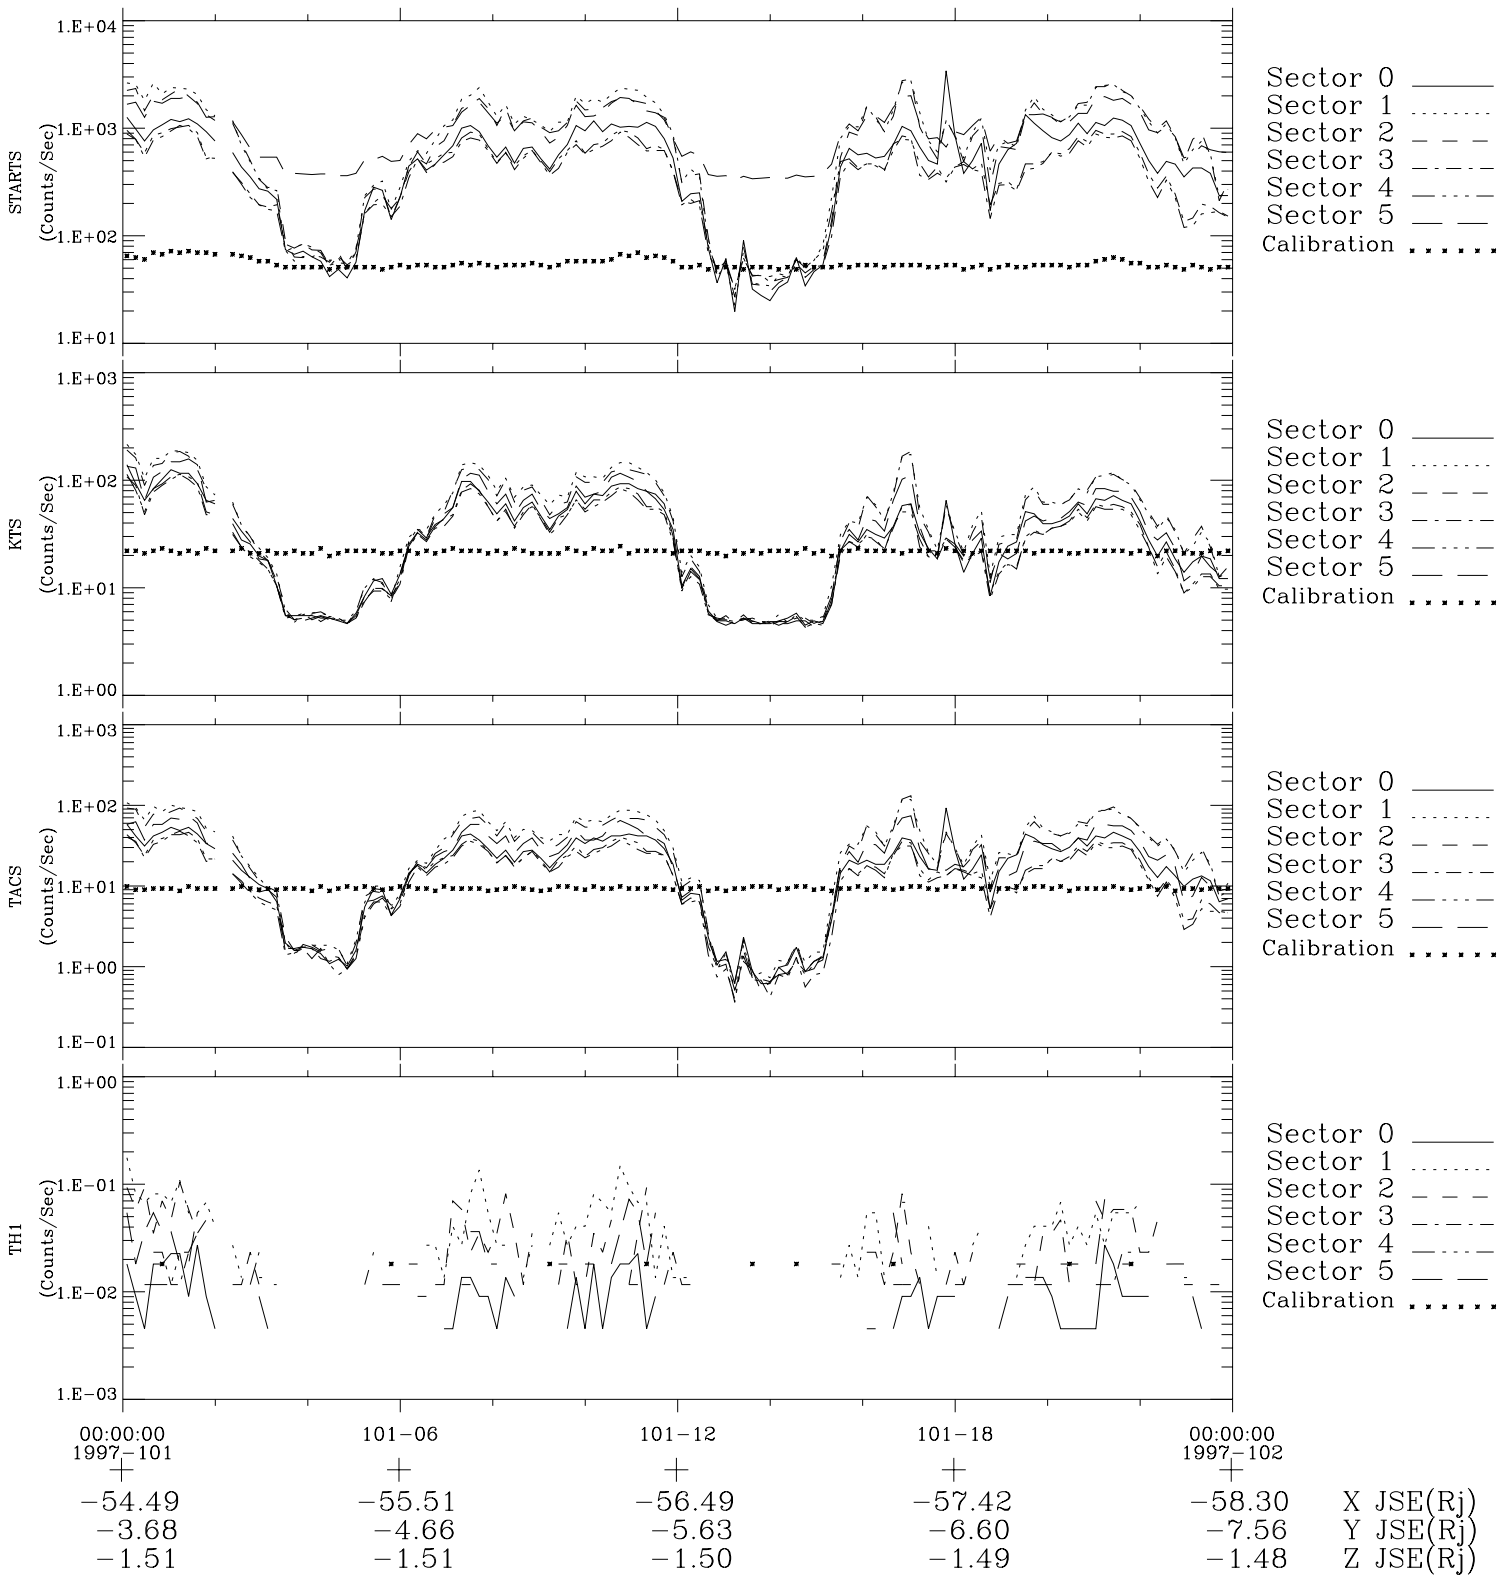

Galileo EPD Real-Time Six-Sector 97101

Software Version: RTLINE_R6 V 1.20
Data Production: 06-03-00
Plot Production: Sat Sep 15 03:29:28 2001

◇ = Jupiter look direction
□ = Corotation look direction