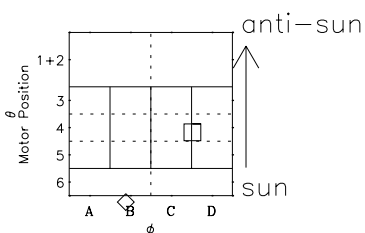

Galileo EPD Real-Time Six-Sector 97101

Software Version: RTLINE_R6 V 1.20
Data Production: 06-03-00
Plot Production: Sat Sep 15 03:29:28 2001

◇ = Jupiter look direction
□ = Corotation look direction