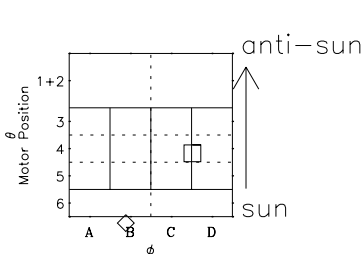

# Galileo EPD Real-Time Six-Sector 97101

Software Version: RTLINE\_R6 V 1.20  
Data Production: 06-03-00  
Plot Production: Sat Sep 15 03:29:27 2001

◇ = Jupiter look direction  
□ = Corotation look direction