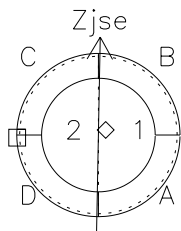

# Galileo EPD Real-Time Six-Sector 97101

Software Version: RTLINE\_R6 V 1.20  
Data Production: 06-03-00  
Plot Production: Sat Sep 15 03:29:27 2001

◇ = Jupiter look direction  
□ = Corotation look direction