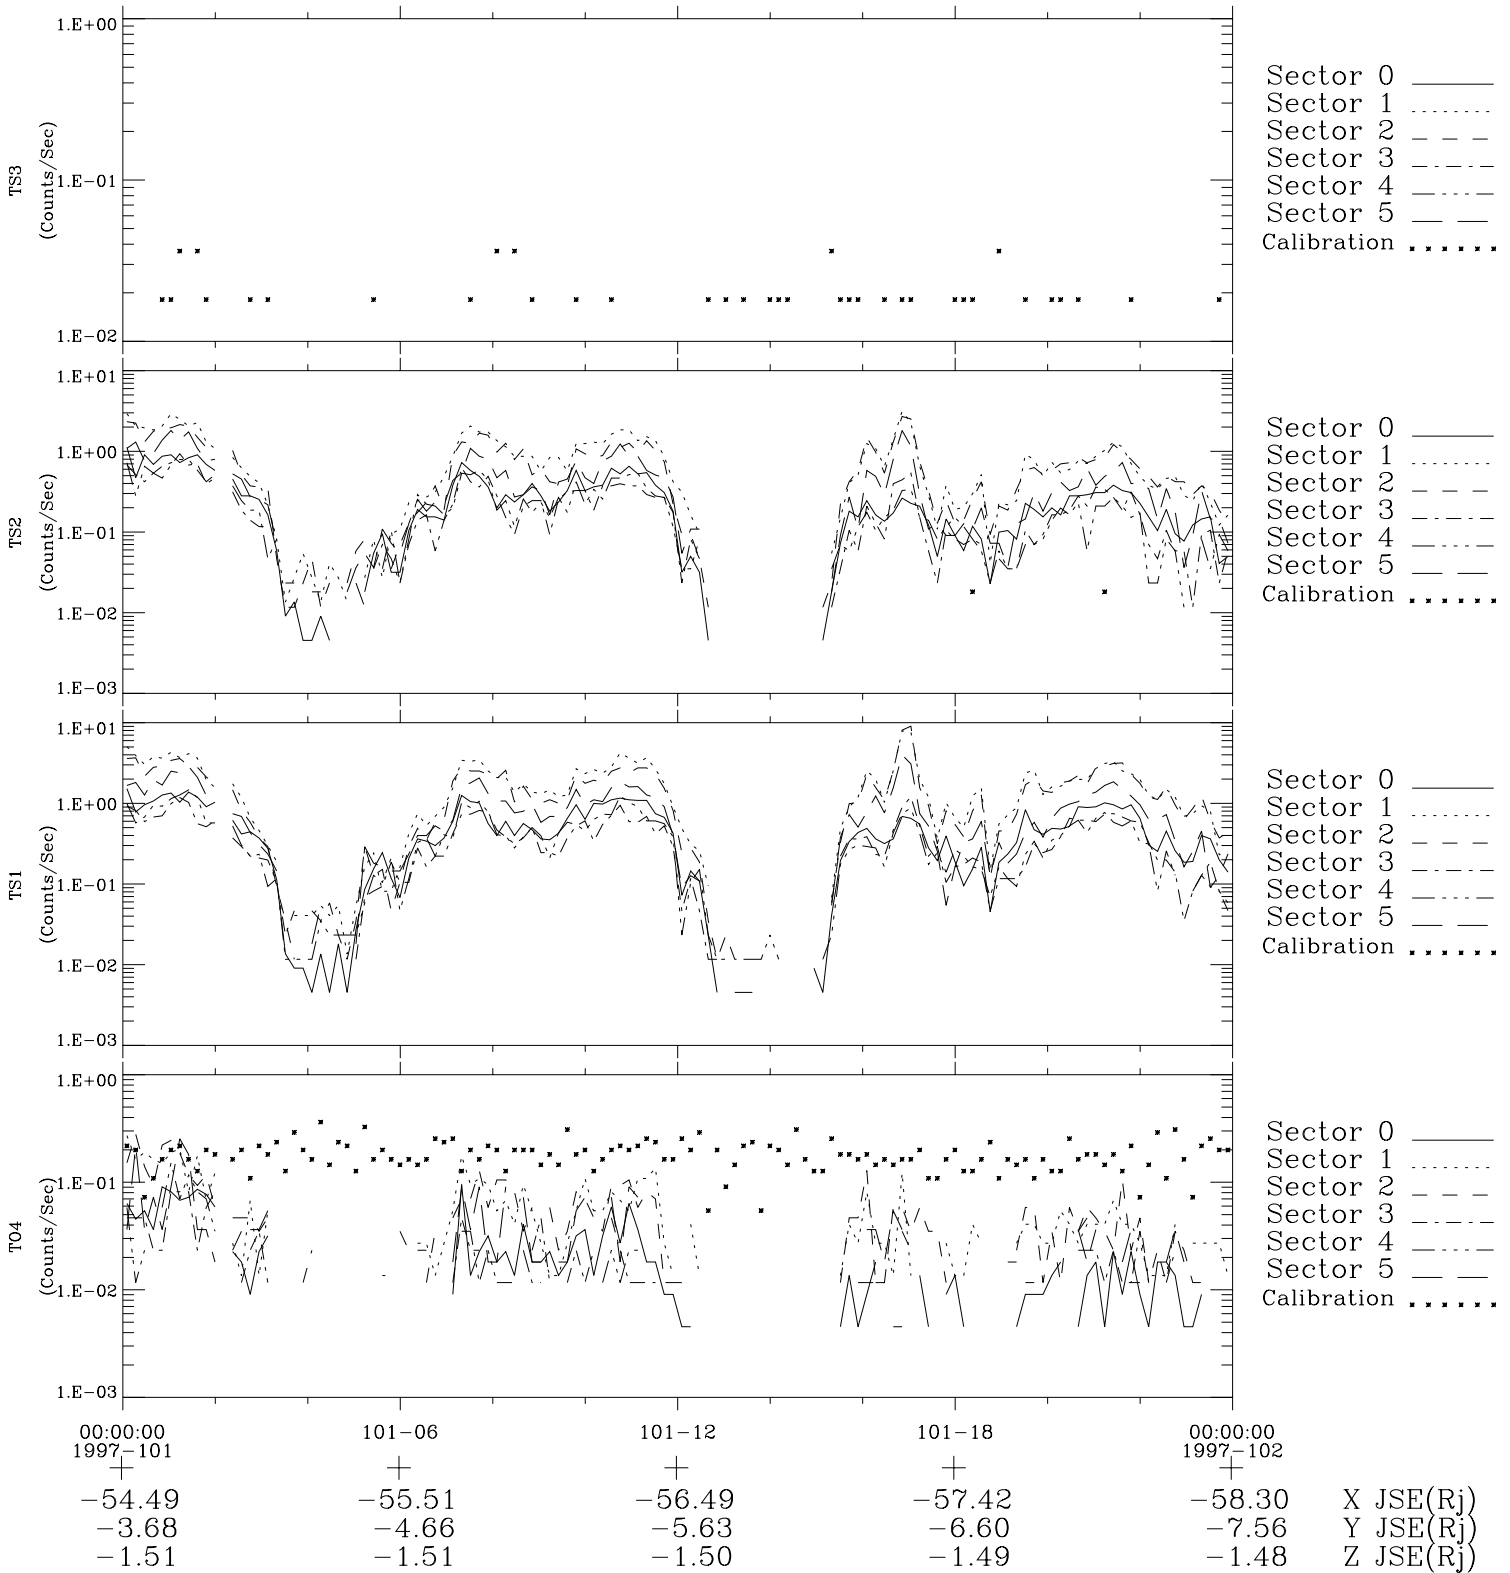

# Galileo EPD Real-Time Six-Sector 97101

Software Version: RTLINE\_R6 V 1.20  
Data Production: 06-03-00  
Plot Production: Sat Sep 15 03:29:27 2001

◇ = Jupiter look direction  
□ = Corotation look direction