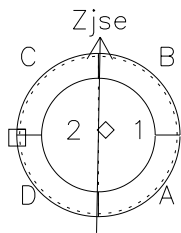

# Galileo EPD Real-Time Six-Sector 97101

Software Version: RTLINE\_R6 V 1.20  
Data Production: 06-03-00  
Plot Production: Sat Sep 15 03:29:26 2001

◇ = Jupiter look direction  
□ = Corotation look direction