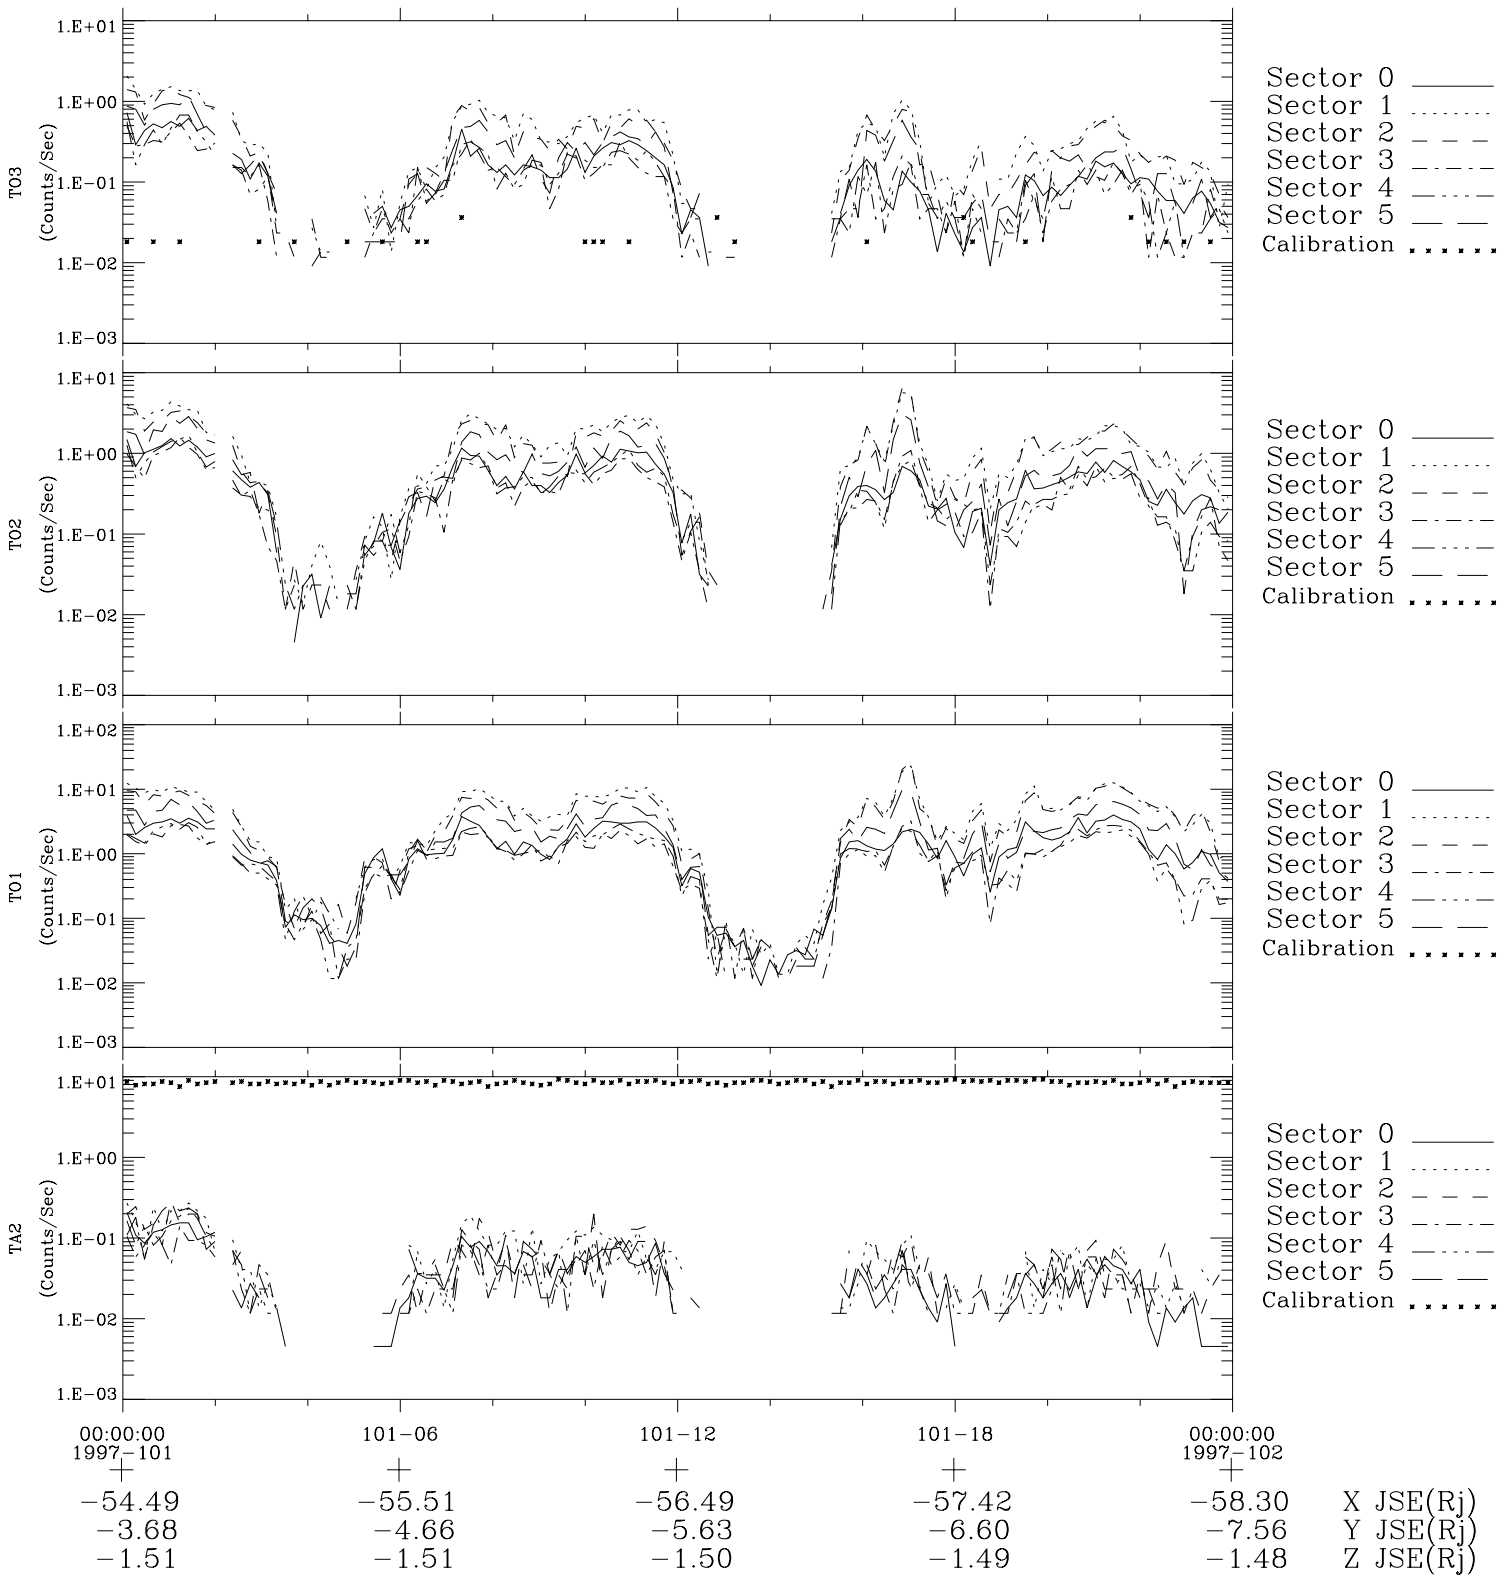

# Galileo EPD Real-Time Six-Sector 97101

Software Version: RTLINE\_R6 V 1.20  
Data Production: 06-03-00  
Plot Production: Sat Sep 15 03:29:26 2001

◇ = Jupiter look direction  
□ = Corotation look direction