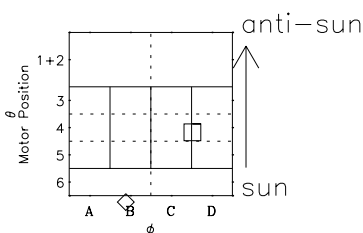

# Galileo EPD Real-Time Six-Sector 97101

Software Version: RTLINE\_R6 V 1.20  
Data Production: 06-03-00  
Plot Production: Sat Sep 15 03:29:26 2001

◇ = Jupiter look direction  
□ = Corotation look direction