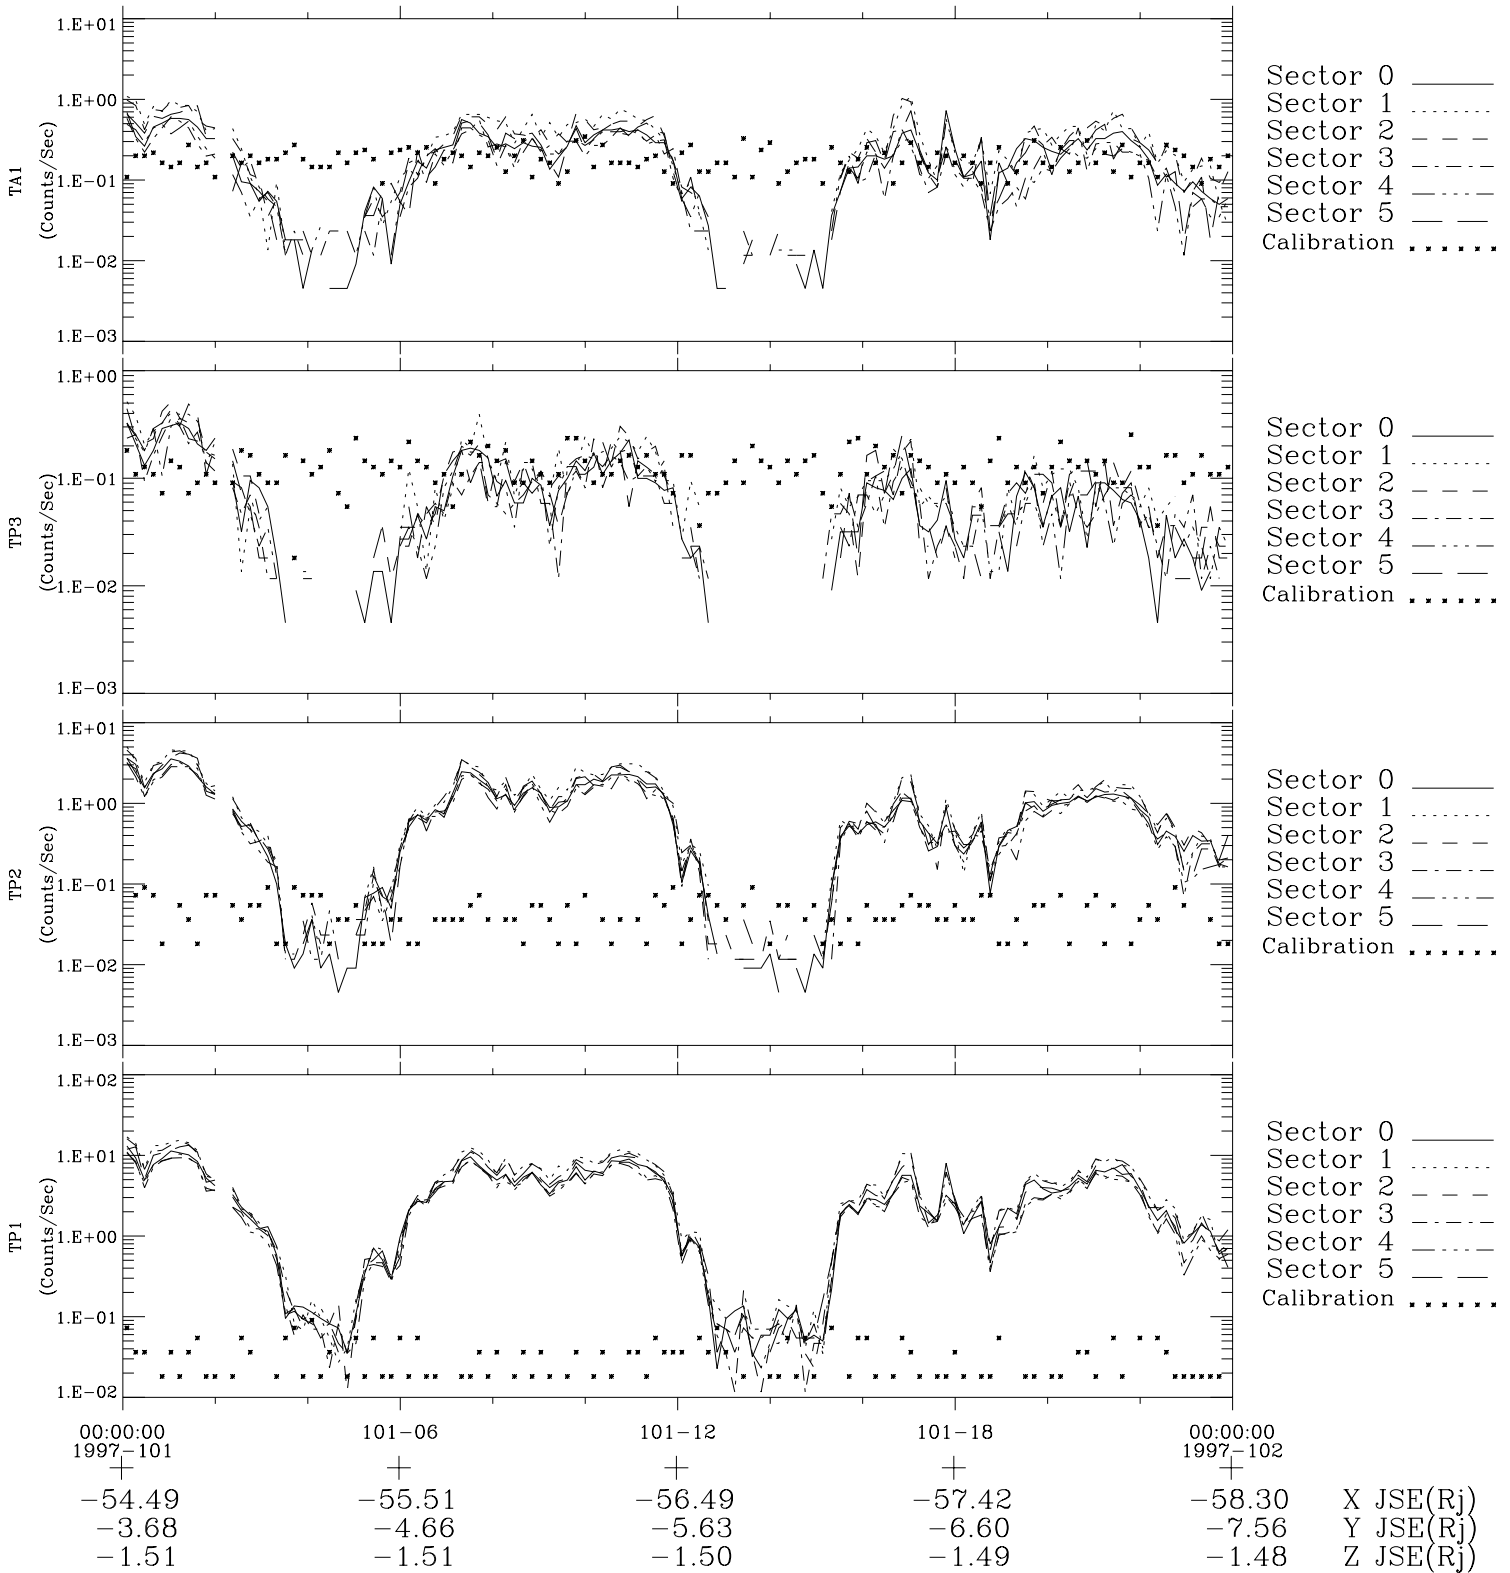

Galileo EPD Real-Time Six-Sector 97101

Software Version: RTLINE_R6 V 1.20
Data Production: 06-03-00
Plot Production: Sat Sep 15 03:29:26 2001

◇ = Jupiter look direction
□ = Corotation look direction