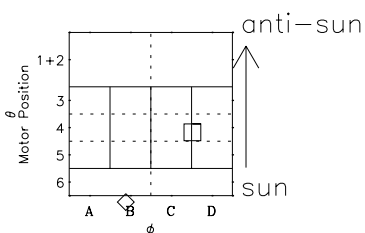

Galileo EPD Real-Time Six-Sector 97101

Software Version: RTLINE_R6 V 1.20
Data Production: 06-03-00
Plot Production: Sat Sep 15 03:29:26 2001

◇ = Jupiter look direction
□ = Corotation look direction