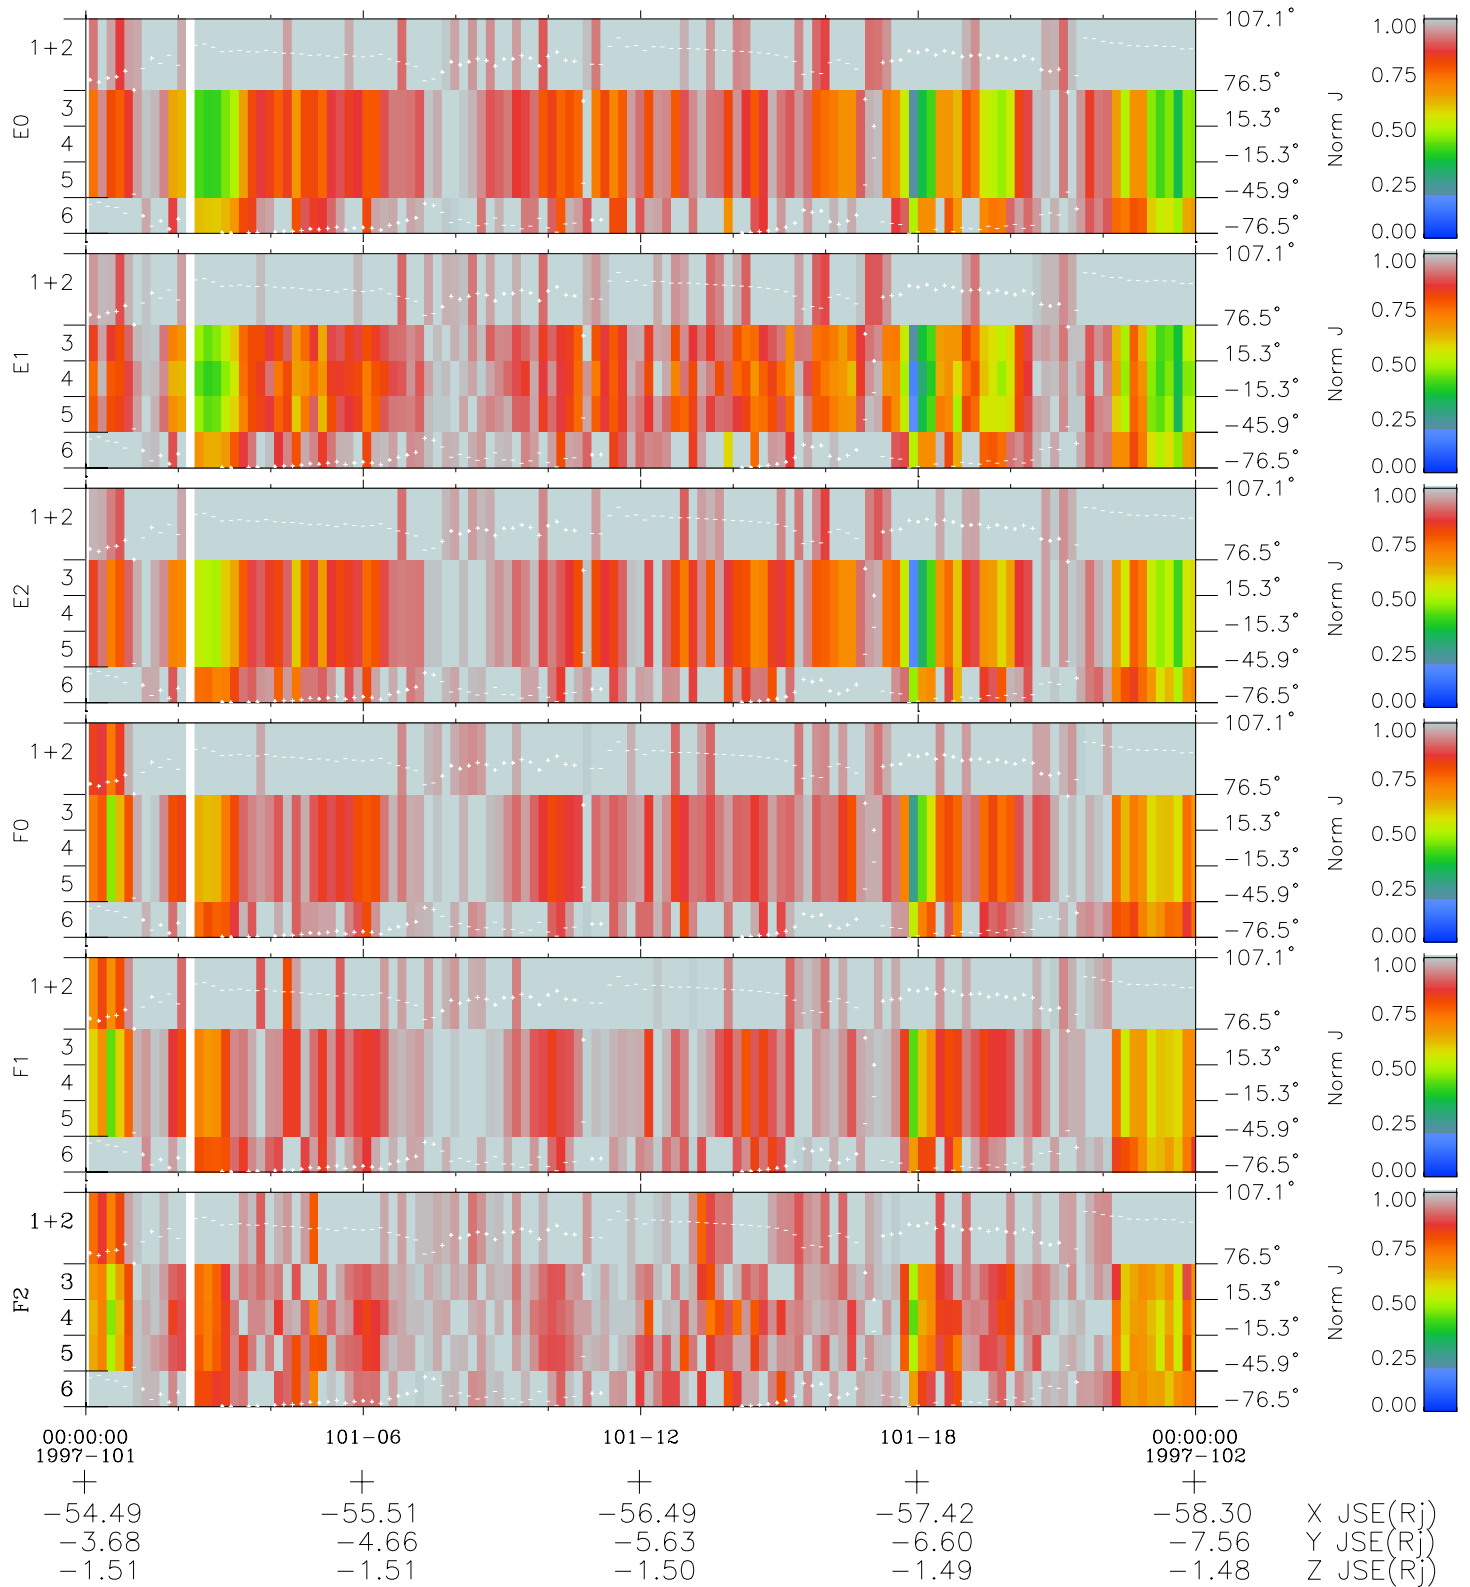

# Galileo EPD Real Elevation Anisotropies 97101

Software Version: RTELEV\_NORM V 1.20  
Data Production: 06-03-00  
Plot Production: Sat Sep 15 03:28:37 2001  
Color File: wondr3  
Geofactor File: 1.1

◇ = Jupiter look direction  
□ = Corotation look direction