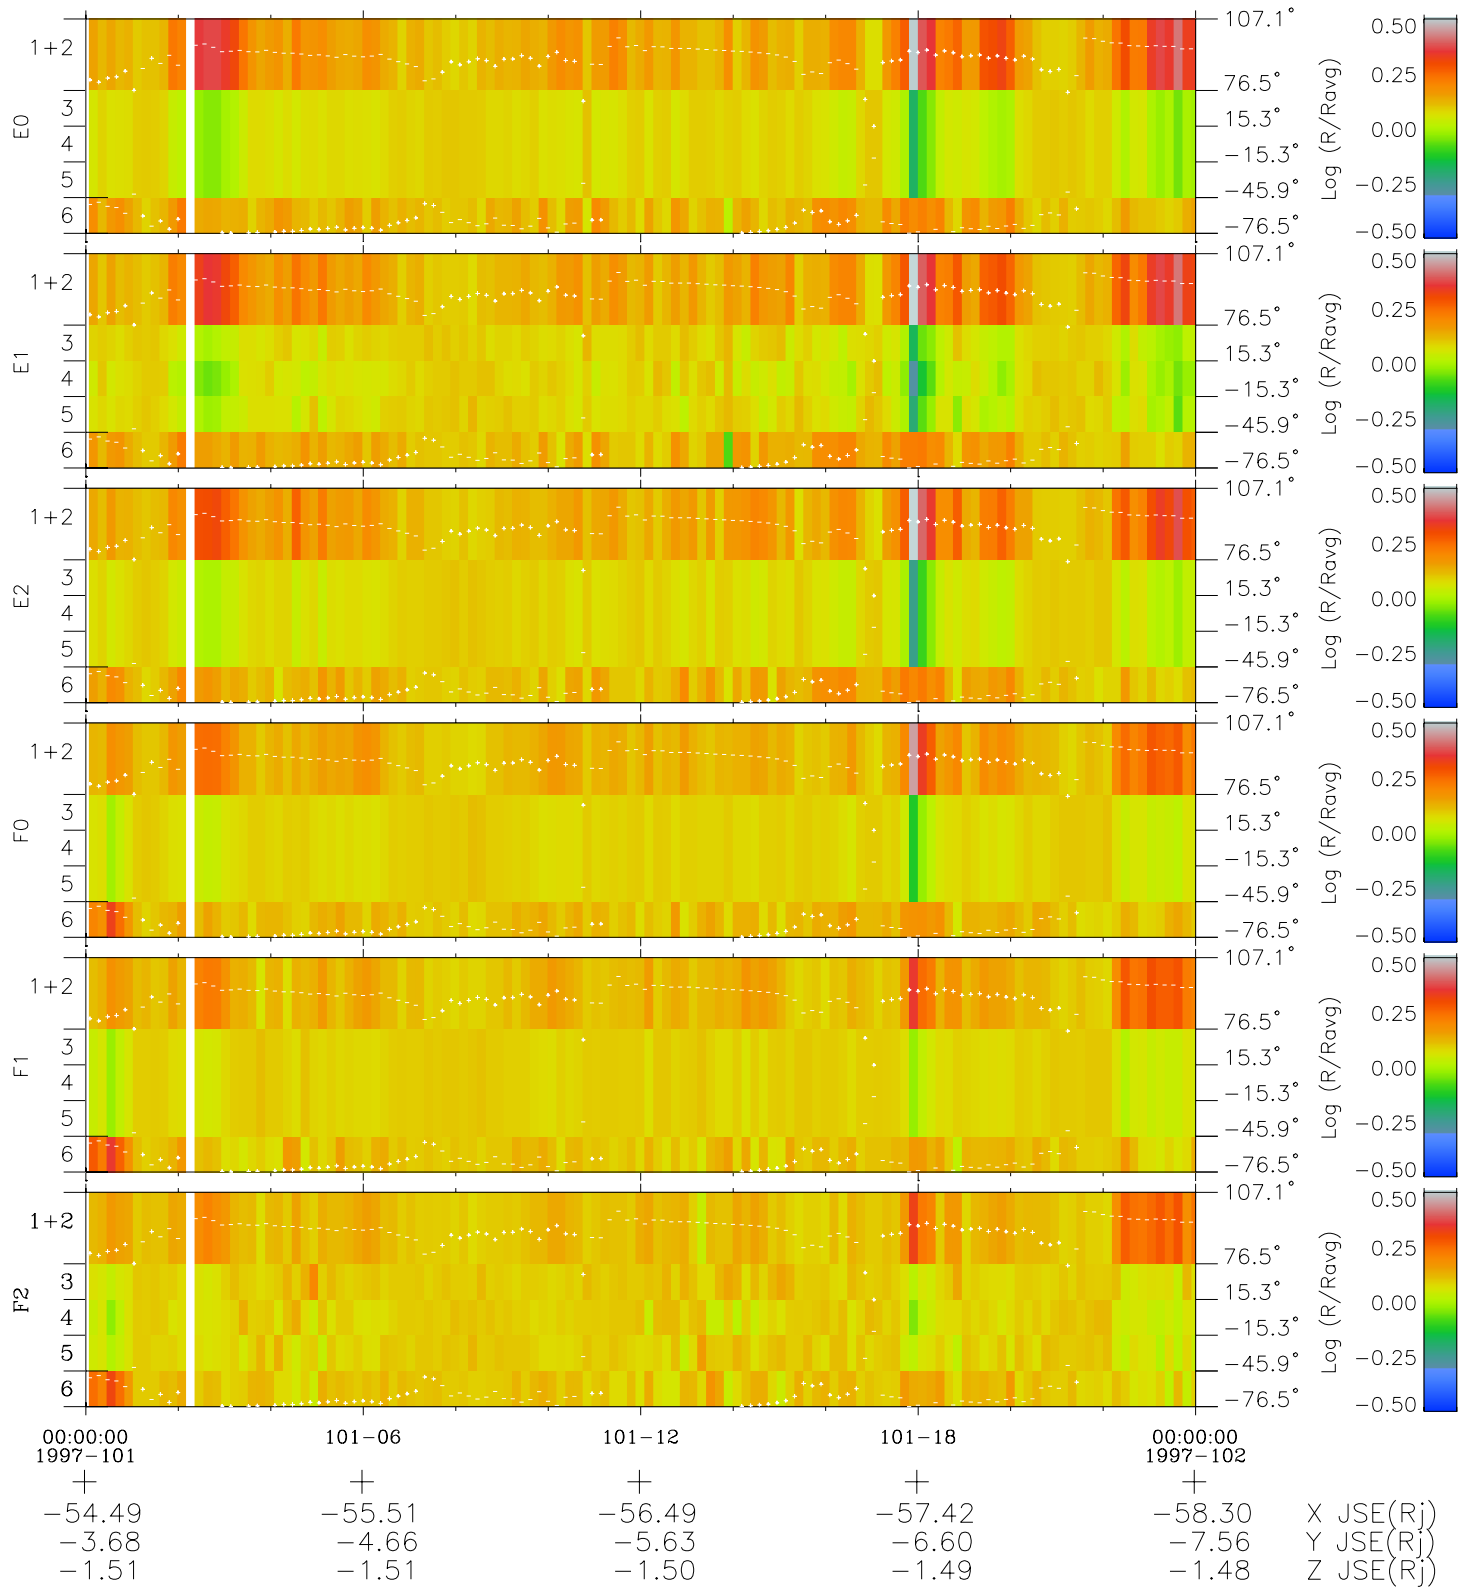

Galileo EPD Real Elevation Anisotropies 97101

Software Version: RTELEV_MEAN V 1.20
 Data Production: 06-03-00
 Plot Production: Sat Sep 15 03:28:13 2001
 Color File: wondr3
 Geofactor File: 1.1

- ◇ = Jupiter look direction
- = Corotation look direction