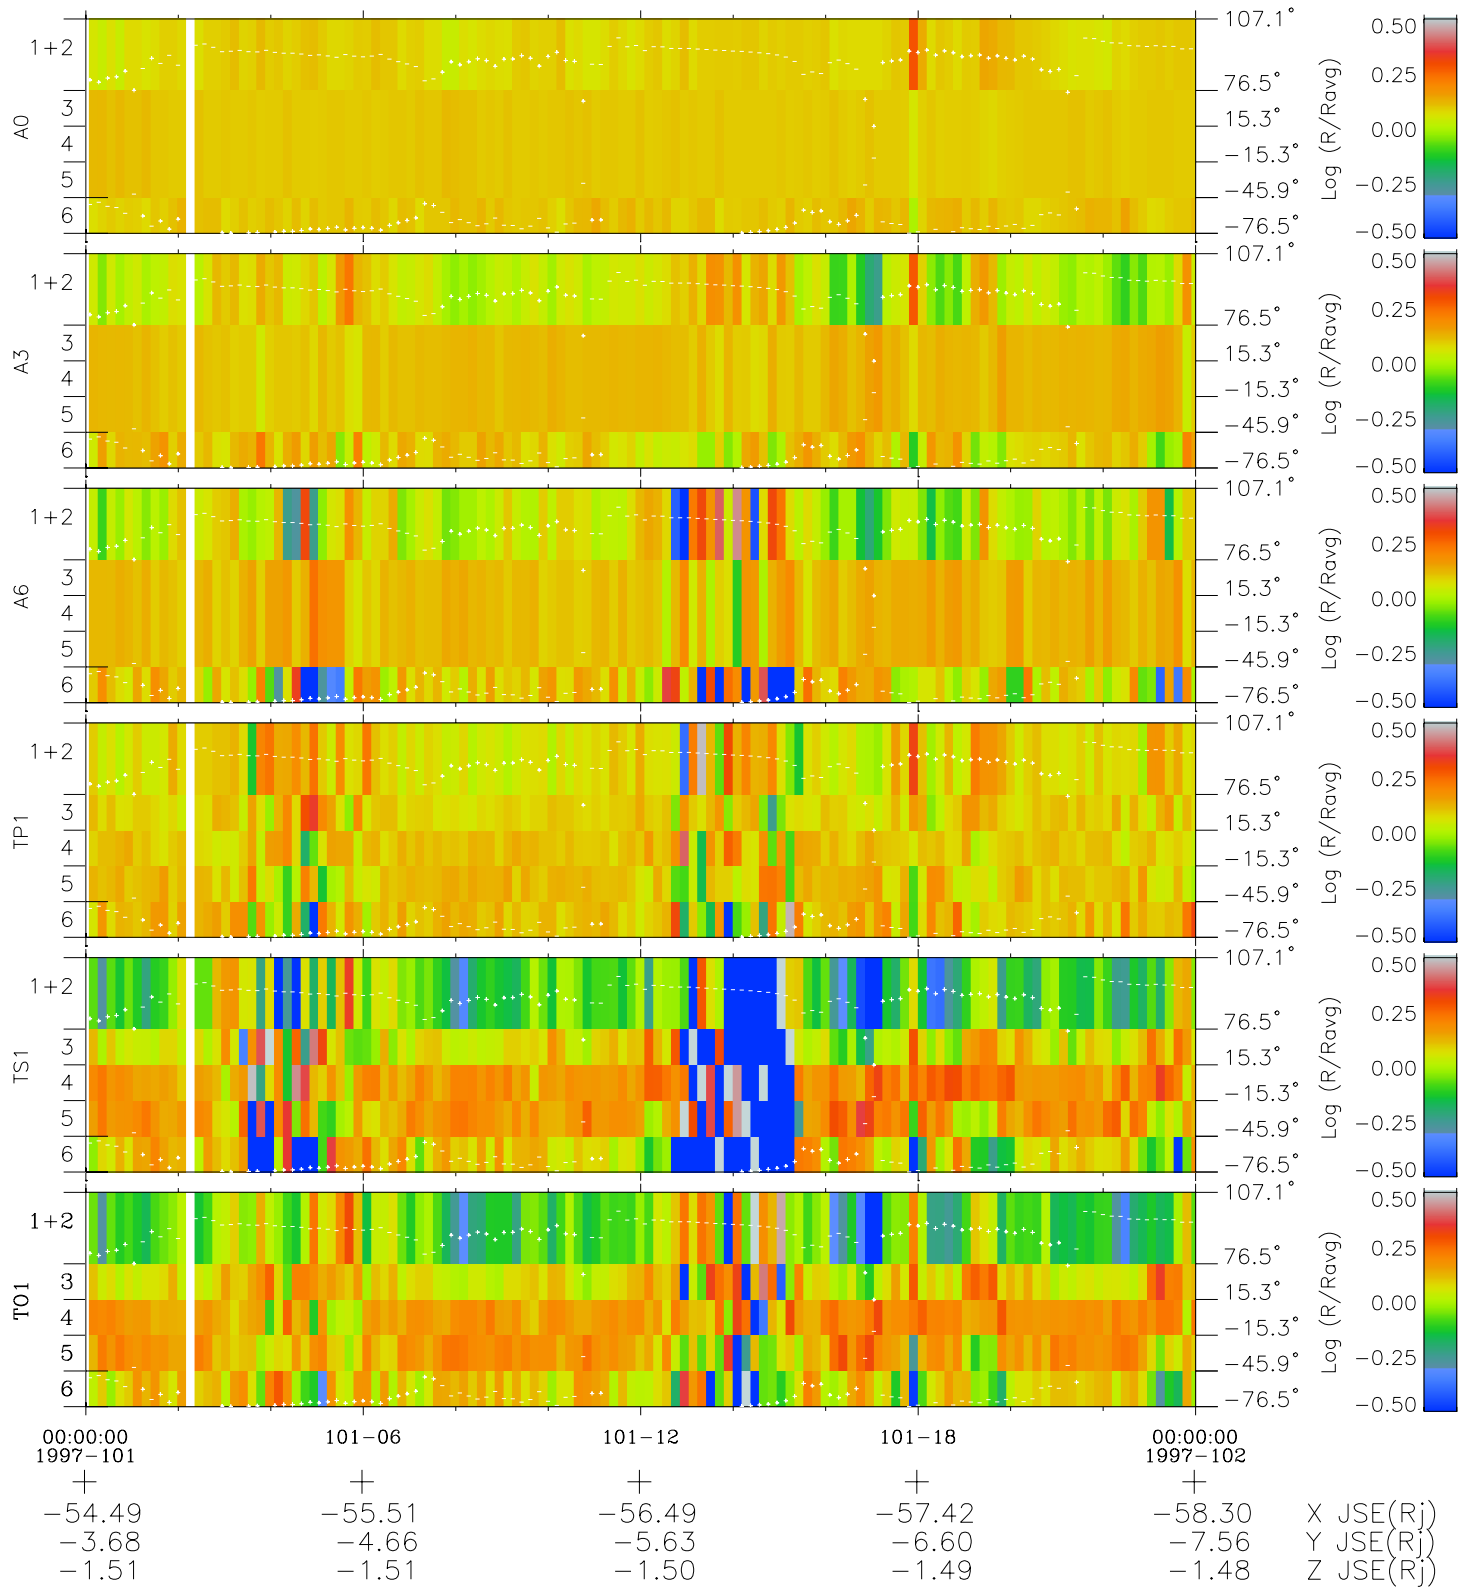

Galileo EPD Real Elevation Anisotropies 97101

Software Version: RTELEV_MEAN V 1.20
 Data Production: 06-03-00
 Plot Production: Sat Sep 15 03:28:07 2001
 Color File: wondr3
 Geofactor File: 1.1

- ◇ = Jupiter look direction
- = Corotation look direction