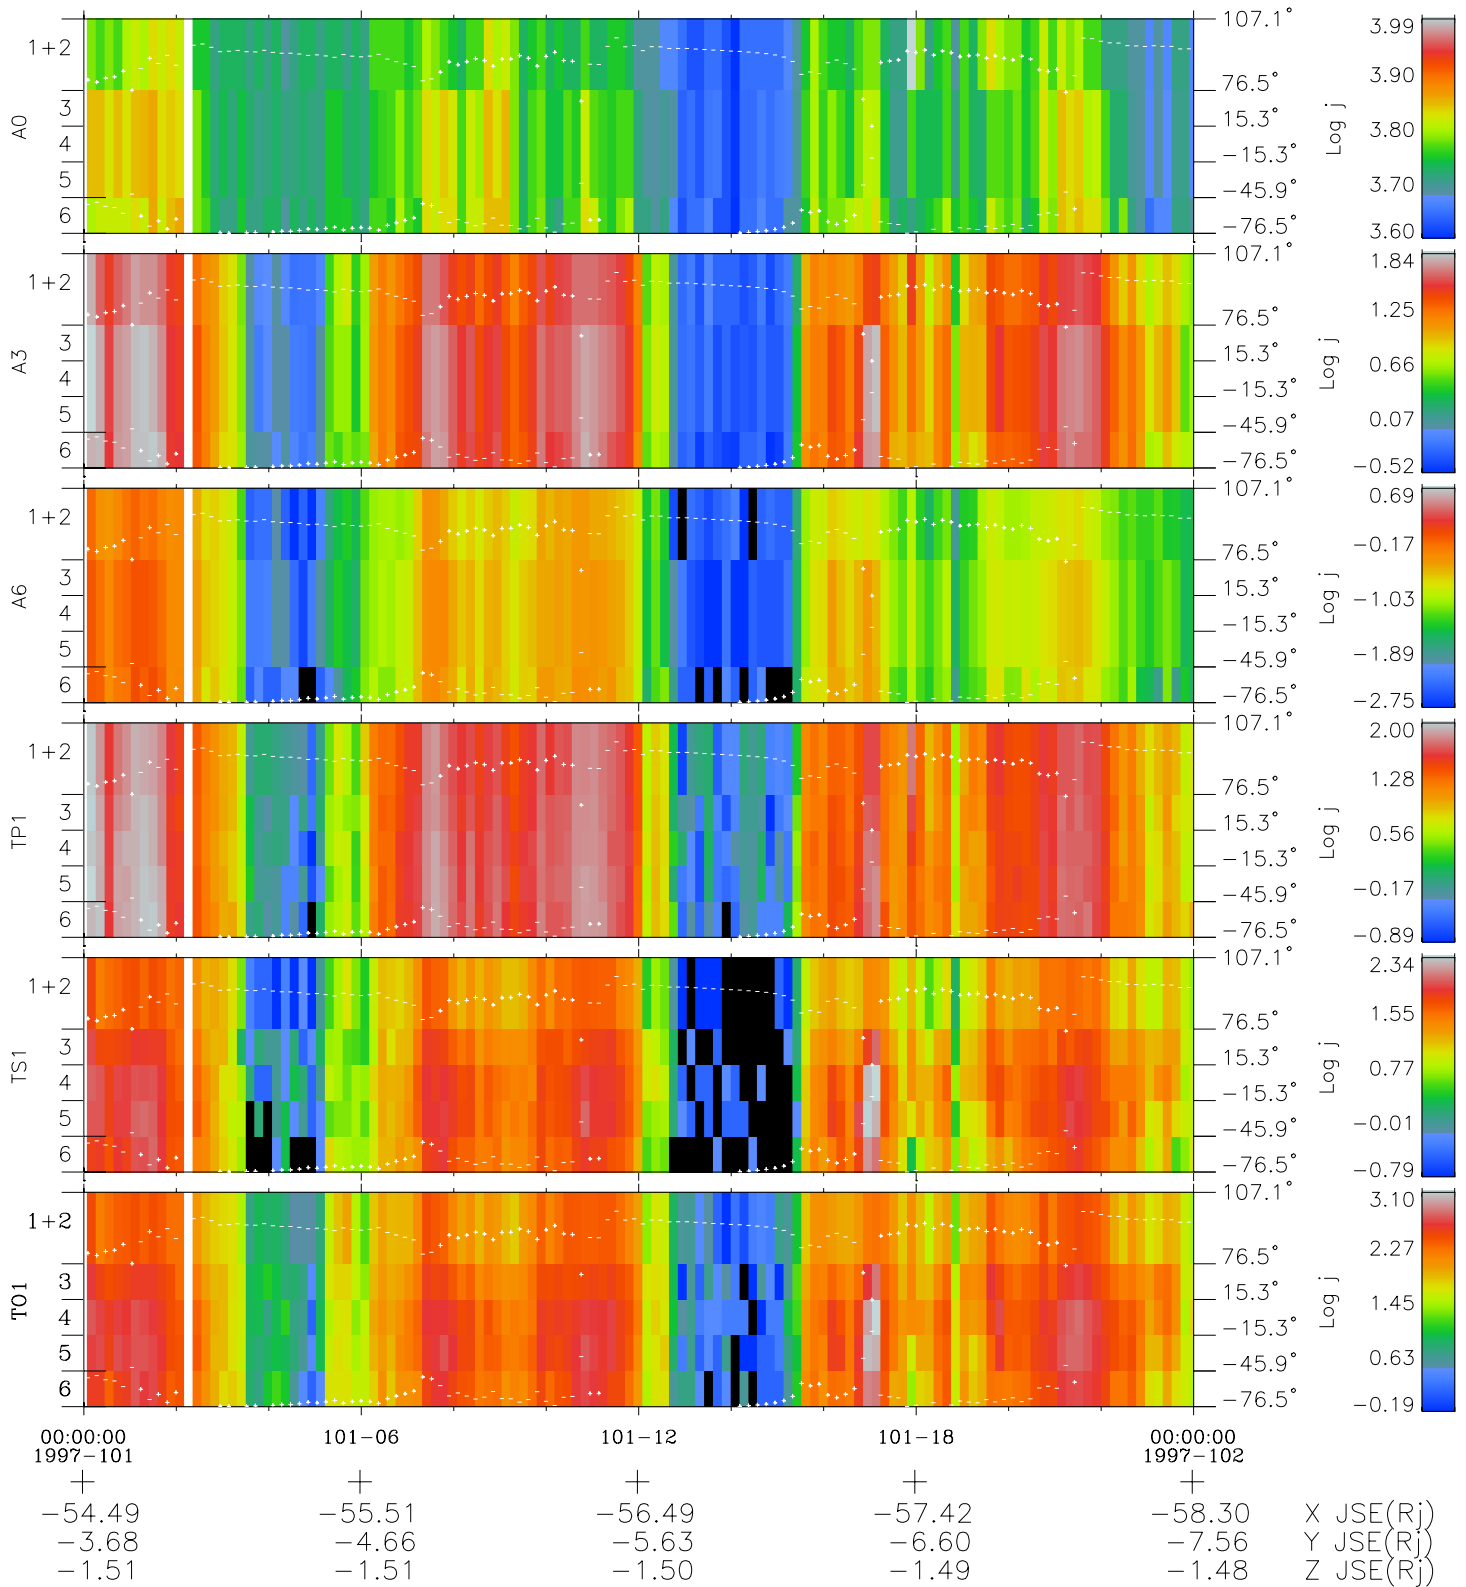

Galileo EPD Real Elevation Anisotropies 97101

Software Version: RTELEV_FLUX V 1.20
 Data Production: 06-03-00
 Plot Production: Sat Sep 15 03:28:19 2001
 Color File: wondr3
 Geofactor File: 1.1

- ◇ = Jupiter look direction
- = Corotation look direction