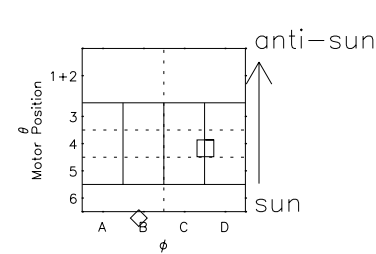

Galileo EPD Real Time Azimuth Anisotropies 97101

Software Version: RTAZIM_FLUX V 1.20
Data Production: 06-03-00
Plot Production: Sat Sep 15 03:28:55 2001
Color File: wondr3
Geofactor File: 1.1

◇ = Jupiter look direction
□ = Corotation look direction