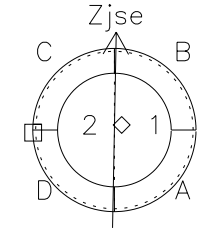

Galileo EPD Real Time Azimuth Anisotropies 97101

Software Version: RTAZIM_FLUX V 1.20
Data Production: 06-03-00
Plot Production: Sat Sep 15 03:28:55 2001
Color File: wondr3
Geofactor File: 1.1

◇ = Jupiter look direction
□ = Corotation look direction