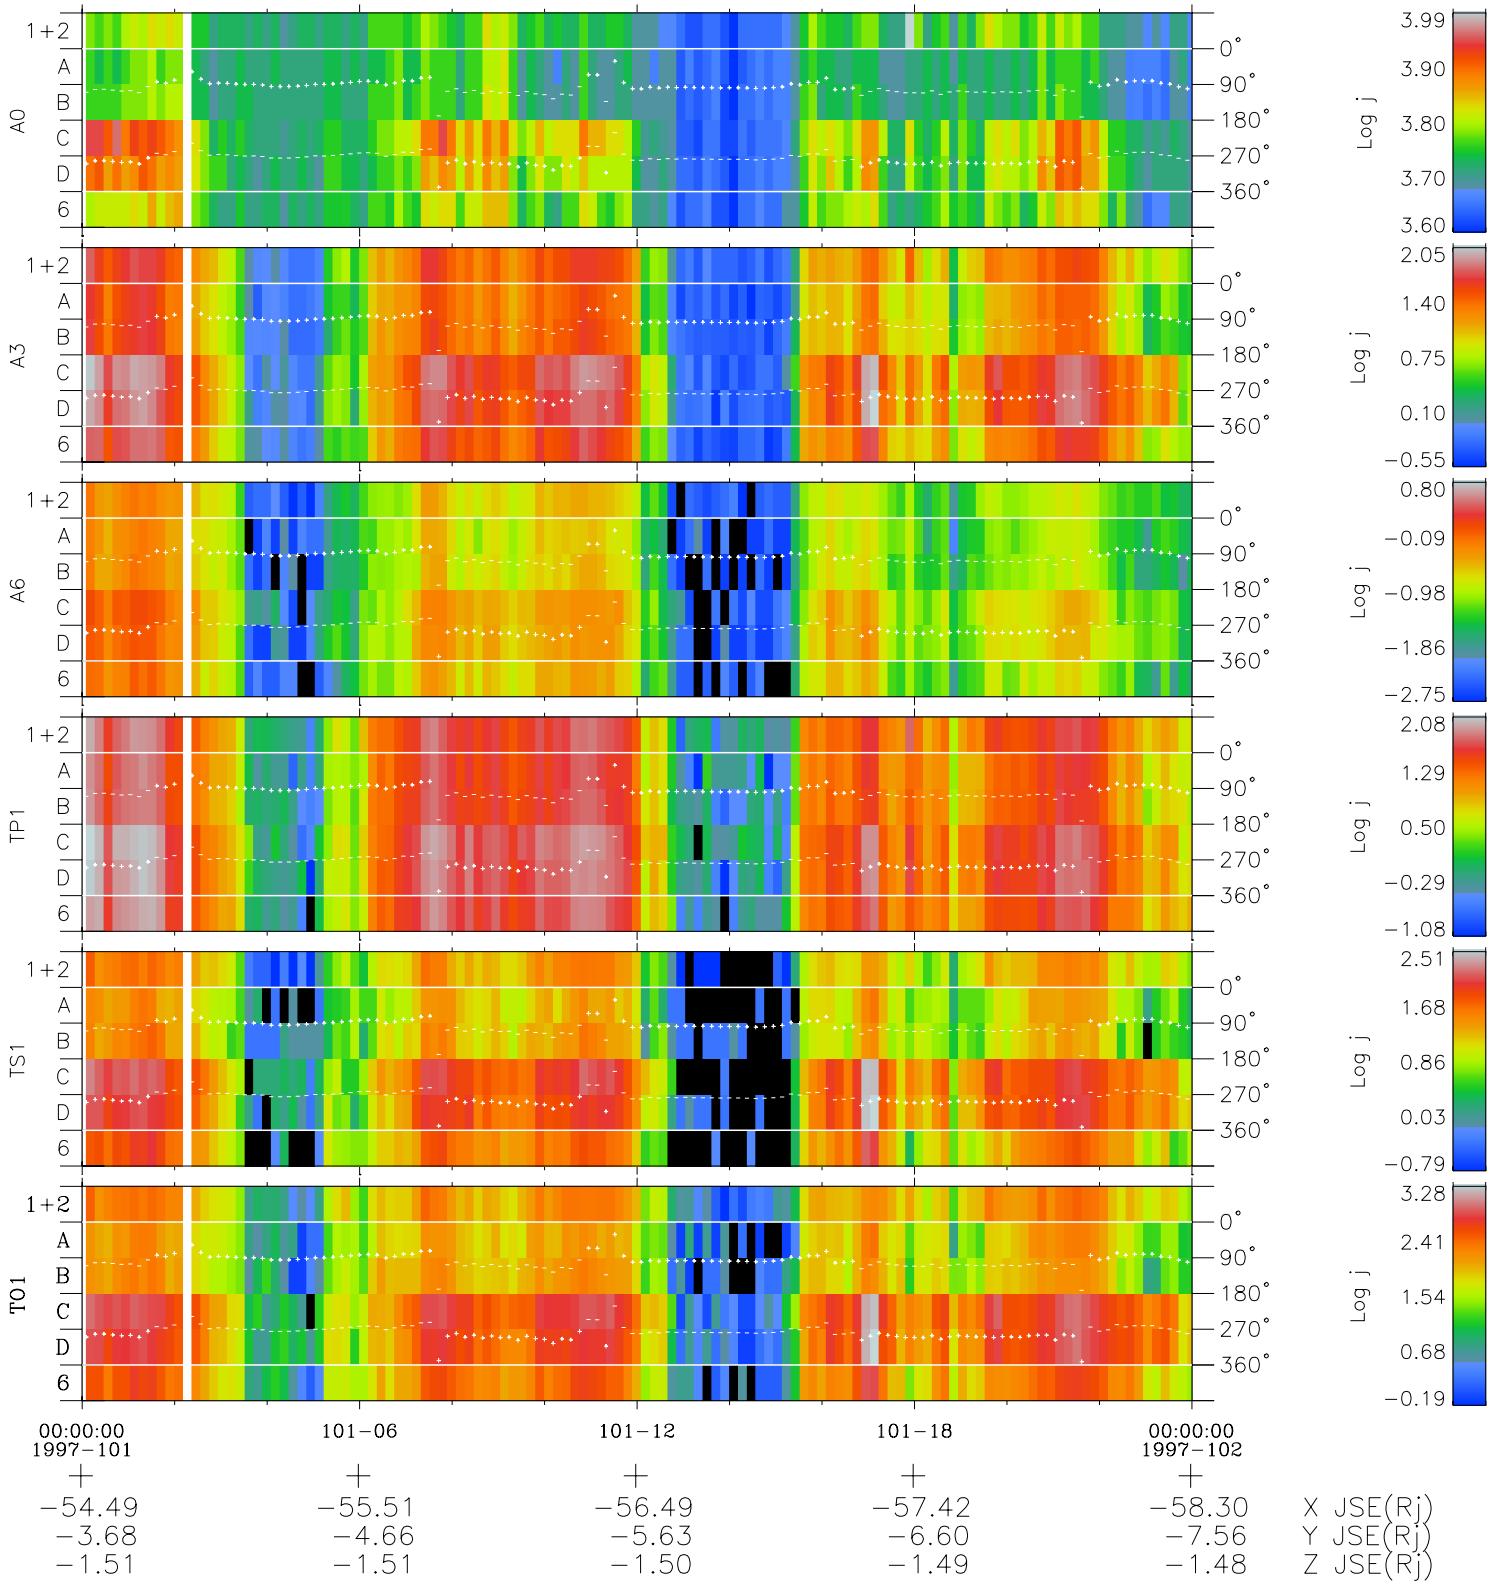

Galileo EPD Real Time Azimuth Anisotropies 97101

Software Version: RTAZIM_FLUX V 1.20
Data Production: 06-03-00
Plot Production: Sat Sep 15 03:28:55 2001
Color File: wondr3
Geofactor File: 1.1

◇ = Jupiter look direction
□ = Corotation look direction