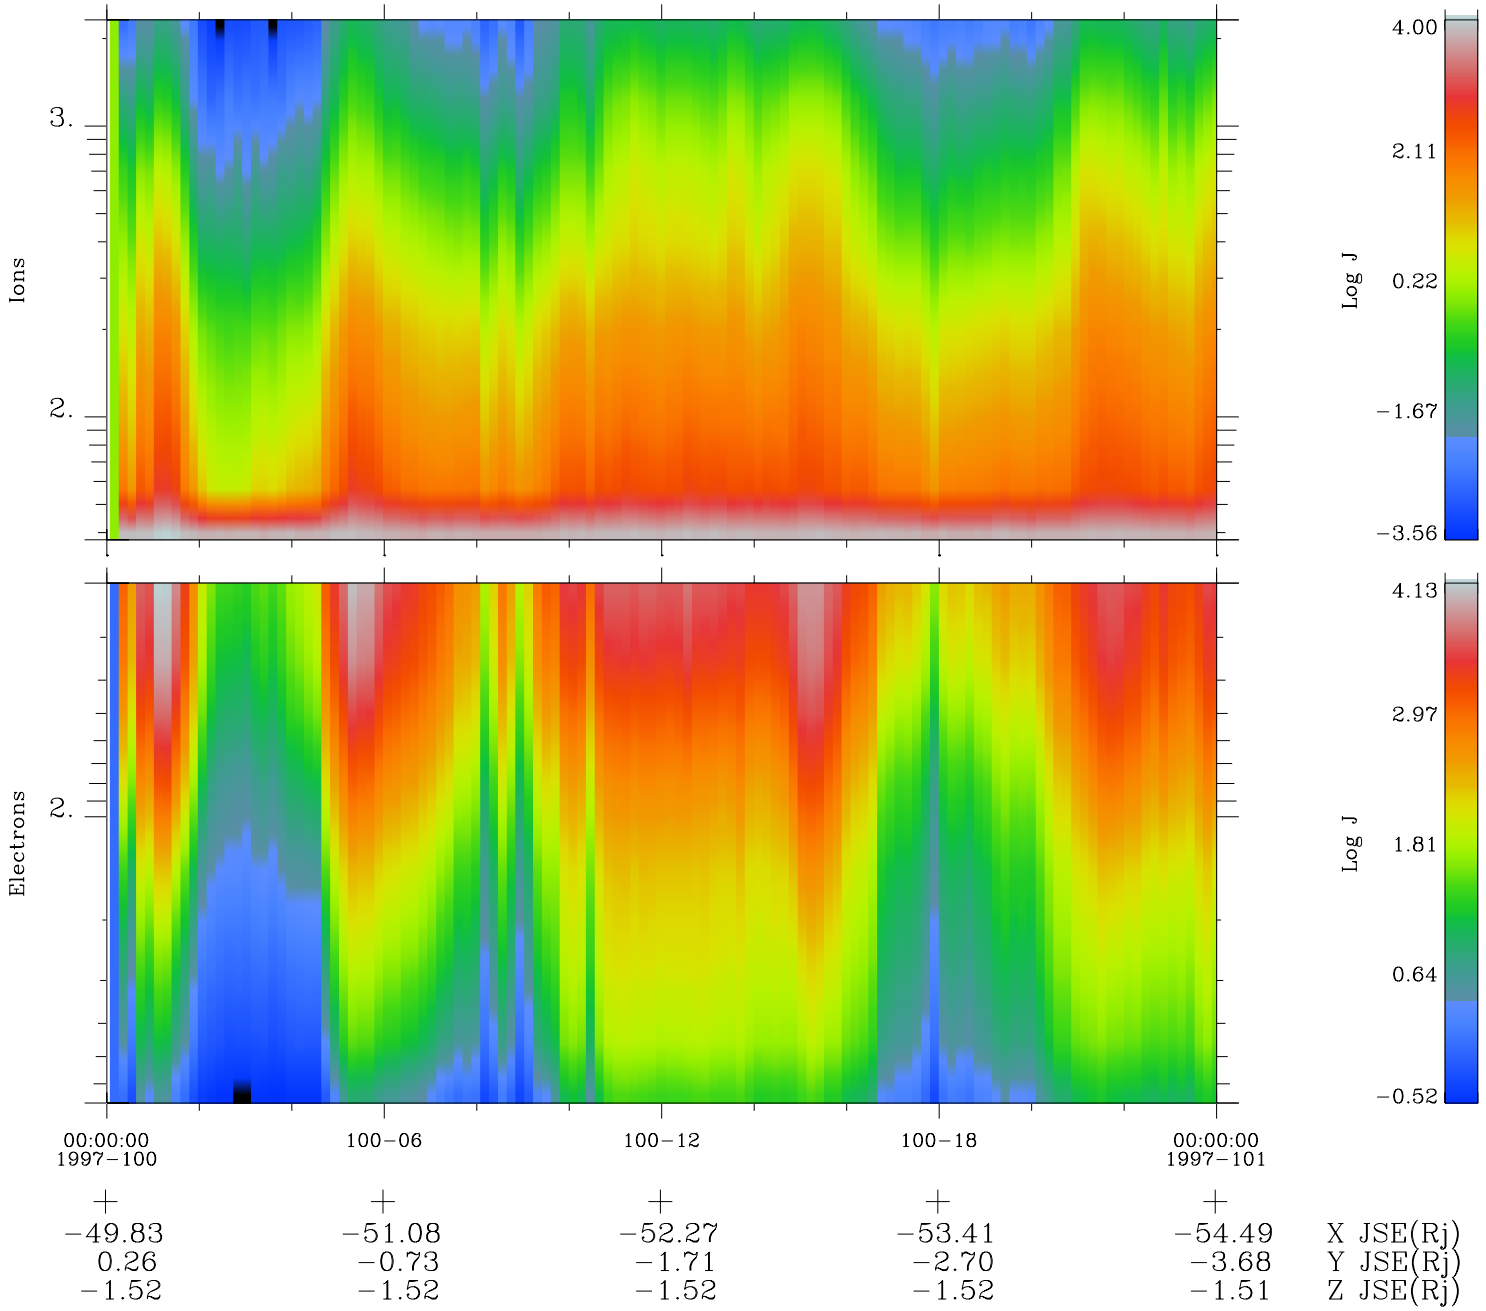

Galileo EPD Real Time Omni Spectrum 97100

Software Version: RTSPEC_OMNI V 1.20
 Data Production: 06-03-00
 Plot Production: Sat Sep 15 03:19:04 2001
 Color File: wondr3
 Geofactor File: 1.1

◇ = Jupiter look direction
 □ = Corotation look direction