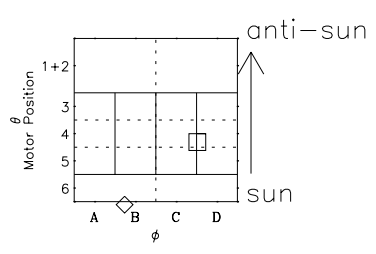

Galileo EPD Real Time Omni Spectrum 97100

Software Version: RTSPEC_OMNI V 1.20
 Data Production: 06-03-00
 Plot Production: Sat Sep 15 03:19:04 2001
 Color File: wondr3
 Geofactor File: 1.1

◇ = Jupiter look direction
 □ = Corotation look direction