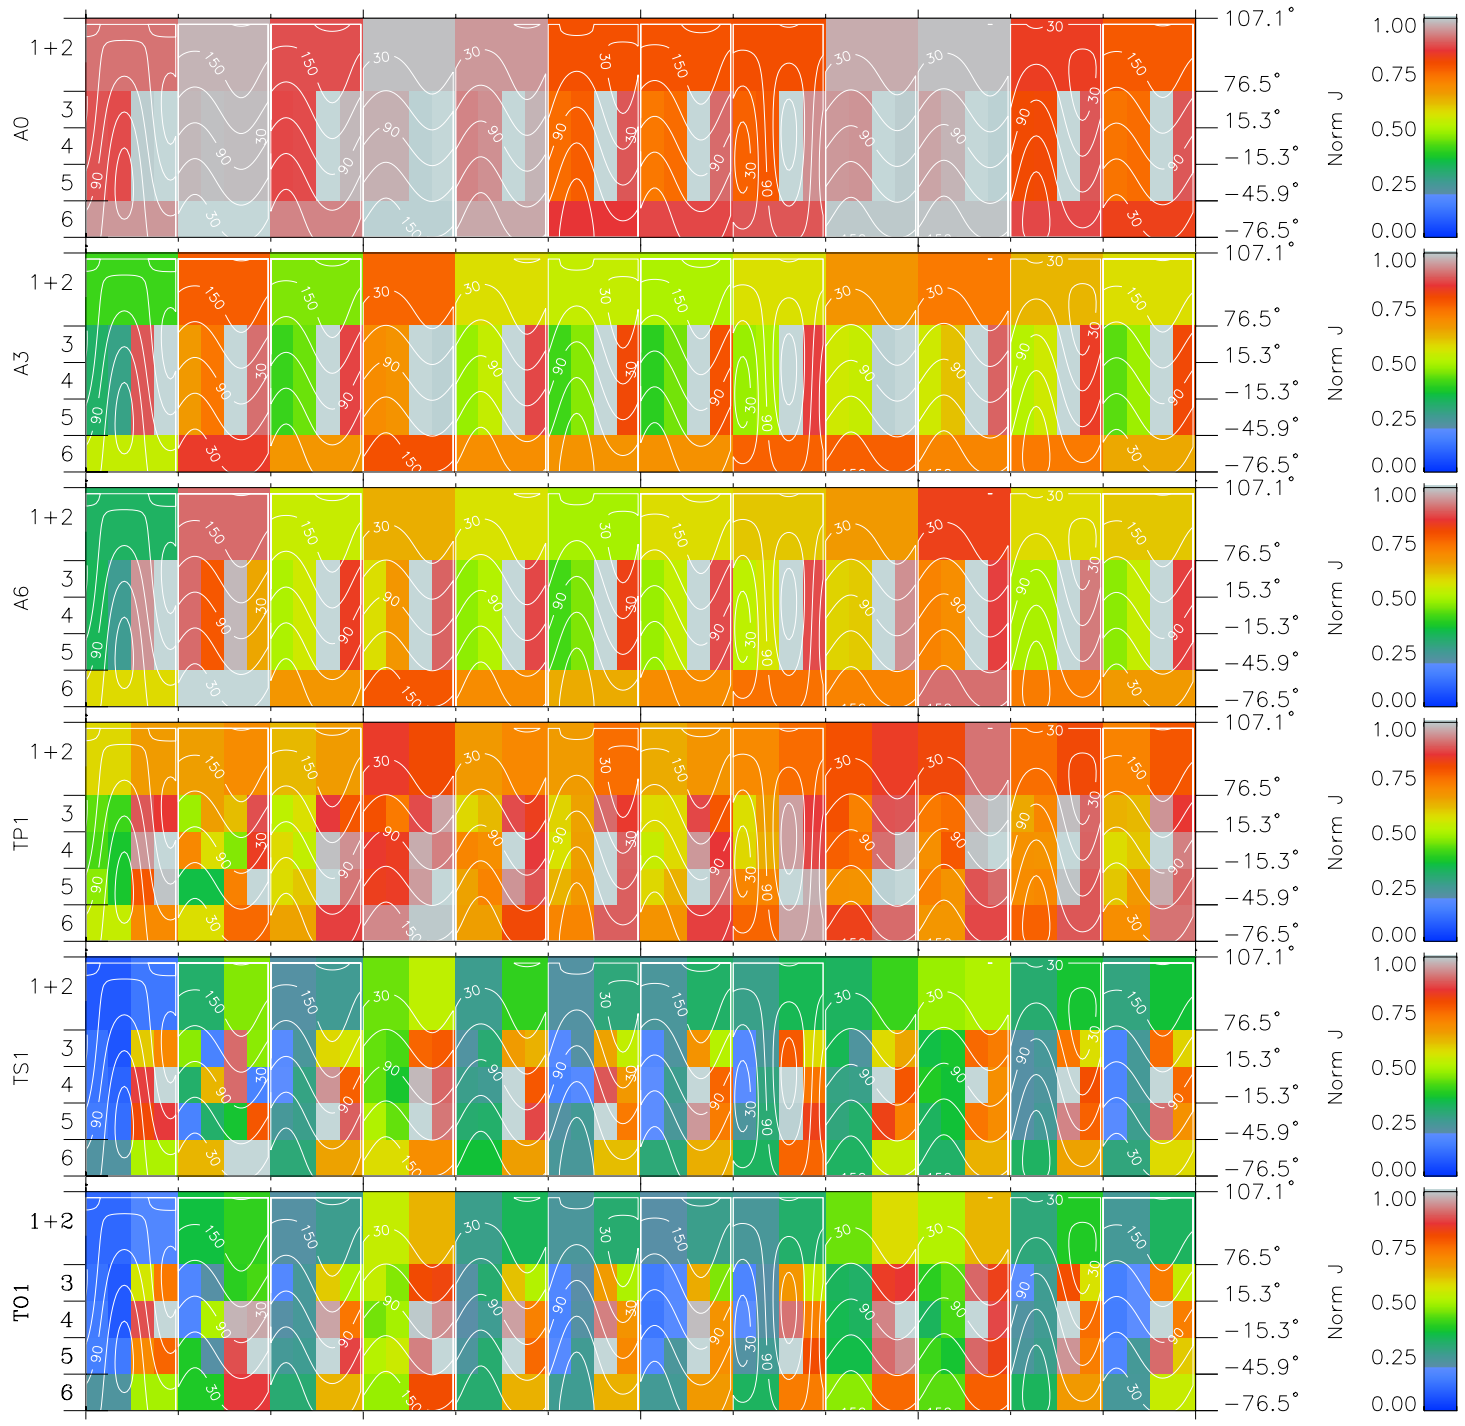

# Galileo EPD Real Time All-Sky Anisotropies 97100

Software Version: RTSKY\_NORM V 1.20  
 Data Production: 06-03-00  
 Plot Production: Sat Sep 15 03:19:43 2001  
 Color File: wondr3  
 Geofactor File: 1.1

00:00:00 1997-100	100-06	100-12	100-18	00:00:00 1997-101	
+	+	+	+	+	X JSE(R <sub>j</sub> )
-49.83	-51.08	-52.27	-53.41	-54.49	Y JSE(R <sub>j</sub> )
0.26	-0.73	-1.71	-2.70	-3.68	Z JSE(R <sub>j</sub> )
-1.52	-1.52	-1.52	-1.52	-1.51	

- ◇ = Jupiter look direction
- = Corotation look direction