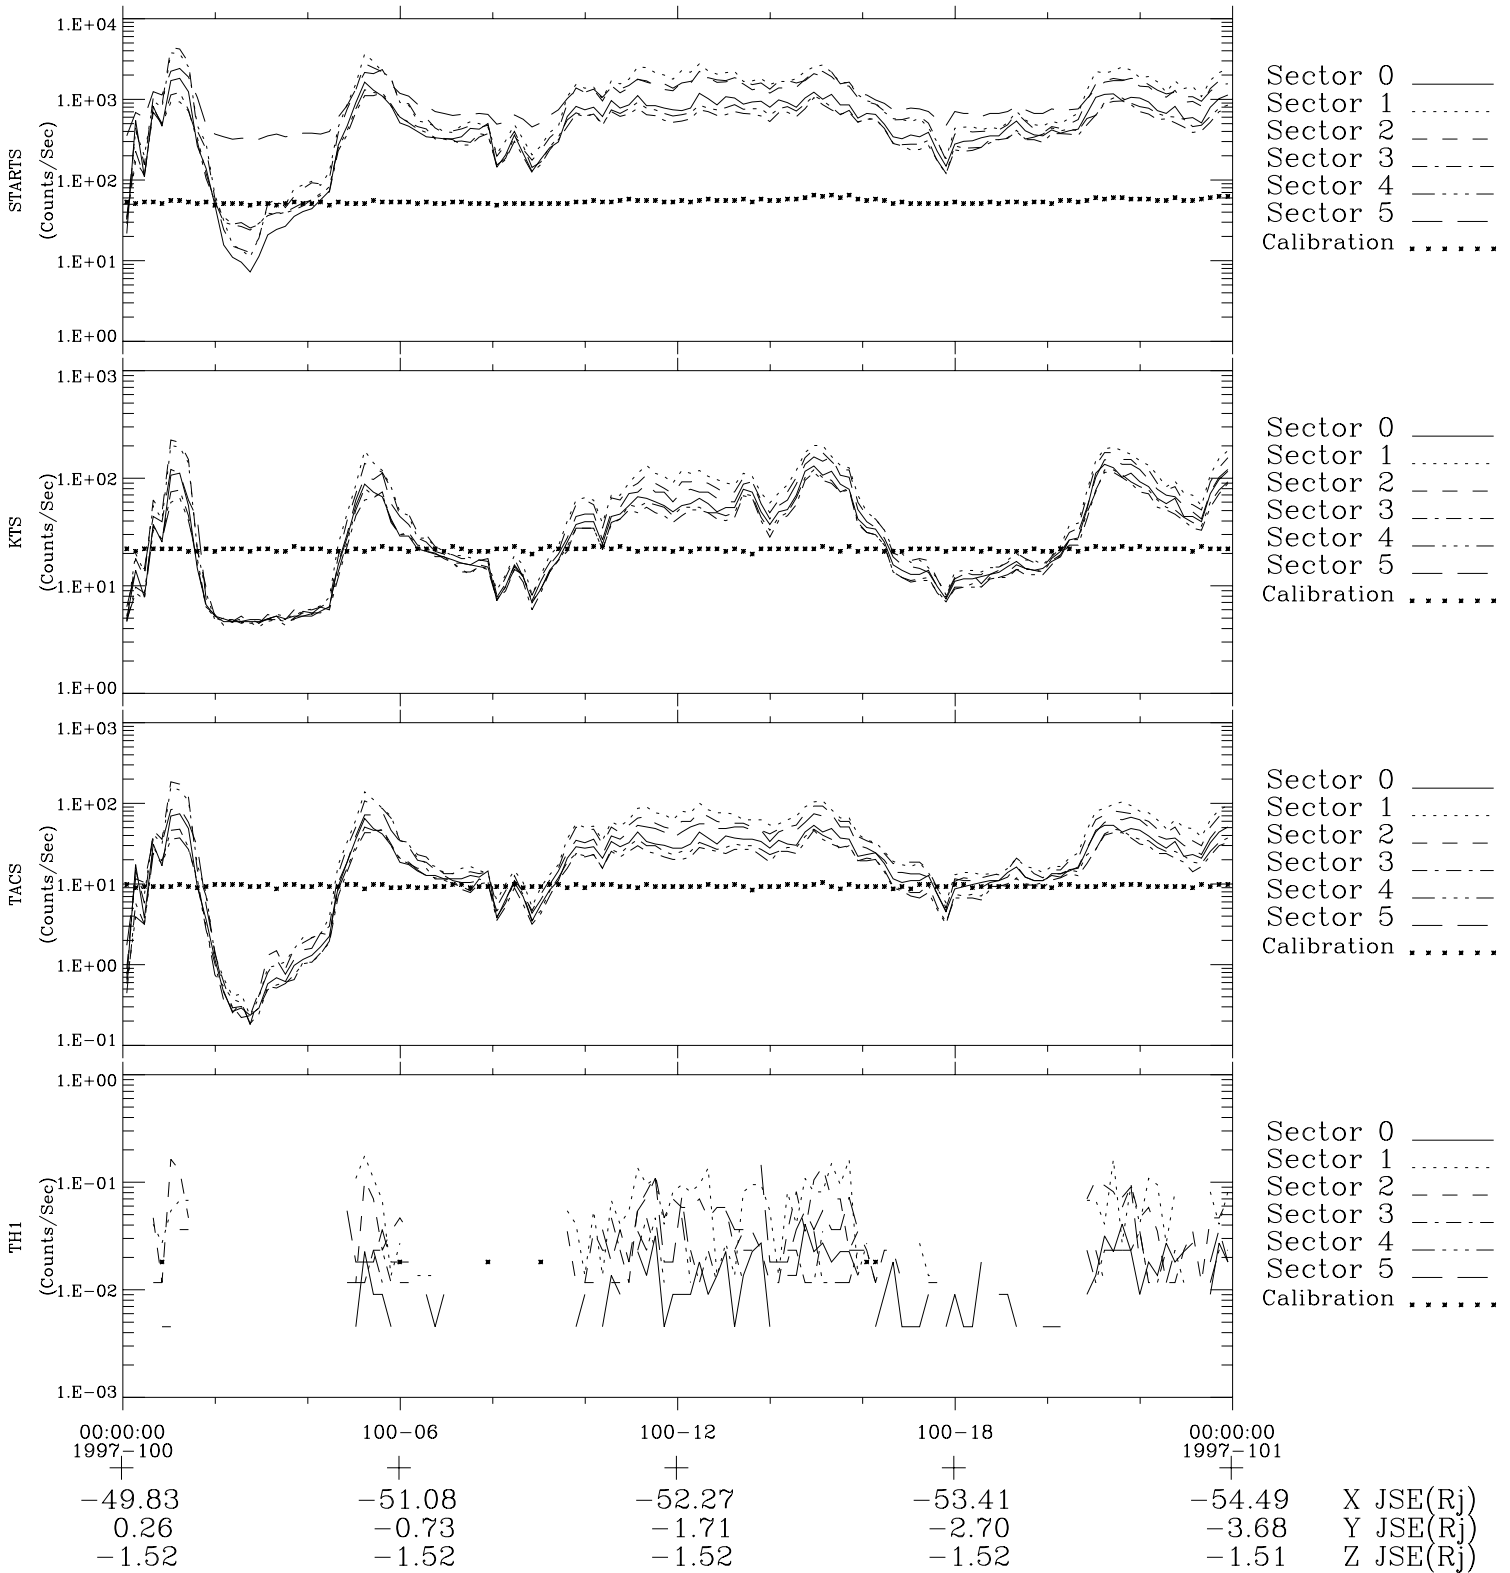

Galileo EPD Real-Time Six-Sector 97100

Software Version: RTLINE_R6 V 1.20
Data Production: 06-03-00
Plot Production: Sat Sep 15 03:21:16 2001

◇ = Jupiter look direction
□ = Corotation look direction