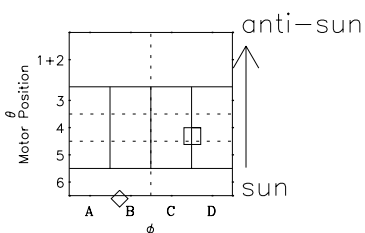

Galileo EPD Real-Time Six-Sector 97100

Software Version: RTLINE_R6 V 1.20
Data Production: 06-03-00
Plot Production: Sat Sep 15 03:21:16 2001

◇ = Jupiter look direction
□ = Corotation look direction