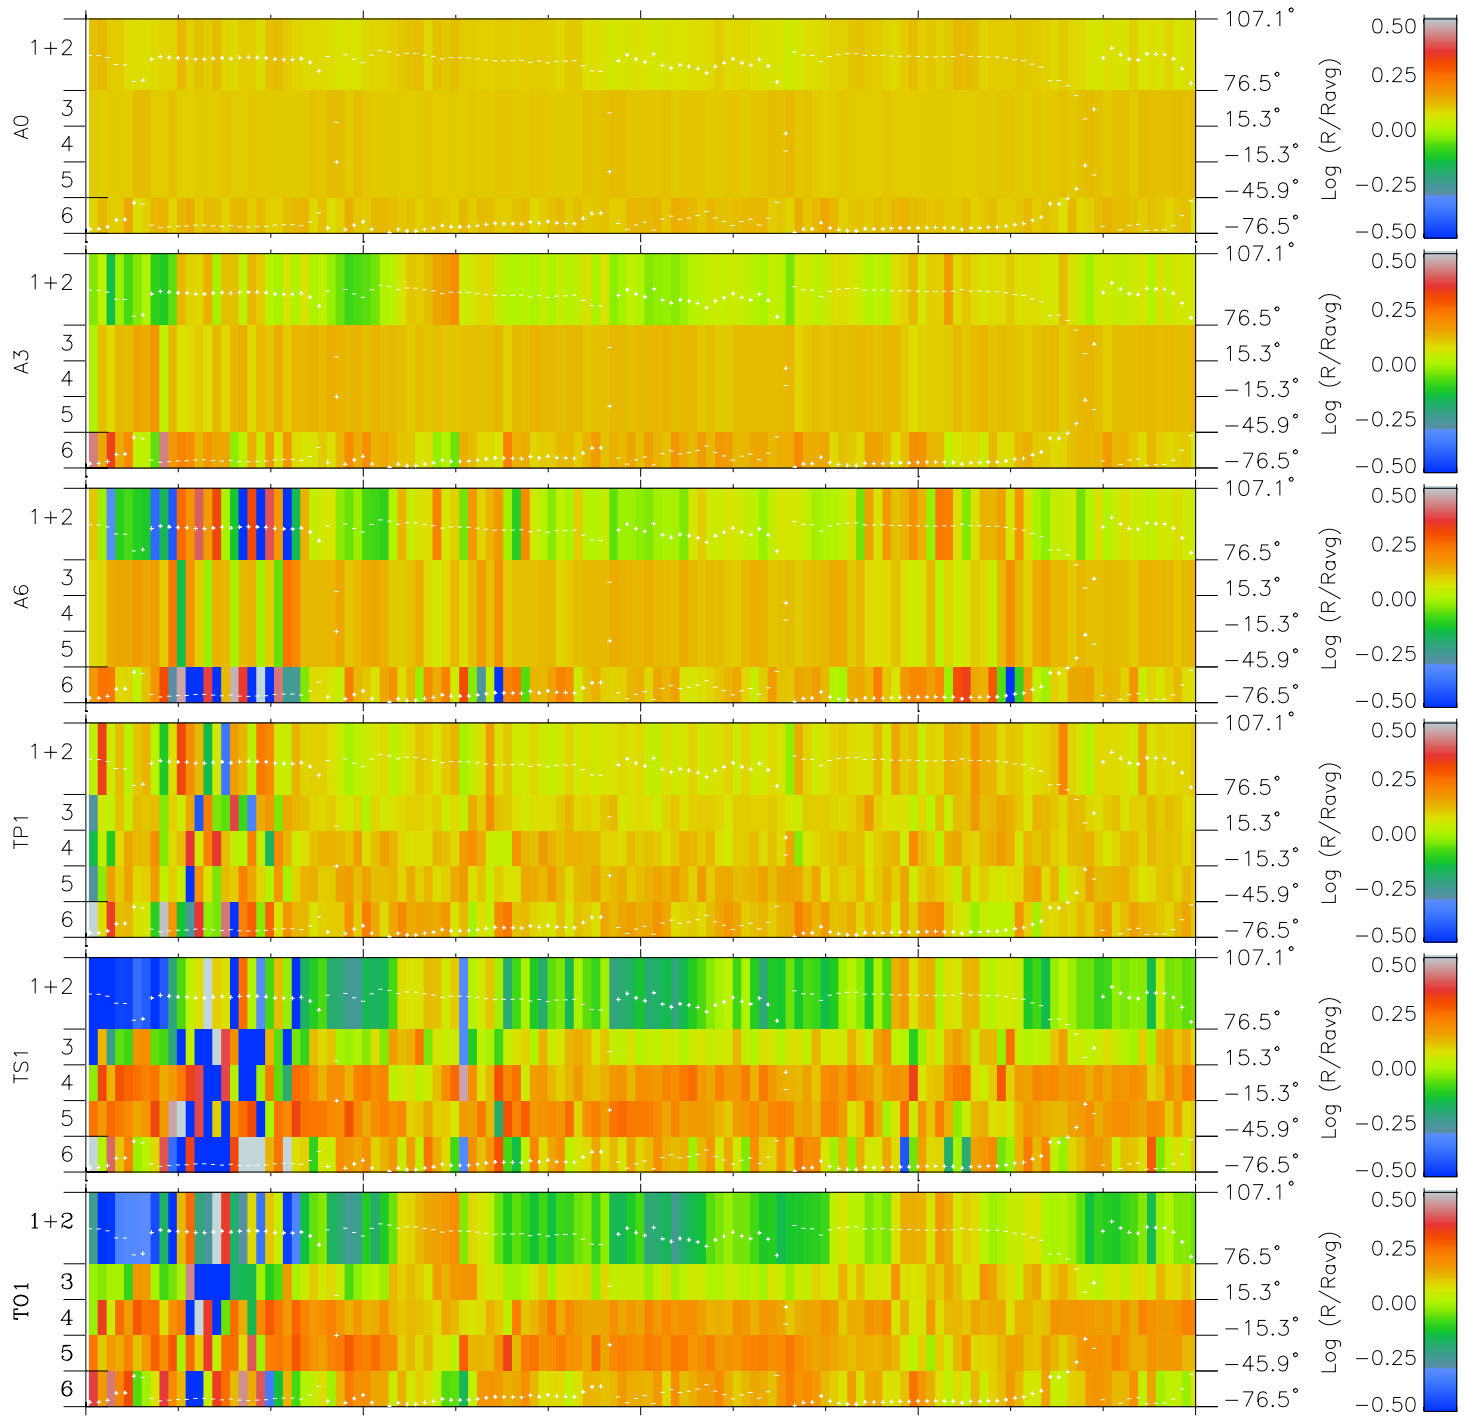

# Galileo EPD Real Elevation Anisotropies 97100

Software Version: RTELEV\_MEAN V 1.20  
Data Production: 06-03-00  
Plot Production: Sat Sep 15 03:19:57 2001  
Color File: wondr3  
Geofactor File: 1.1

00:00:00 1997-100	100-06	100-12	100-18	00:00:00 1997-101	
+	+	+	+	+	X JSE(R <sub>j</sub> )
-49.83	-51.08	-52.27	-53.41	-54.49	Y JSE(R <sub>j</sub> )
0.26	-0.73	-1.71	-2.70	-3.68	Z JSE(R <sub>j</sub> )
-1.52	-1.52	-1.52	-1.52	-1.51	

- ◇ = Jupiter look direction
- = Corotation look direction