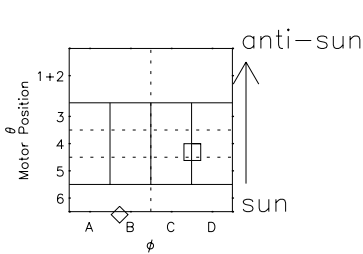

# Galileo EPD Real Elevation Anisotropies 97100

Software Version: RTELEV\_MEAN V 1.20  
Data Production: 06-03-00  
Plot Production: Sat Sep 15 03:19:57 2001  
Color File: wondr3  
Geofactor File: 1.1

00:00:00 1997-100	100-06	100-12	100-18	00:00:00 1997-101	
+	+	+	+	+	X JSE(R <sub>j</sub> )
-49.83	-51.08	-52.27	-53.41	-54.49	Y JSE(R <sub>j</sub> )
0.26	-0.73	-1.71	-2.70	-3.68	Z JSE(R <sub>j</sub> )
-1.52	-1.52	-1.52	-1.52	-1.51	

- ◇ = Jupiter look direction
- = Corotation look direction