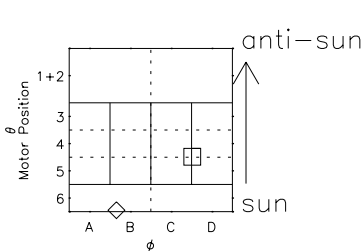

Galileo EPD Real Time R6 Electrons Spectra 97099

Software Version: RTSPEC_R6 V 1.20
 Data Production: 06-03-00
 Plot Production: Sat Sep 15 03:10:40 2001
 Color File: wondr3
 Geofactor File: 1.1

- ◇ = Jupiter look direction
- = Corotation look direction