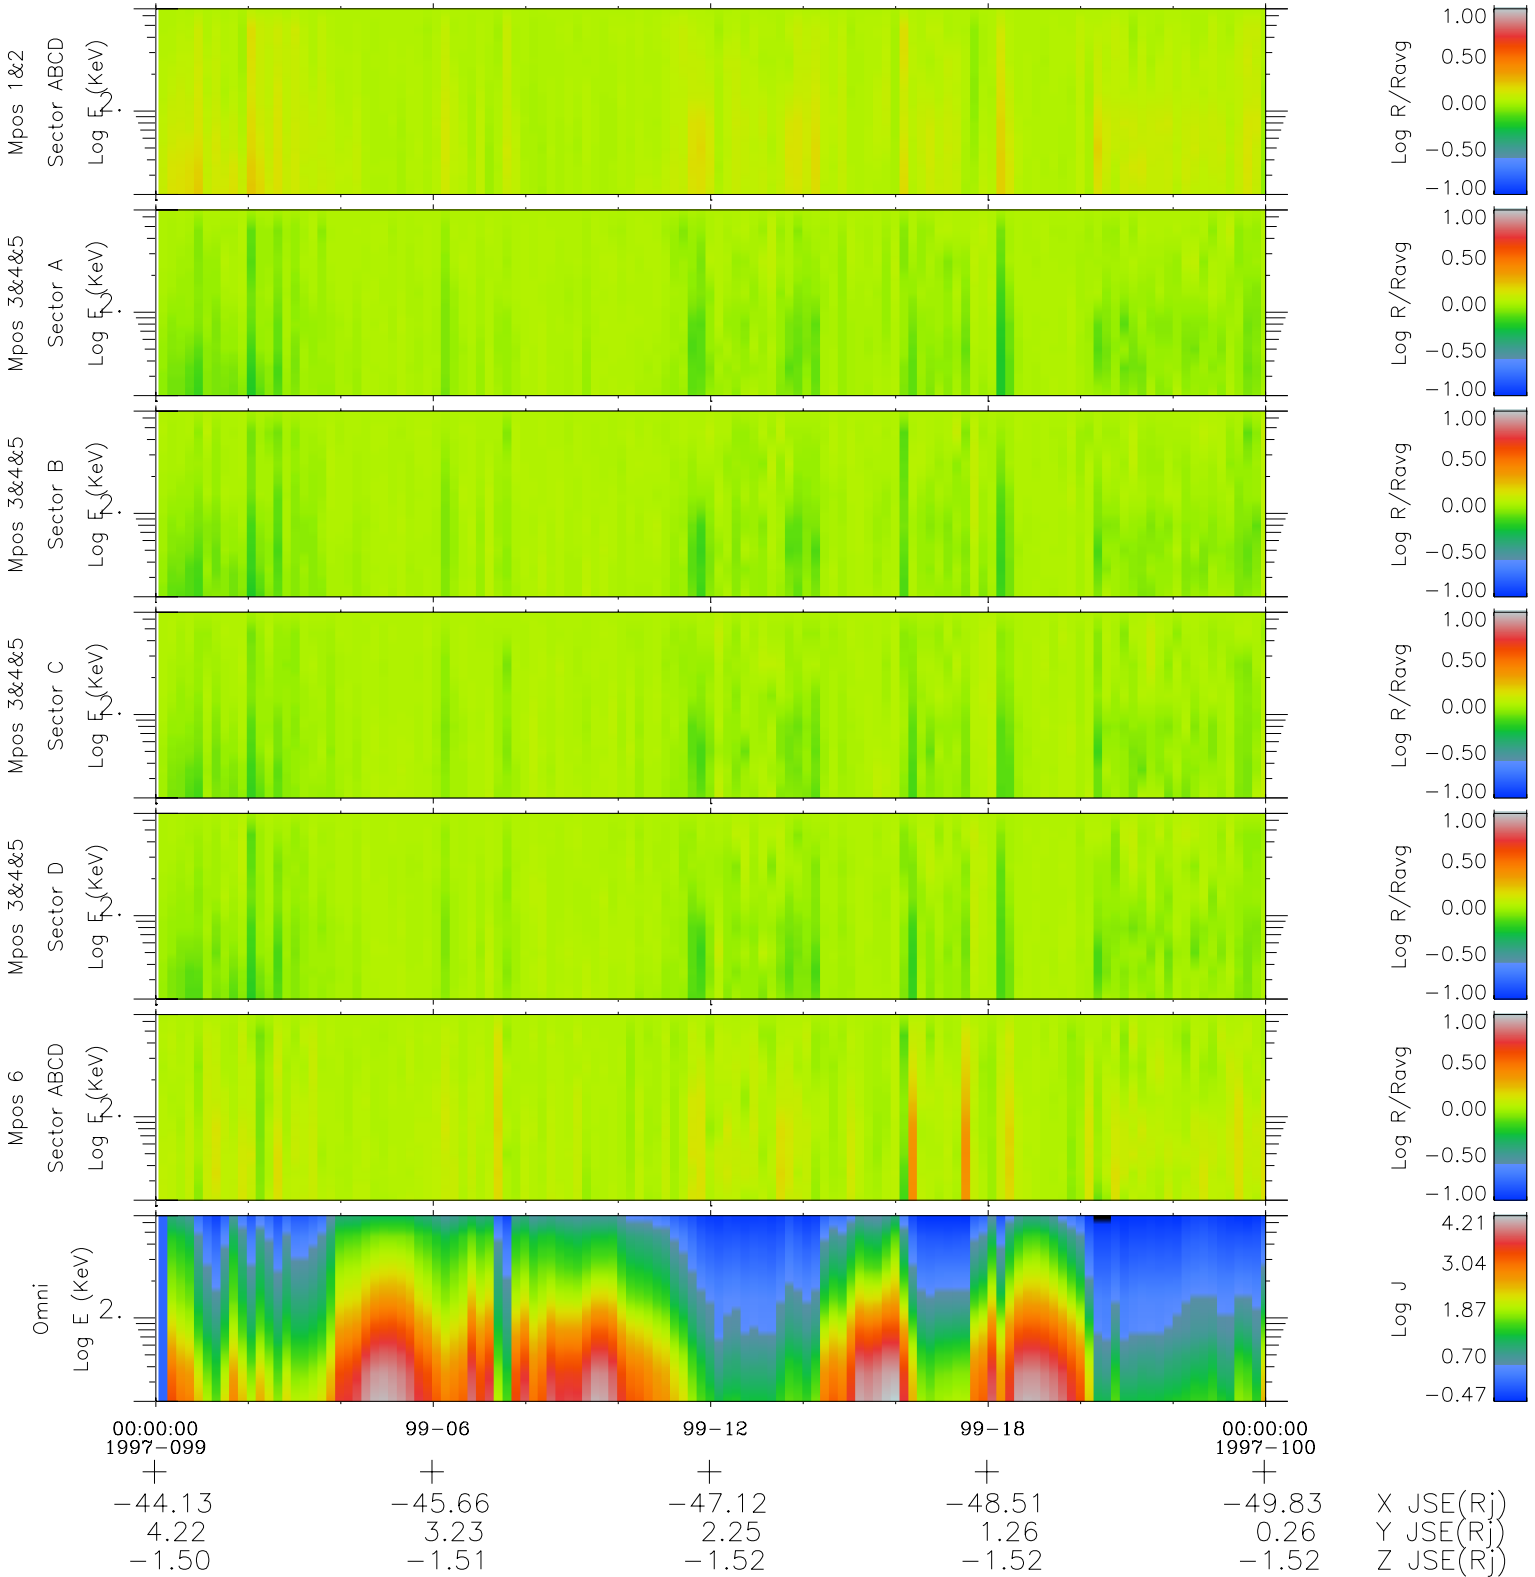

Galileo EPD Real Time R6 Electrons Spectra 97099

Software Version: RTSPEC_R6 V 1.20
 Data Production: 06-03-00
 Plot Production: Sat Sep 15 03:10:40 2001
 Color File: wondr3
 Geofactor File: 1.1

- ◇ = Jupiter look direction
- = Corotation look direction