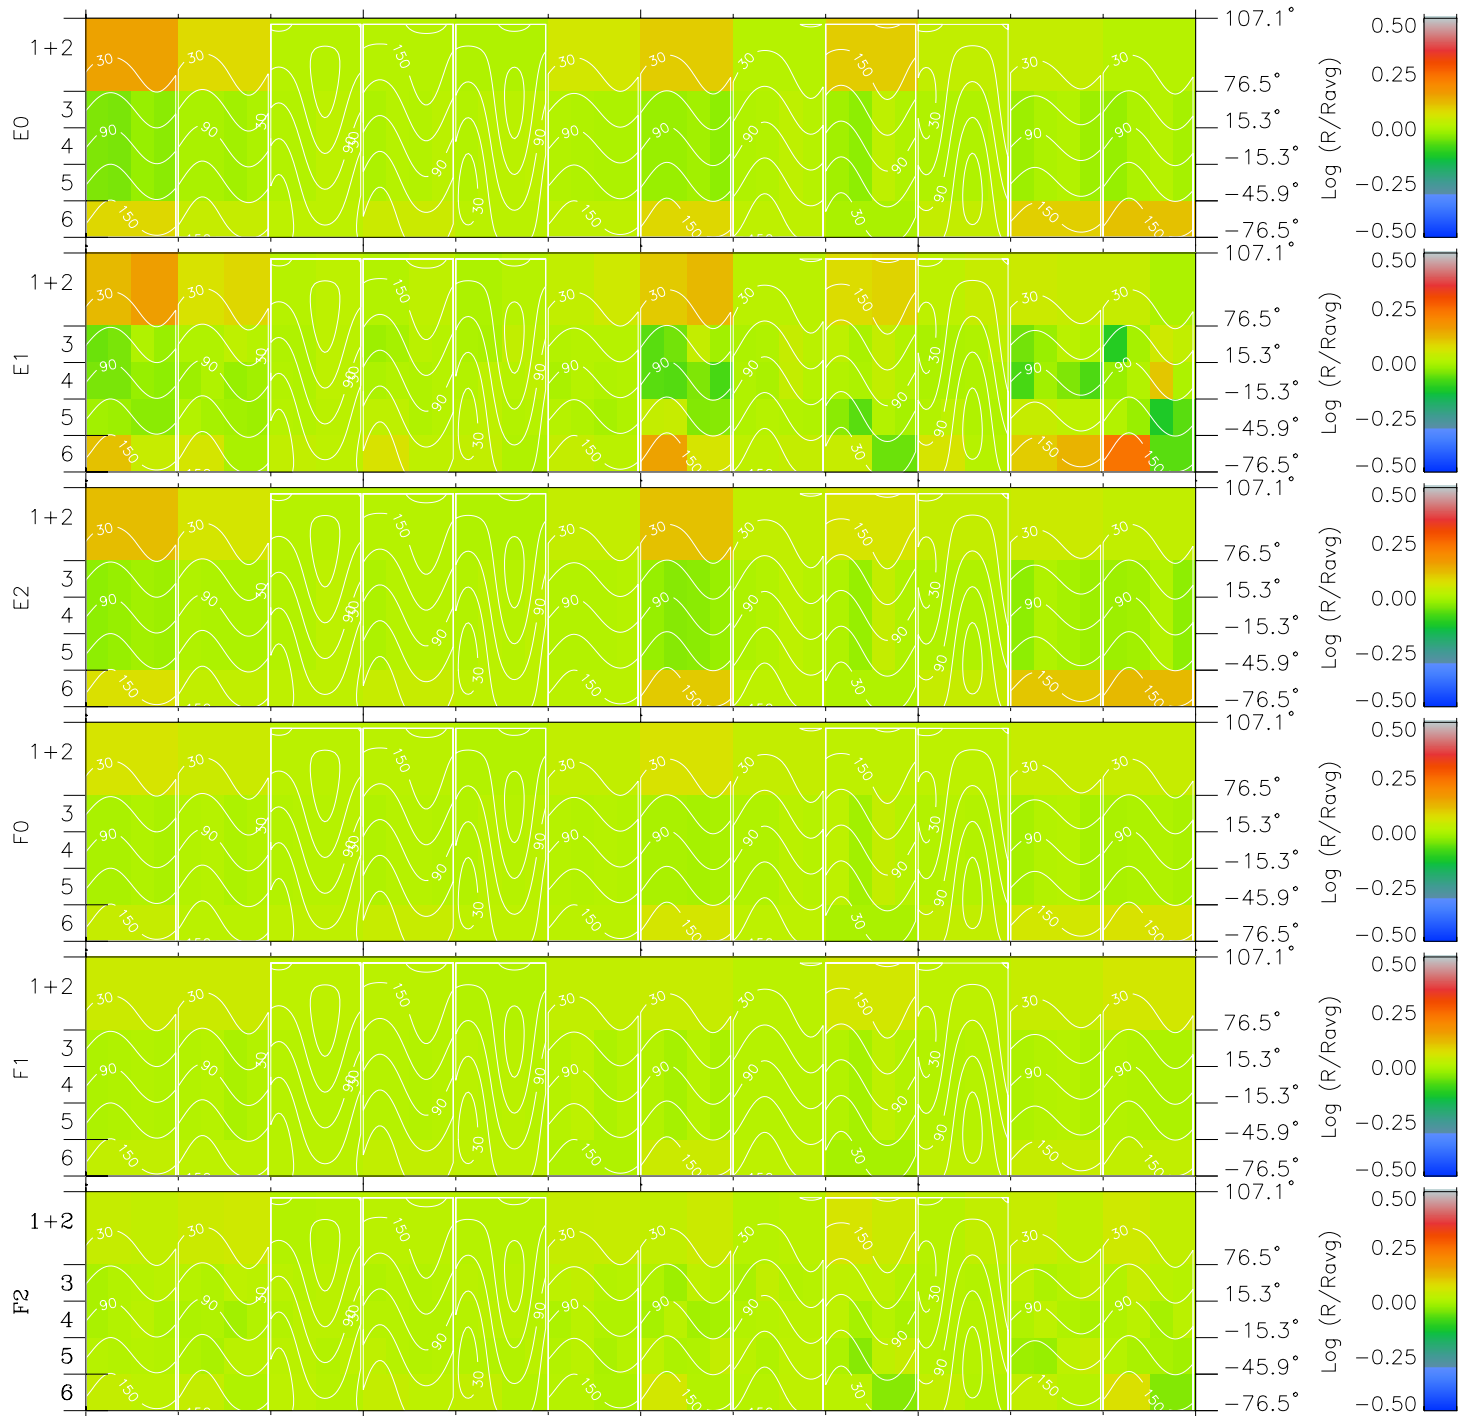

# Galileo EPD Real Time All-Sky Anisotropies 97099

Software Version: RTSKY\_MEAN V 1.20  
 Data Production: 06-03-00  
 Plot Production: Sat Sep 15 03:11:02 2001  
 Color File: wondr3  
 Geofactor File: 1.1

00:00:00 1997-099	99-06	99-12	99-18	00:00:00 1997-100	
+	+	+	+	+	
-44.13	-45.66	-47.12	-48.51	-49.83	X JSE( $R_j$ )
4.22	3.23	2.25	1.26	0.26	Y JSE( $R_j$ )
-1.50	-1.51	-1.52	-1.52	-1.52	Z JSE( $R_j$ )

- ◇ = Jupiter look direction
- = Corotation look direction