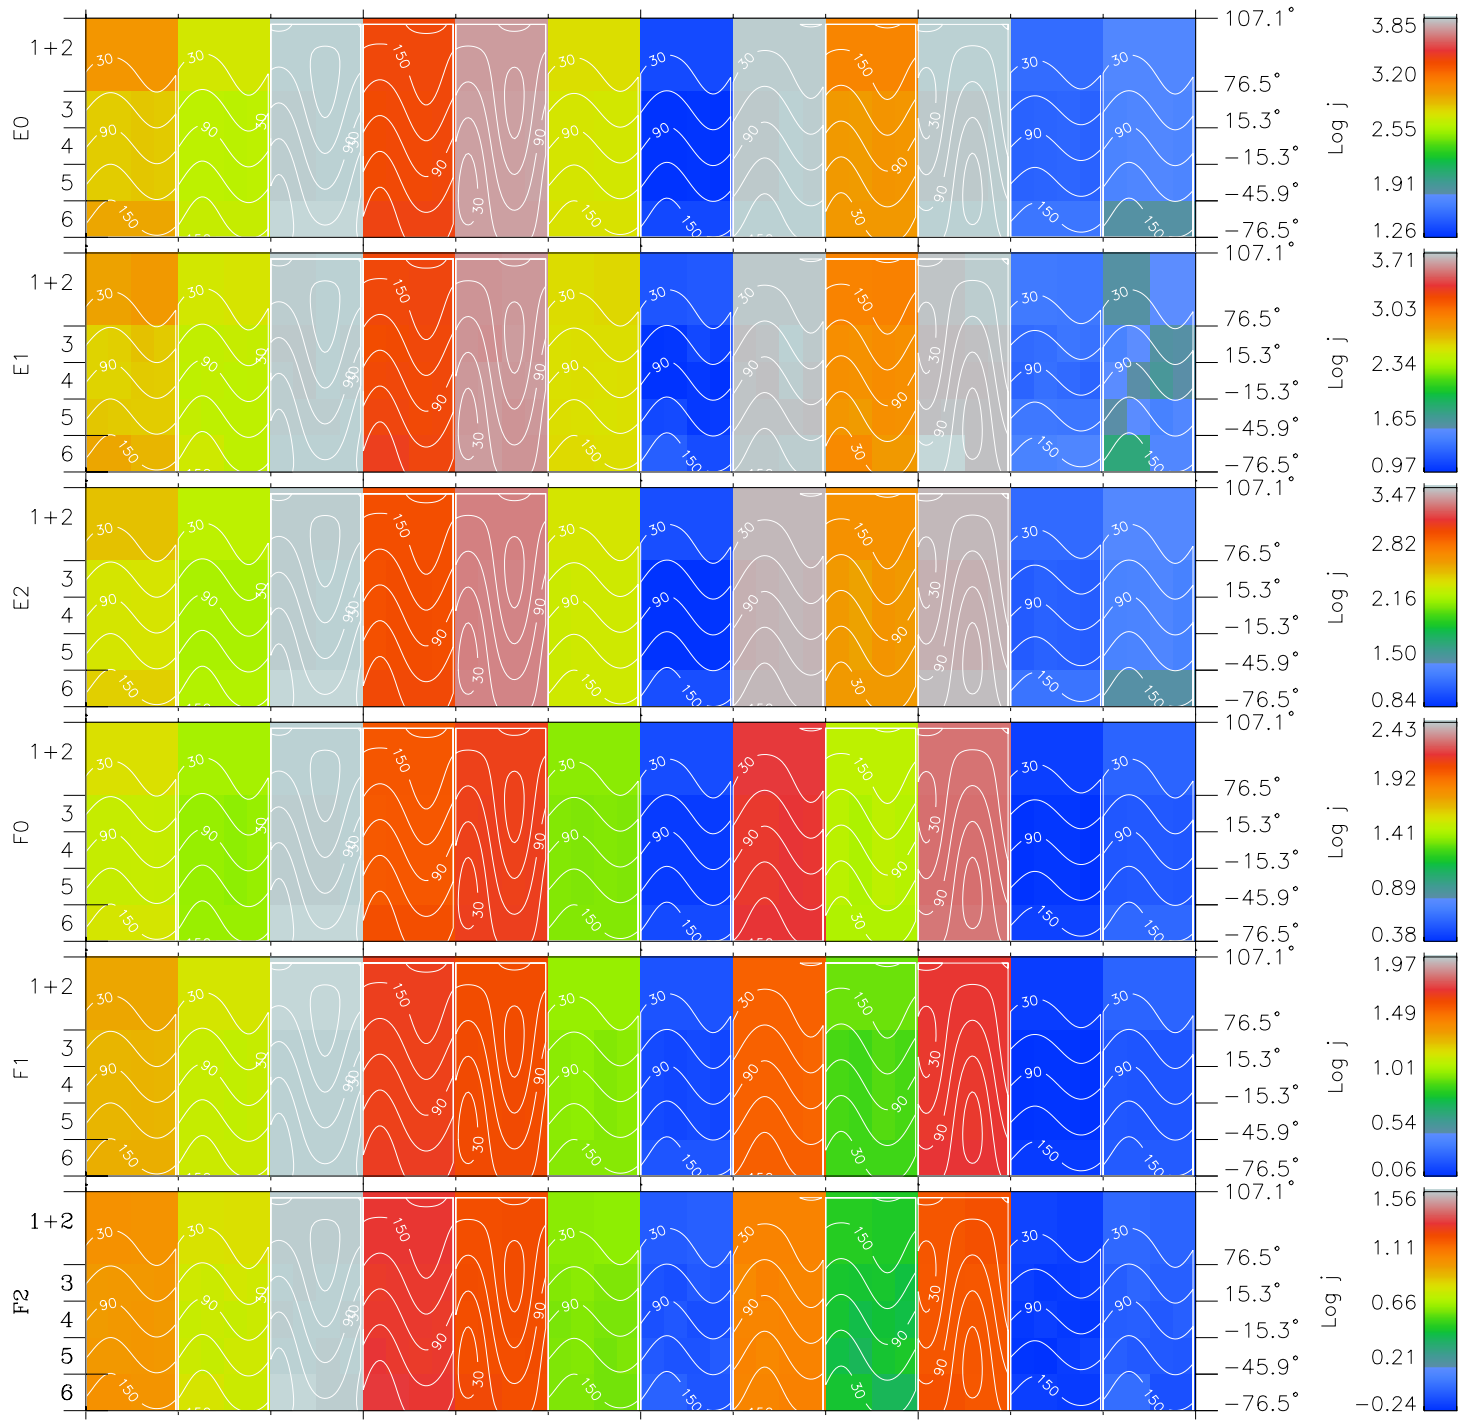

Galileo EPD Real Time All-Sky Anisotropies 97099

Software Version: RTSKY_FLUX V 1.20
 Data Production: 06-03-00
 Plot Production: Sat Sep 15 03:11:18 2001
 Color File: wondr3
 Geofactor File: 1.1

00:00:00 1997-099	99-06	99-12	99-18	00:00:00 1997-100	
+	+	+	+	+	X JSE(R _j)
-44.13	-45.66	-47.12	-48.51	-49.83	Y JSE(R _j)
4.22	3.23	2.25	1.26	0.26	Z JSE(R _j)
-1.50	-1.51	-1.52	-1.52	-1.52	

◇ = Jupiter look direction
 □ = Corotation look direction