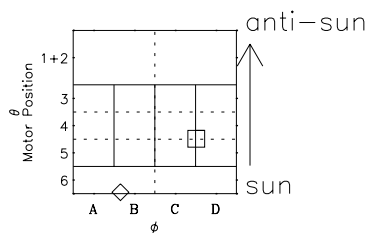

Galileo EPD Real-Time Omni 97099

Software Version: RTLINE_OMNI V 1.20
Data Production: 06-03-00
Plot Production: Sat Sep 15 03:12:53 2001

- ◇ = Jupiter look direction
- = Corotation look direction