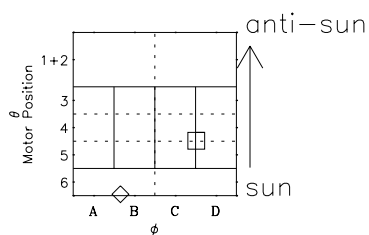

Galileo EPD Real-Time Omni 97099

Software Version: RTLINE_OMNI V 1.20
Data Production: 06-03-00
Plot Production: Sat Sep 15 03:12:53 2001

◇ = Jupiter look direction
□ = Corotation look direction