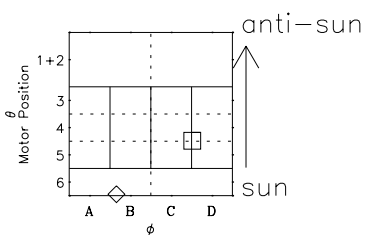

# Galileo EPD Real-Time Six-Sector 97099

Software Version: RTLINE\_R6 V 1.20  
Data Production: 06-03-00  
Plot Production: Sat Sep 15 03:13:00 2001

◇ = Jupiter look direction  
□ = Corotation look direction