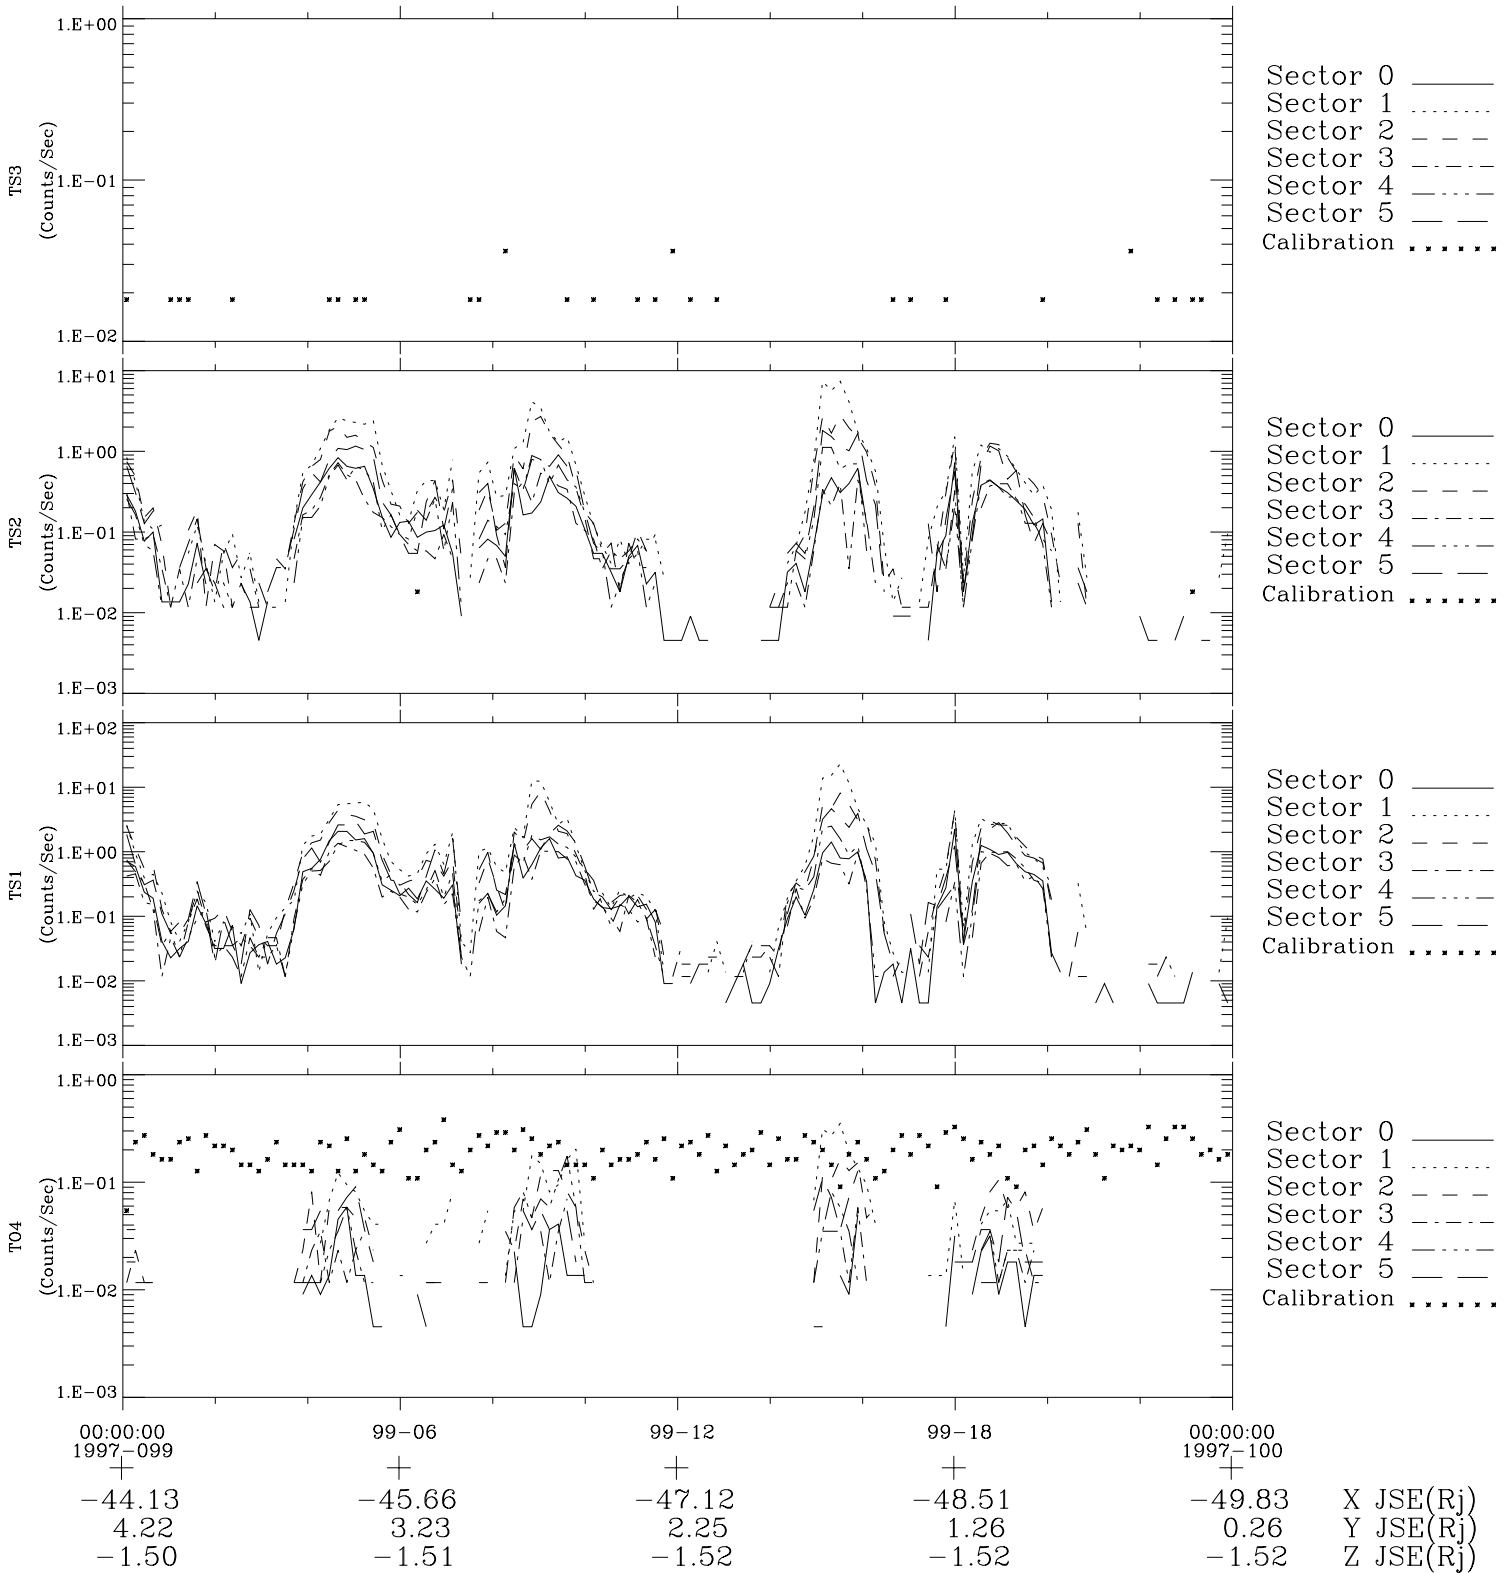

# Galileo EPD Real-Time Six-Sector 97099

Software Version: RTLINE\_R6 V 1.20  
Data Production: 06-03-00  
Plot Production: Sat Sep 15 03:13:00 2001

◇ = Jupiter look direction  
□ = Corotation look direction