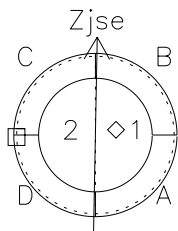

# Galileo EPD Real-Time Six-Sector 97099

Software Version: RTLINE\_R6 V 1.20  
Data Production: 06-03-00  
Plot Production: Sat Sep 15 03:13:00 2001

◇ = Jupiter look direction  
□ = Corotation look direction