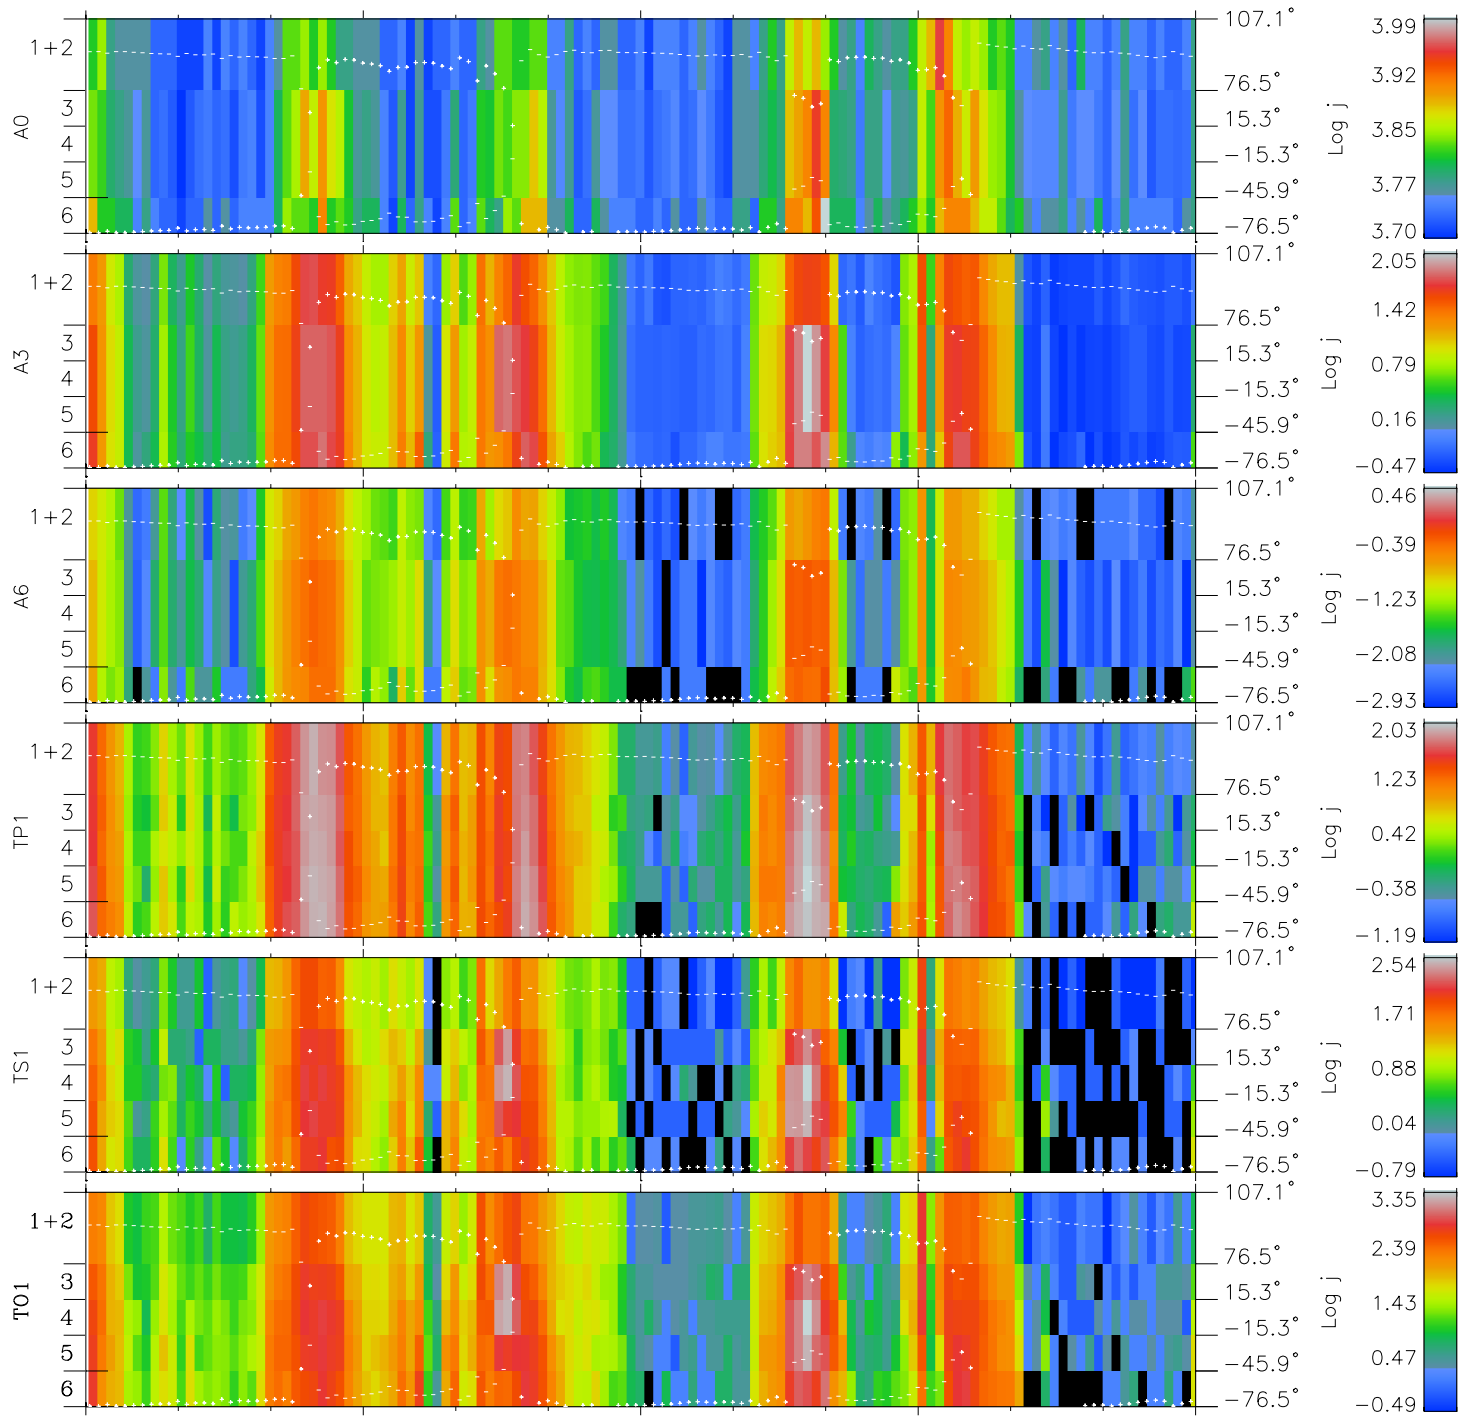

Galileo EPD Real Elevation Anisotropies 97099

Software Version: RTELEV_FLUX V 1.20
Data Production: 06-03-00
Plot Production: Sat Sep 15 03:11:53 2001
Color File: wondr3
Geofactor File: 1.1

00:00:00 1997-099	99-06	99-12	99-18	00:00:00 1997-100	
+	+	+	+	+	
-44.13	-45.66	-47.12	-48.51	-49.83	X JSE(R _j)
4.22	3.23	2.25	1.26	0.26	Y JSE(R _j)
-1.50	-1.51	-1.52	-1.52	-1.52	Z JSE(R _j)

- ◇ = Jupiter look direction
- = Corotation look direction